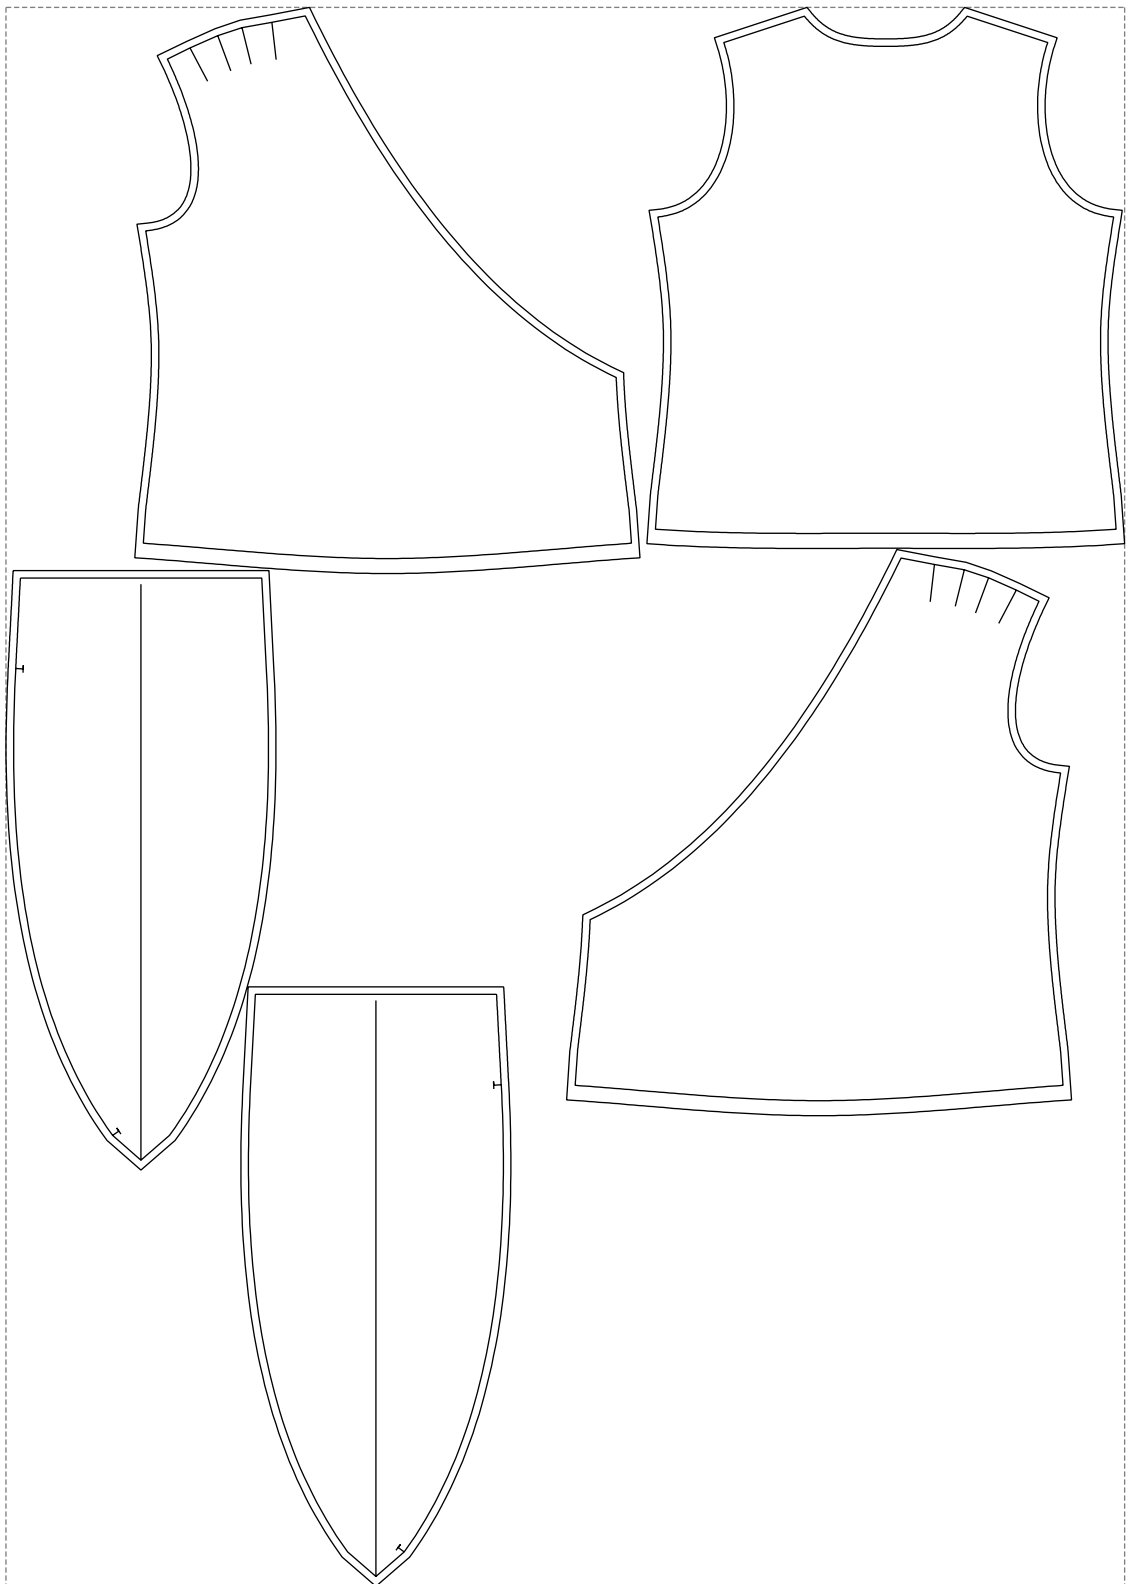

Not for print

Paper size: A4, size:1358.96 x798.33 mm

# Example

size:1488.91 x2102.51 mm

Maneken =1 ver.0

rz\_1=170

rz\_16=112

rz\_17=96.2

rz\_18=94

rz\_19=120