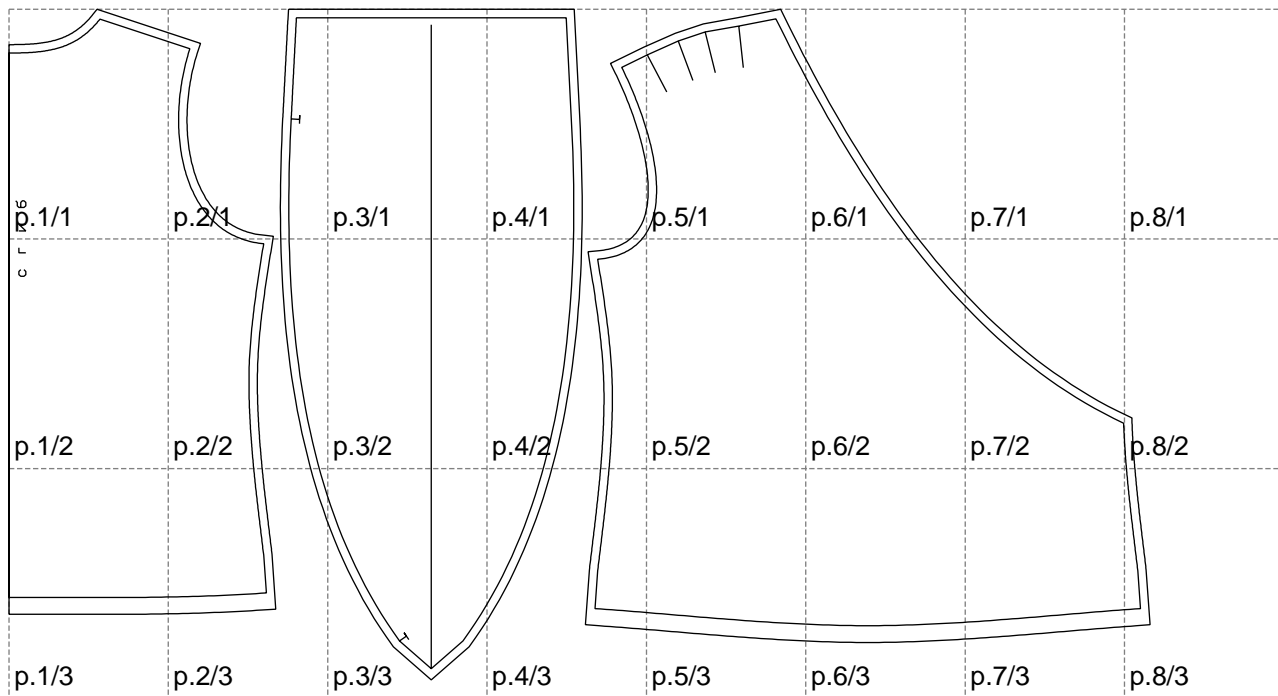

Not for print

Paper size: A4, size:1358.96 x798.33 mm

# Example

size:1488.91 x2102.51 mm

Maneken =1 ver.0

rz\_1=170

rz\_16=112

rz\_17=96.2

rz\_18=94

rz\_19=120

rz\_20=117

---

. . . . .  
. . . . .  
. . . . .