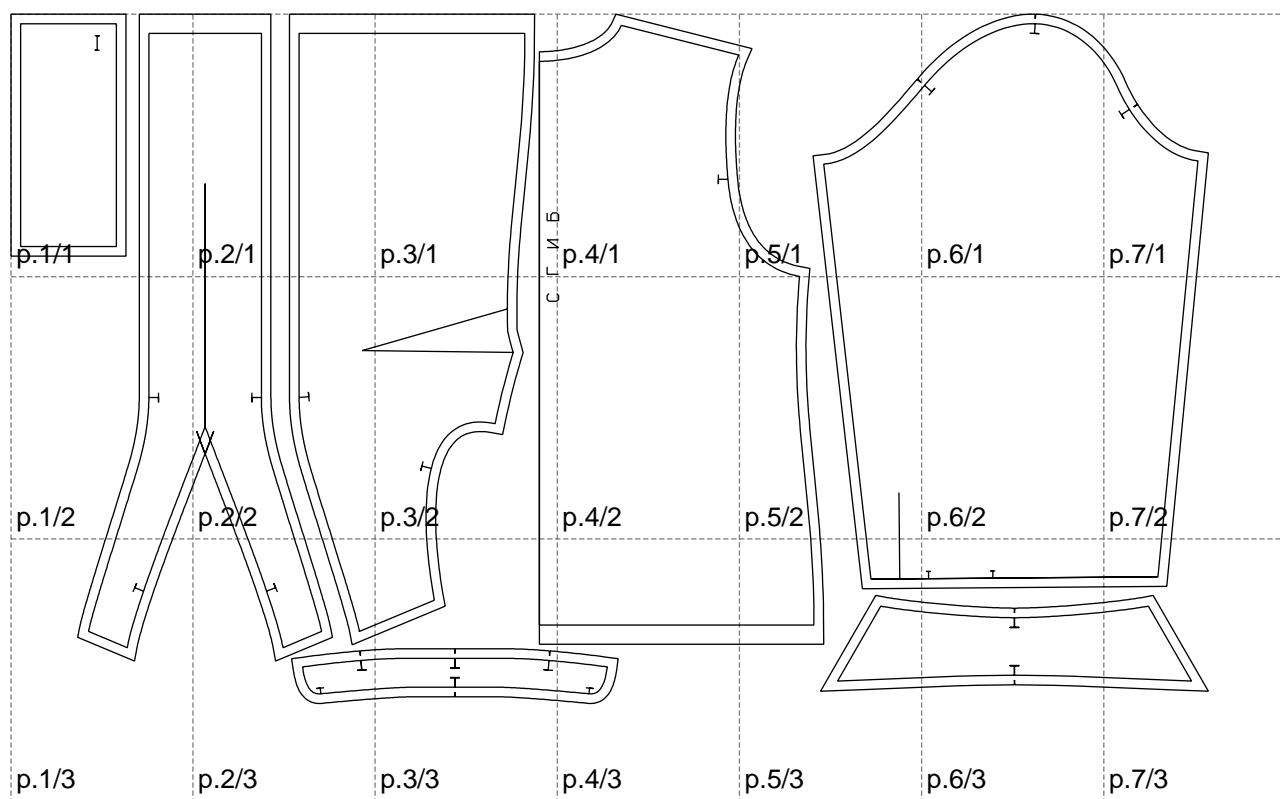

Not for print

Paper size: A4, size:1247.94 x718.26 mm

# Example

size:1499.00 x1382.46 mm

Maneken =1 ver.0

rz\_1=170

rz\_16=96

rz\_17=82

rz\_18=76

rz\_19=104

rz\_20=101.8

---

. . . . .  
. . . . .  
. . . . .