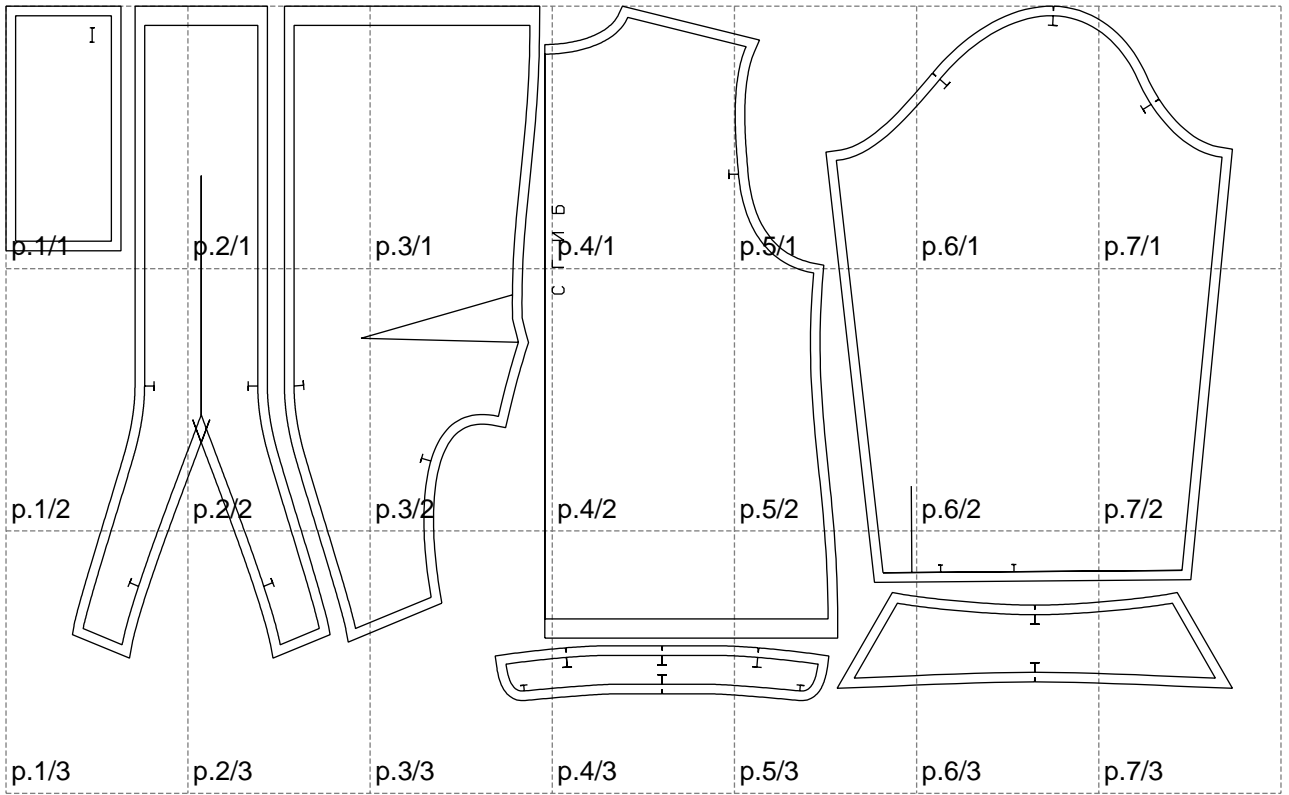

Not for print

Paper size: A4, size:1278.15 x723.62 mm

# Example

size:1488.97 x1339.77 mm

Maneken =1 ver.0

rz\_1=170

rz\_16=100

rz\_17=85.4

rz\_18=80.2

rz\_19=108

rz\_20=105.4

---

. . . . .  
. . . . .  
. . . . .