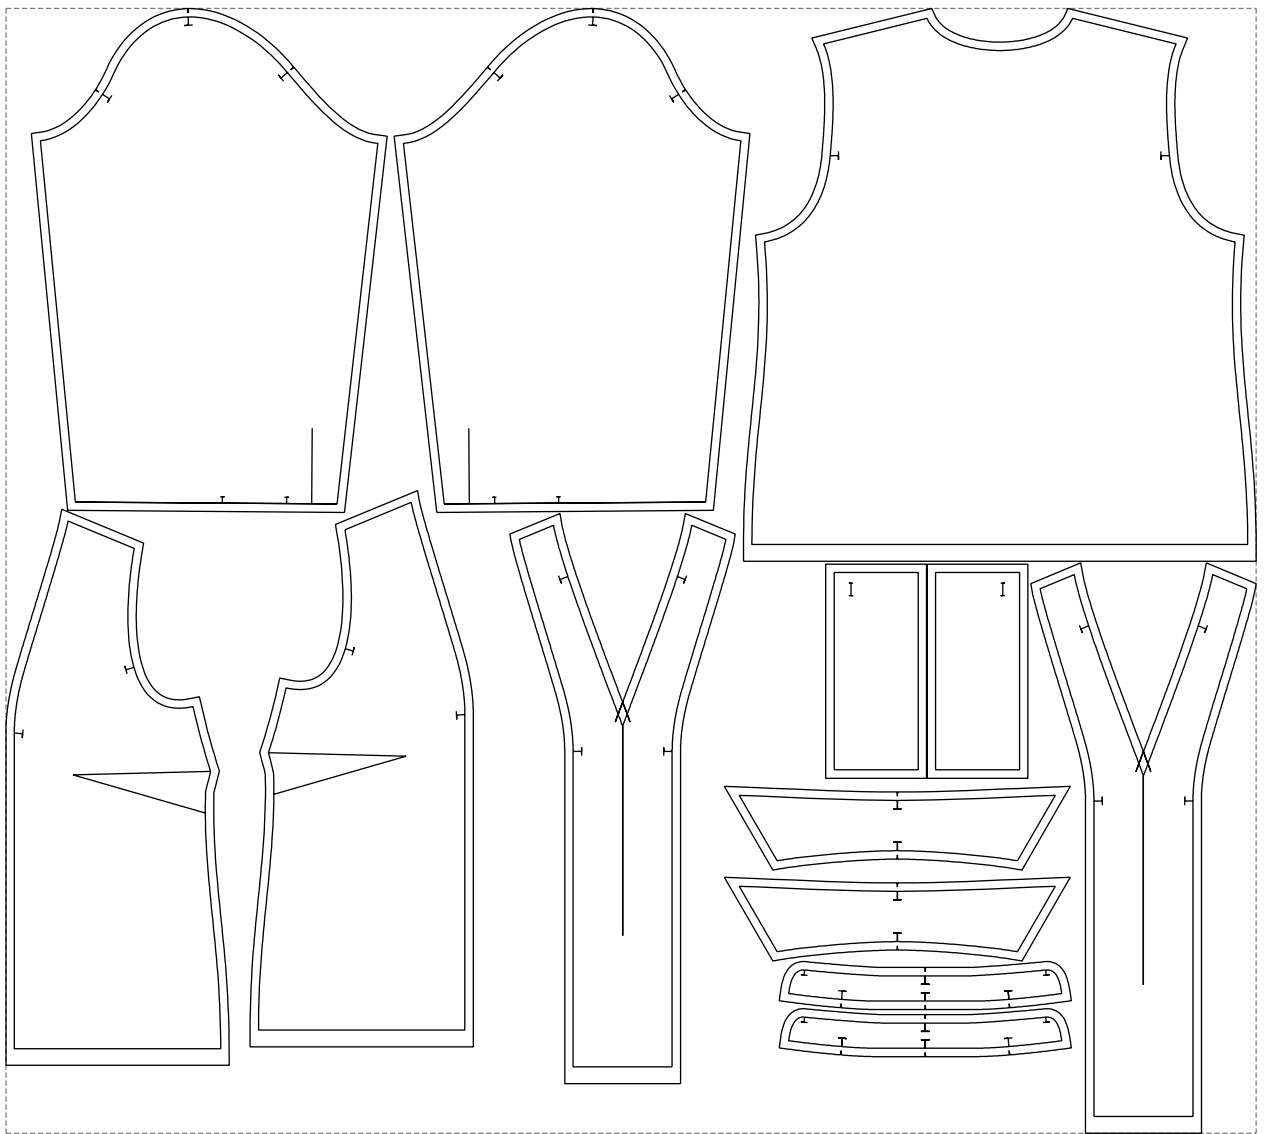

# Example

size:1488.97 x1339.77 mm

Maneken =1 ver.0

rz\_1=170

rz\_16=100

rz\_17=85.4

rz\_18=80.2

rz\_19=108

rz\_20=105.4

---

. . . . .  
. . . . .  
. . . . .