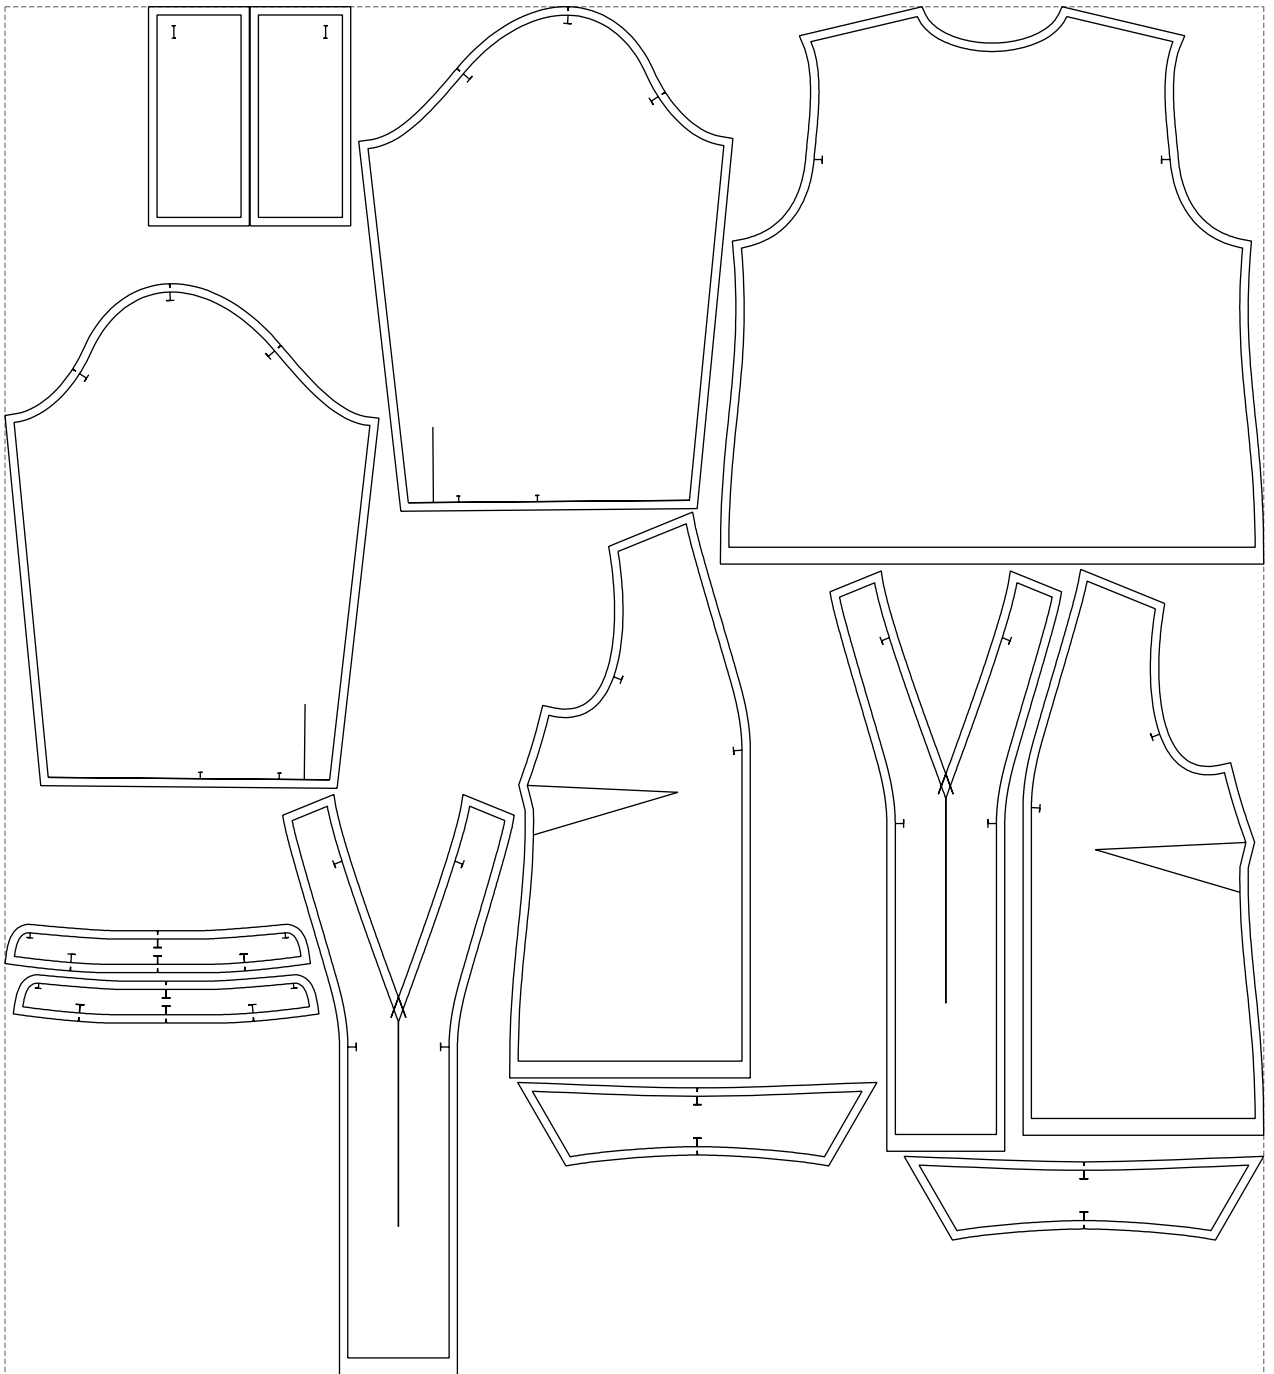

Not for print

Paper size: A4, size:1338.57 x727.86 mm

# Example

size:1499.00 x1629.61 mm

Maneken =1 ver.0

rz\_1=170

rz\_16=108

rz\_17=92.5

rz\_18=89.2

rz\_19=116