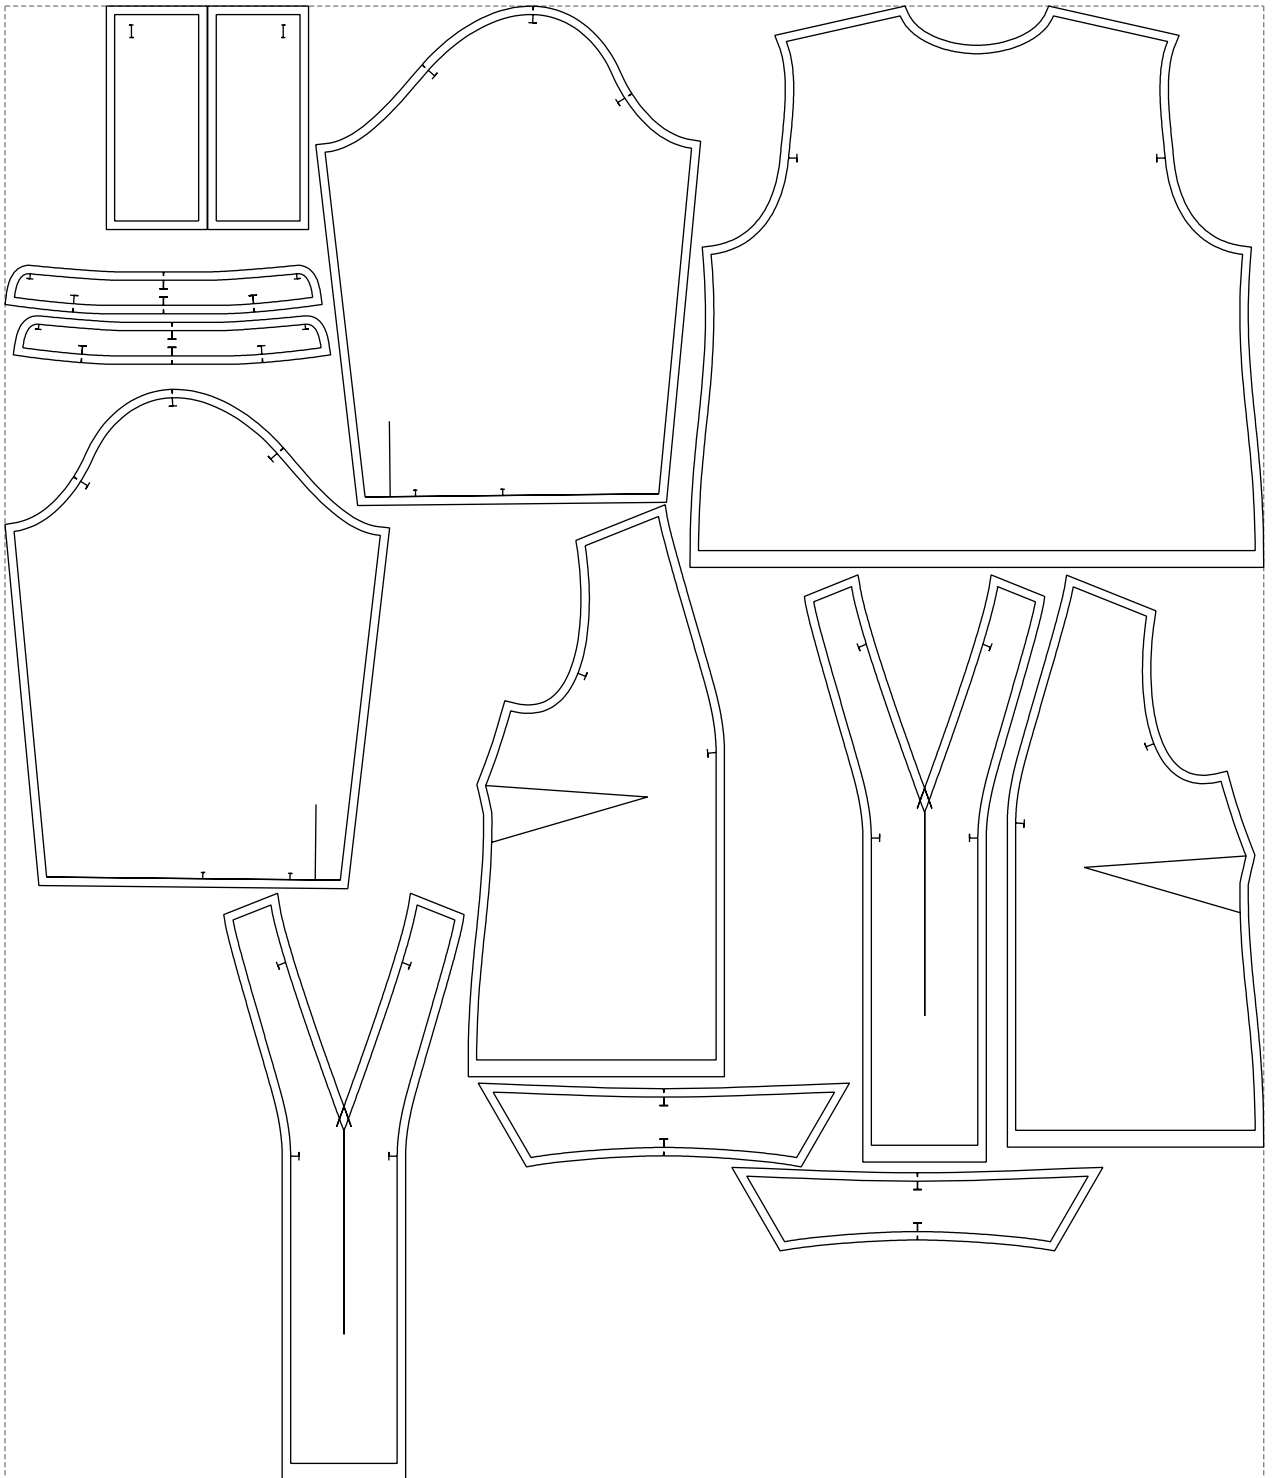

Not for print

Paper size: A4, size:1348.88 x753.91 mm

# Example

size:1499.00 x1755.96 mm

Maneken =1 ver.0

rz\_1=170

rz\_16=116

rz\_17=100

rz\_18=98.8

rz\_19=124