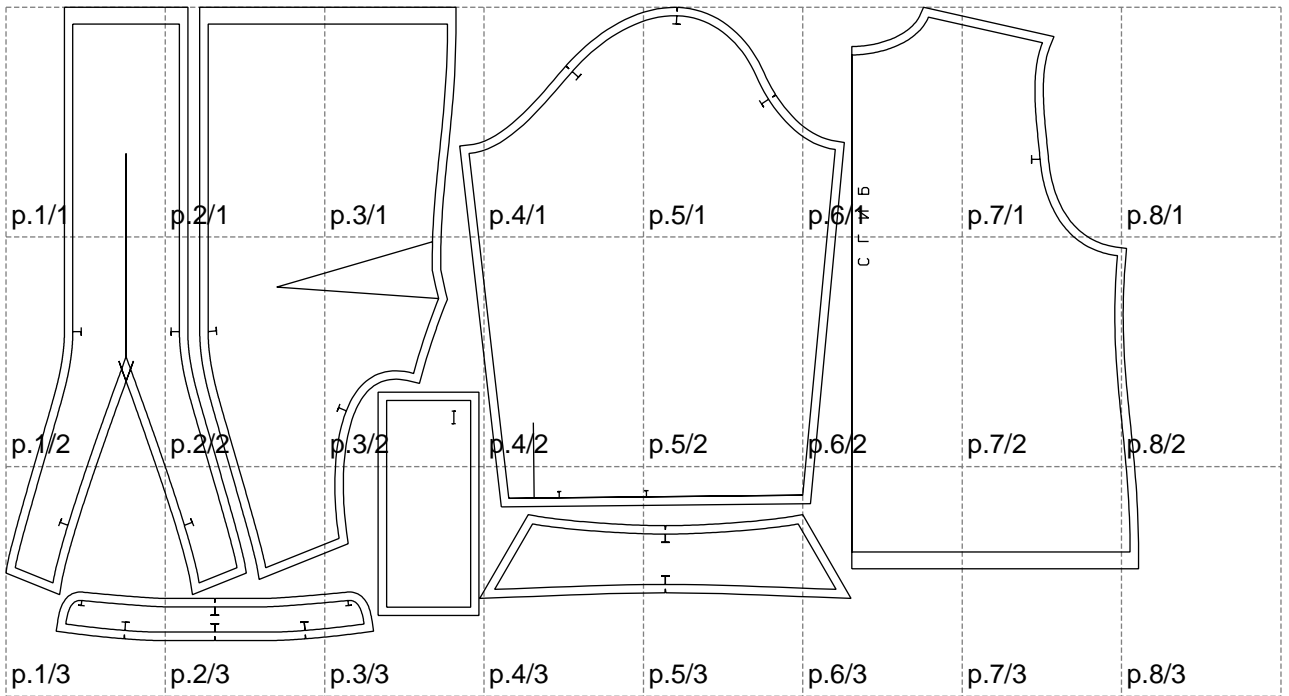

Not for print

Paper size: A4, size:1348.88 x753.91 mm

# Example

size:1499.00 x1755.96 mm

Maneken =1 ver.0

rz\_1=170

rz\_16=116

rz\_17=100

rz\_18=98.8

rz\_19=124

rz\_20=121

---

. . . . .  
. . . . .  
. . . . .