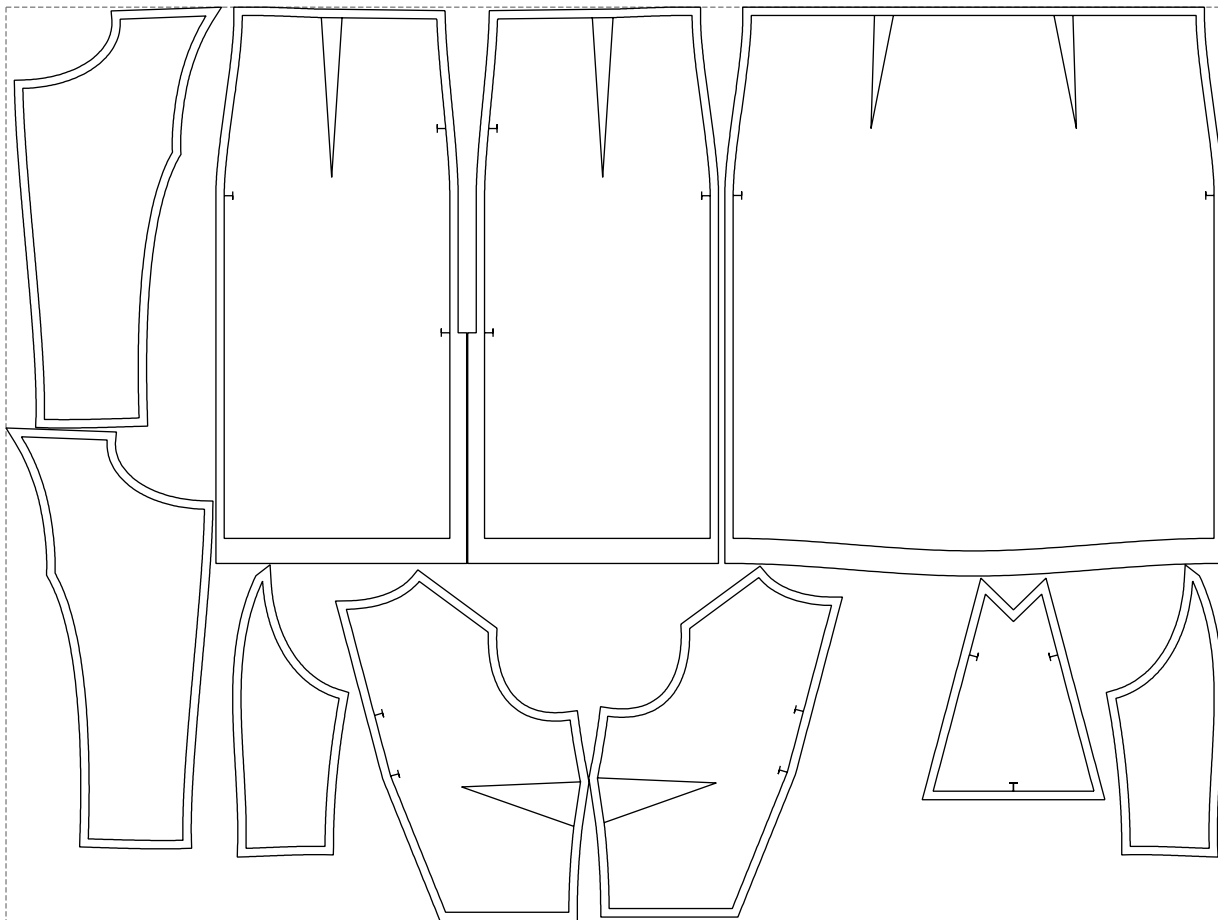

Not for print

Paper size: A4, size:1399.00 x677.79 mm

# Example

size:1448.91 x1088.38 mm

Maneken =1 ver.0

rz\_1=170

rz\_16=100

rz\_17=85.4

rz\_18=80.2

rz\_19=108

rz\_20=105.4

---

. . . . .  
. . . . .  
. . . . .