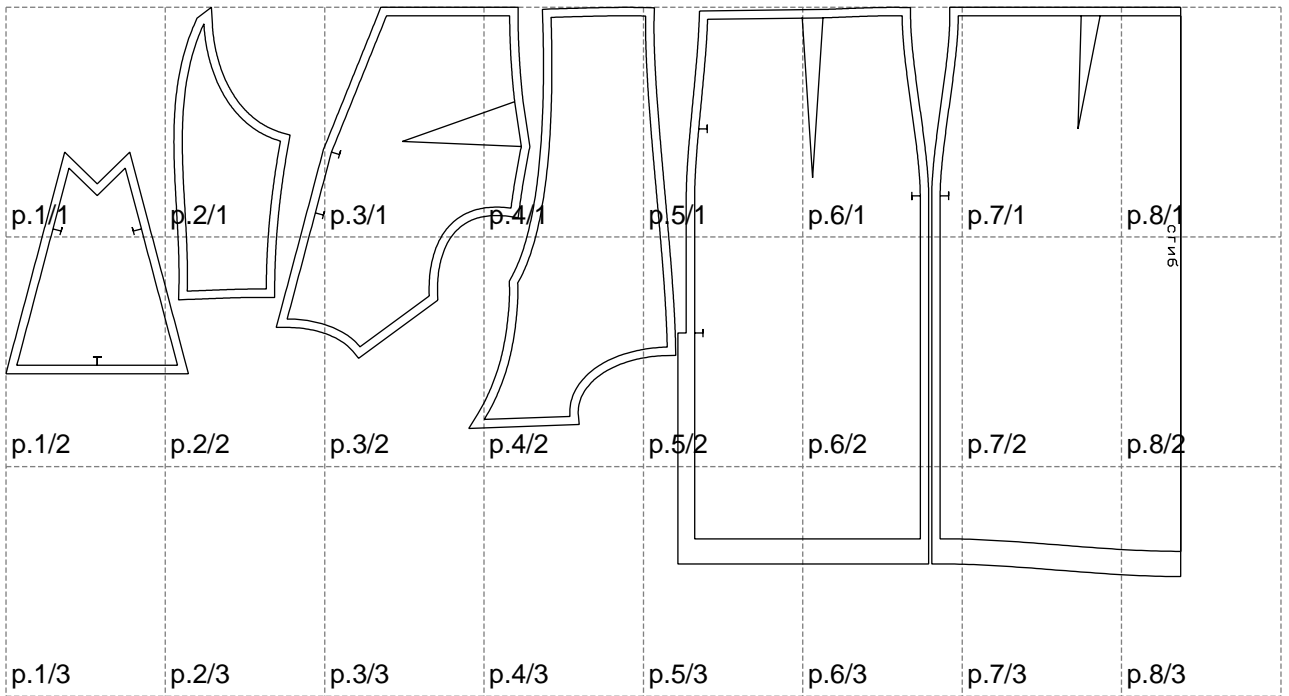

Not for print

Paper size: A4, size:1399.00 x677.79 mm

# Example

size:1448.91 x1088.38 mm

Maneken =1 ver.0

rz\_1=170

rz\_16=100

rz\_17=85.4

rz\_18=80.2

rz\_19=108

rz\_20=105.4

---

. . . . .  
. . . . .  
. . . . .