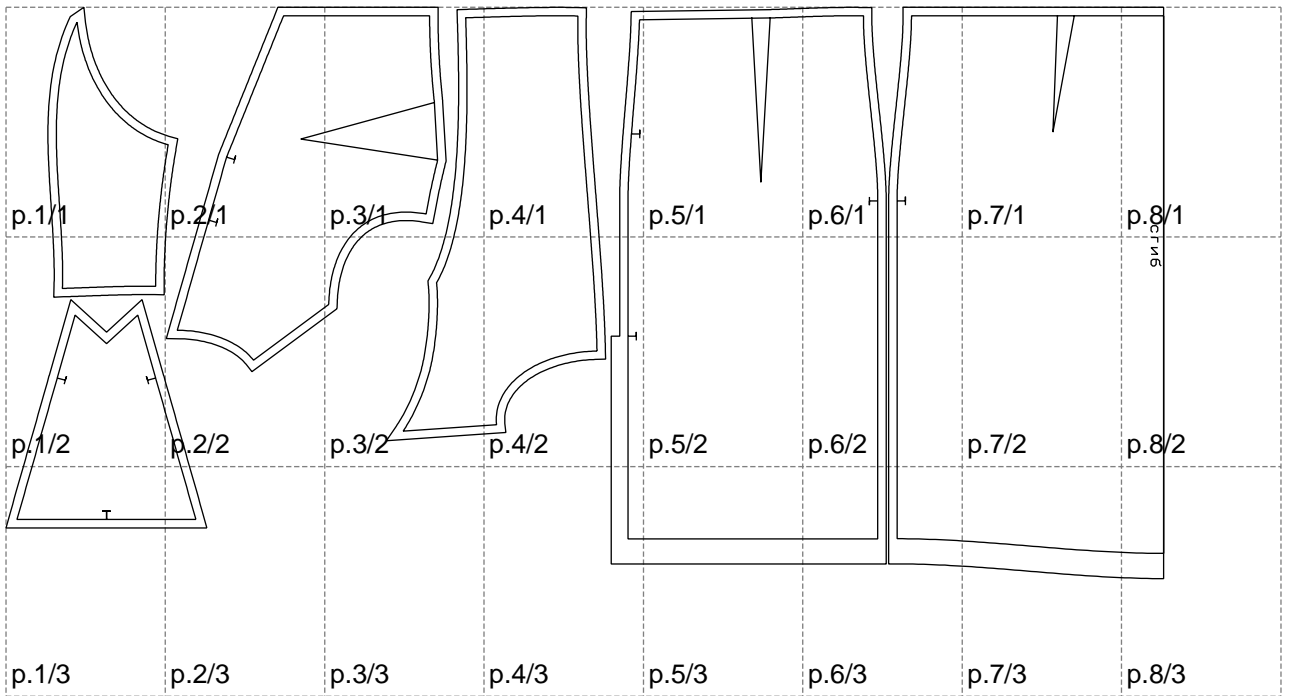

Not for print

Paper size: A4, size:1378.83 x680.21 mm

# Example

size:1478.94 x1264.01 mm

Maneken =1 ver.0

rz\_1=170

rz\_16=112

rz\_17=96.2

rz\_18=94

rz\_19=120

rz\_20=117

---

. . . . .  
. . . . .  
. . . . .