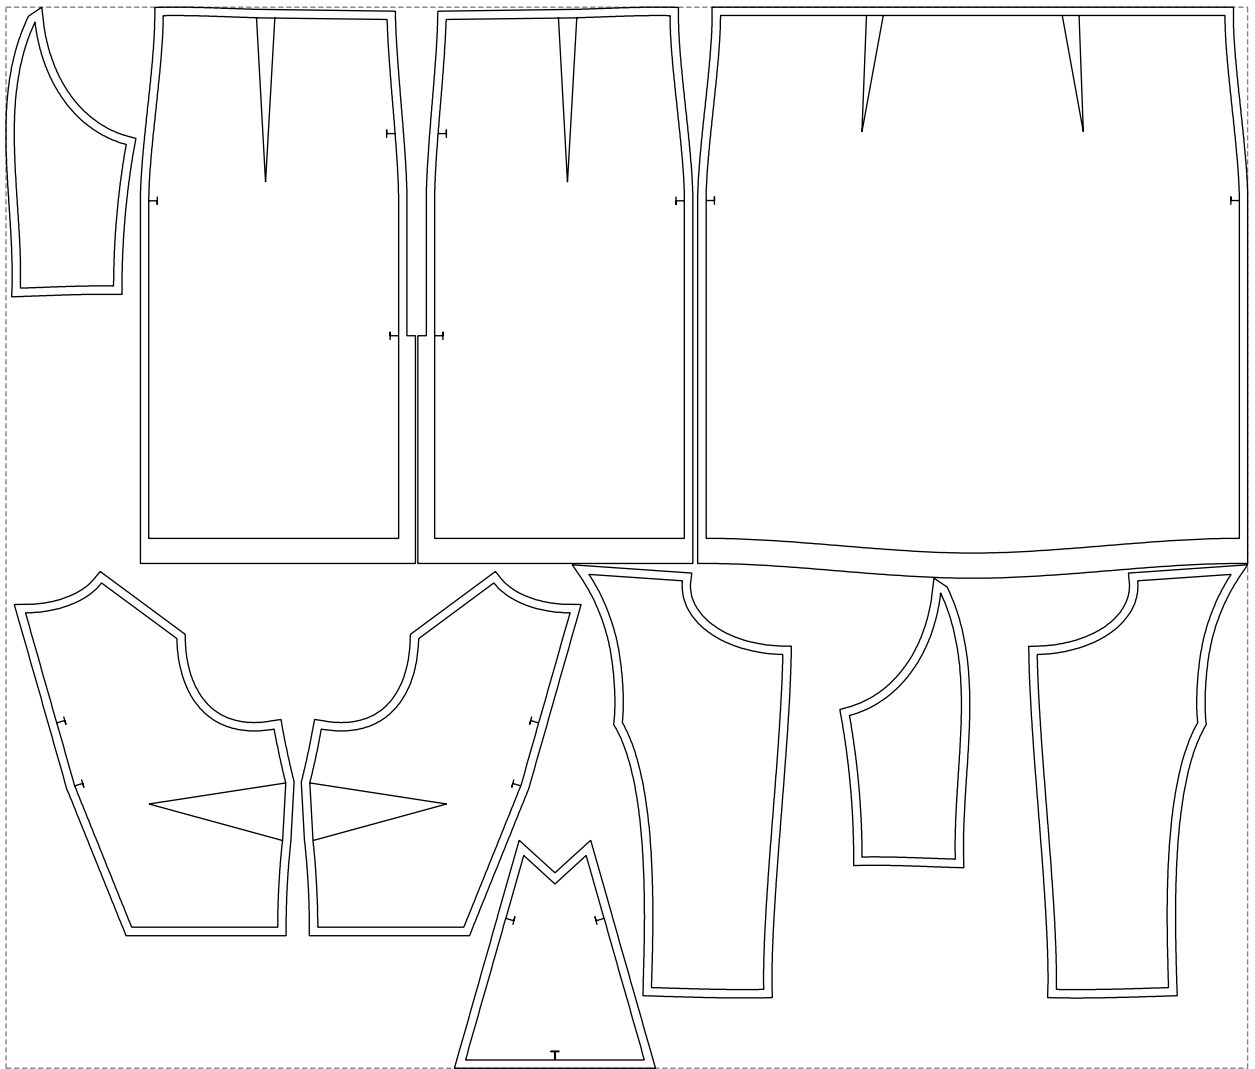

Not for print

Paper size: A4, size:1378.83 x680.21 mm

# Example

size:1478.94 x1264.01 mm

Maneken =1 ver.0

rz\_1=170

rz\_16=112

rz\_17=96.2

rz\_18=94

rz\_19=120