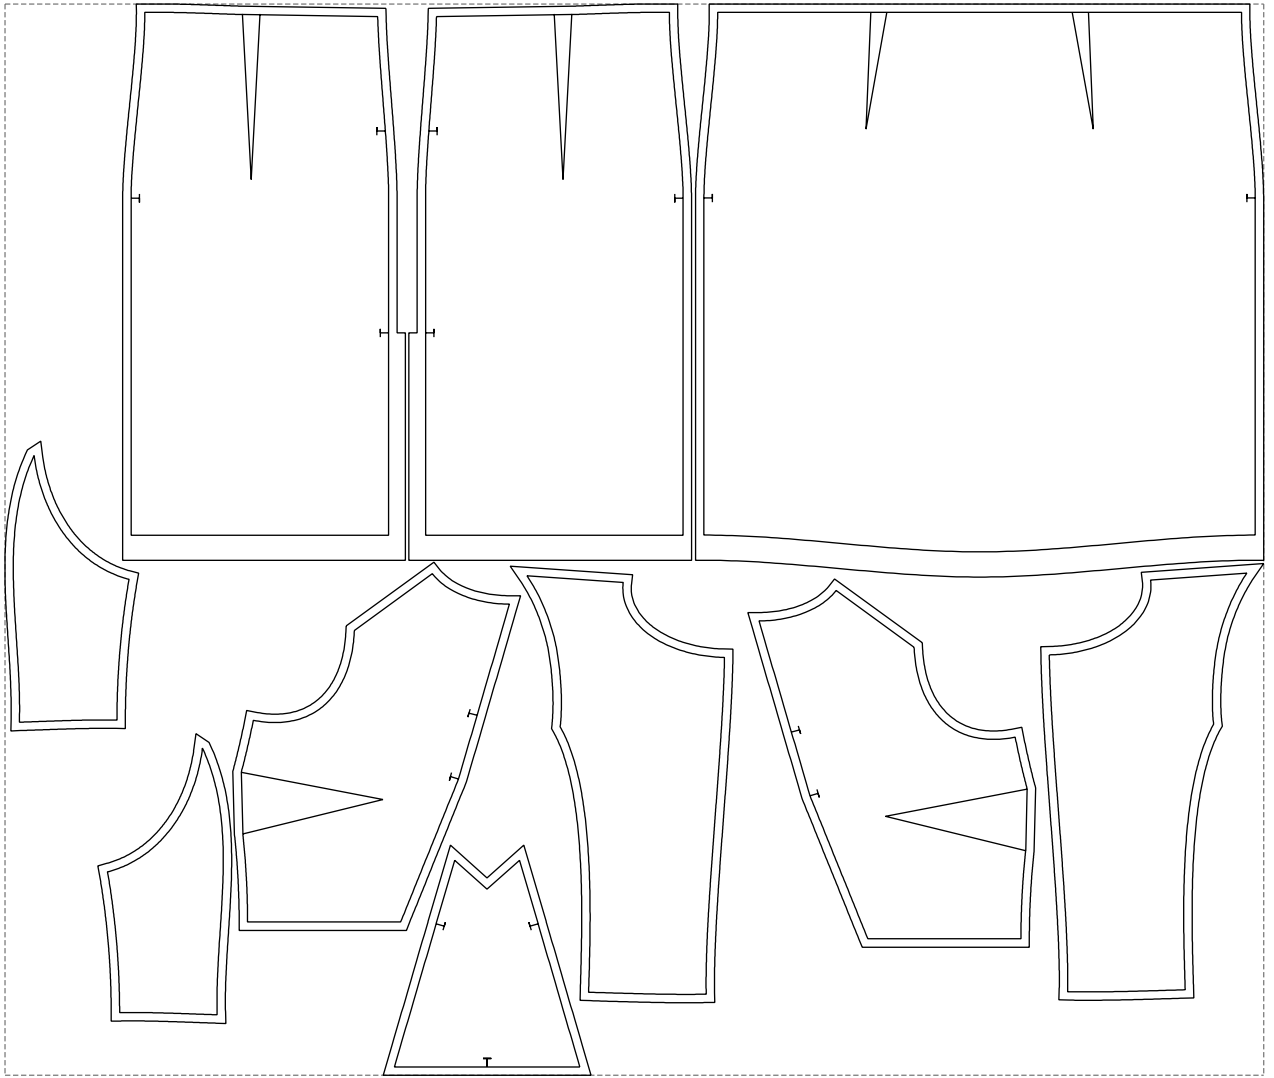

Not for print

Paper size: A4, size:1399.00 x682.70 mm

# Example

size:1499.00 x1276.18 mm

Maneken =1 ver.0

rz\_1=170

rz\_16=116

rz\_17=100

rz\_18=98.8

rz\_19=124