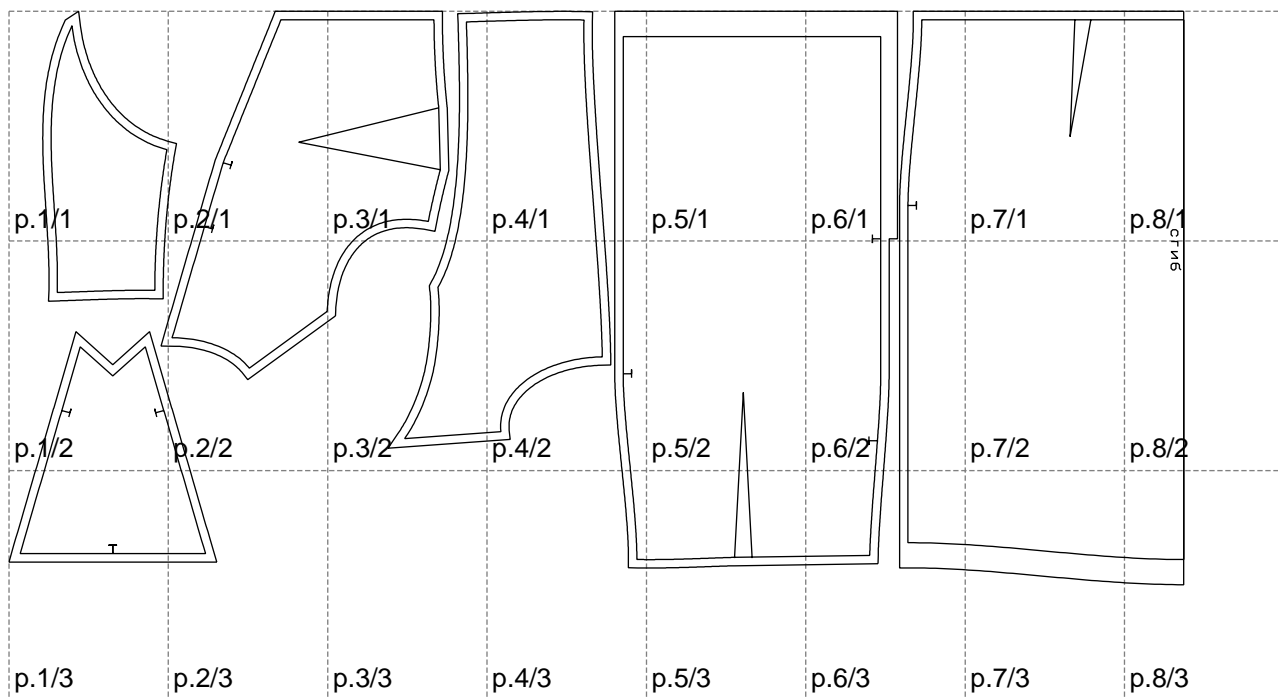

Not for print

Paper size: A4, size:1399.00 x682.70 mm

# Example

size:1499.00 x1276.18 mm

Maneken =1 ver.0

rz\_1=170

rz\_16=116

rz\_17=100

rz\_18=98.8

rz\_19=124

rz\_20=121

---

. . . . .  
. . . . .  
. . . . .