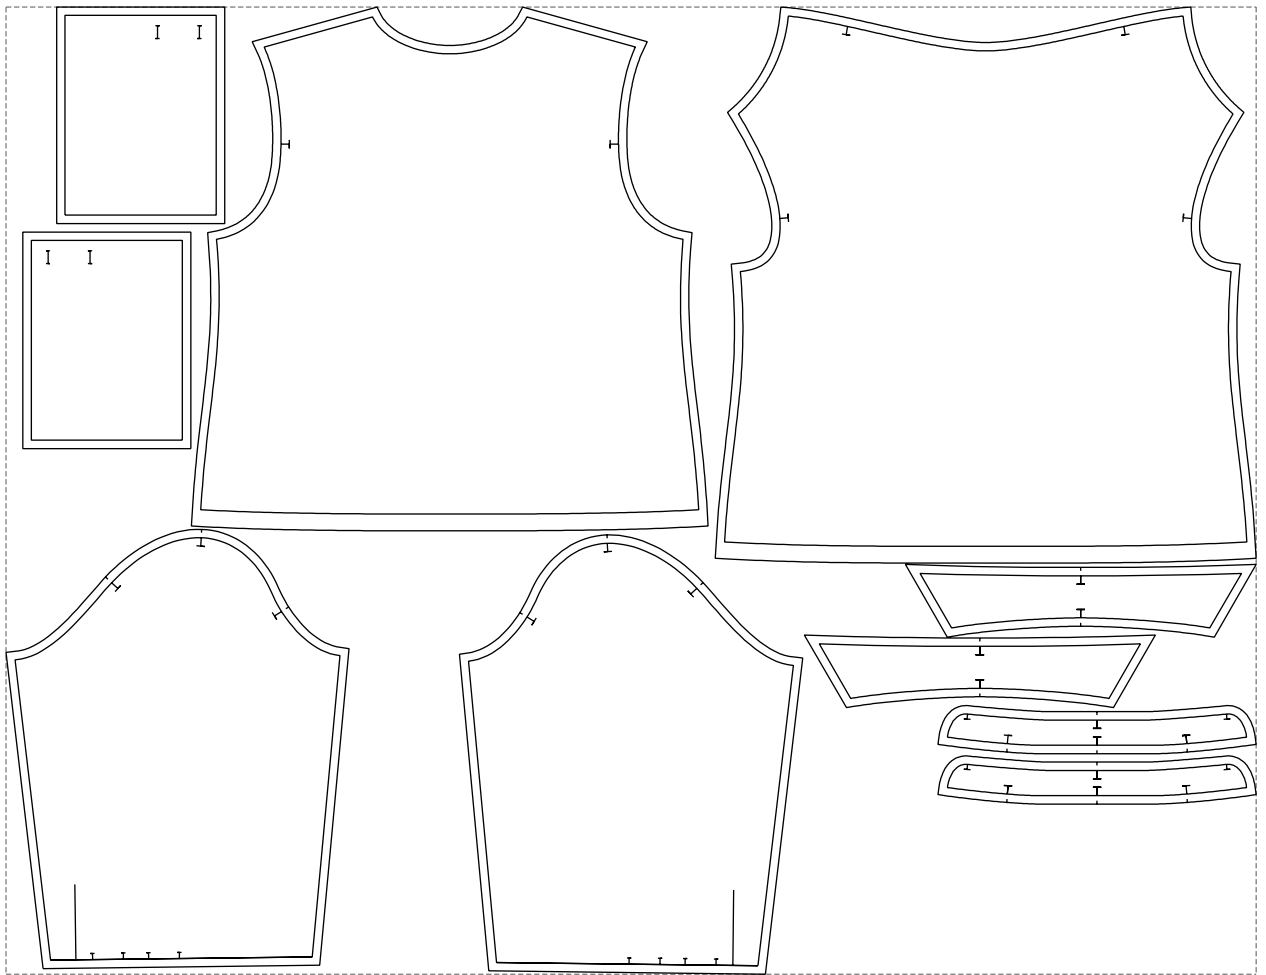

Not for print

Paper size: A4, size:1399.00 x662.40 mm

# Example

size:1489.00 x1152.26 mm

Maneken =1 ver.0

rz\_1=170

rz\_16=104

rz\_17=88.9

rz\_18=84.4

rz\_19=112