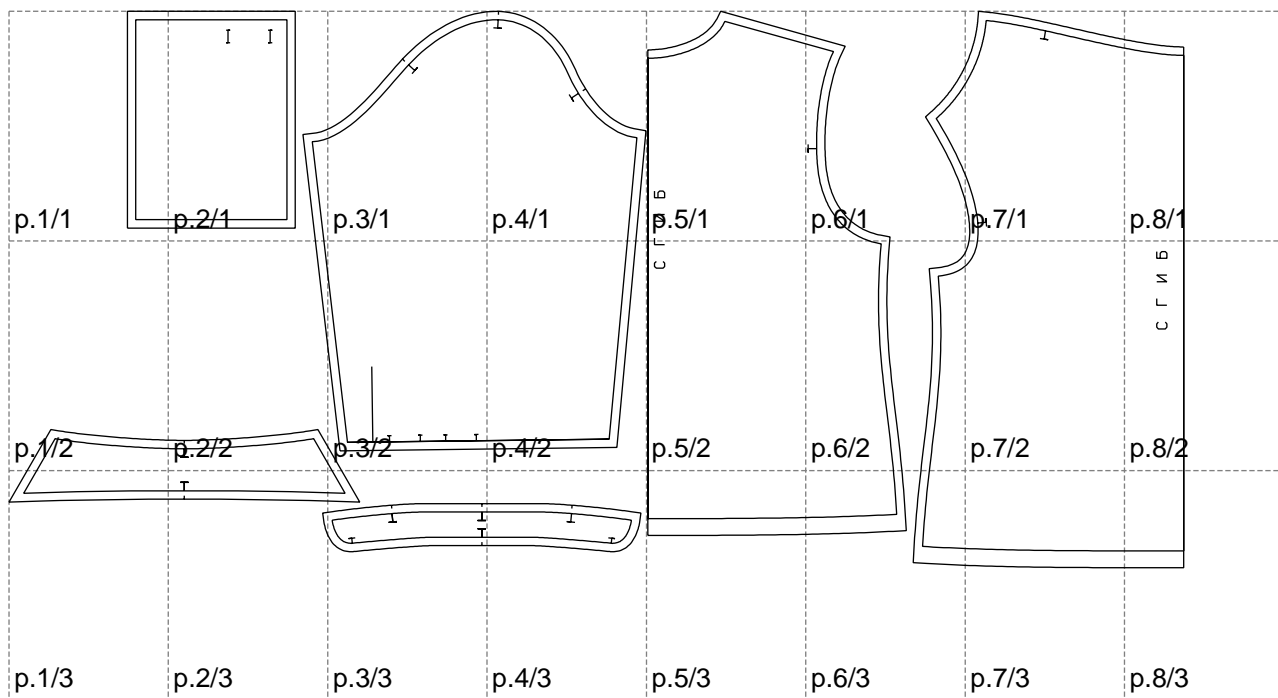

Not for print

Paper size: A4, size:1399.00 x662.40 mm

# Example

size:1489.00 x1152.26 mm

Maneken =1 ver.0

rz\_1=170

rz\_16=104

rz\_17=88.9

rz\_18=84.4

rz\_19=112

rz\_20=109.3

---

. . . . .  
. . . . .  
. . . . .