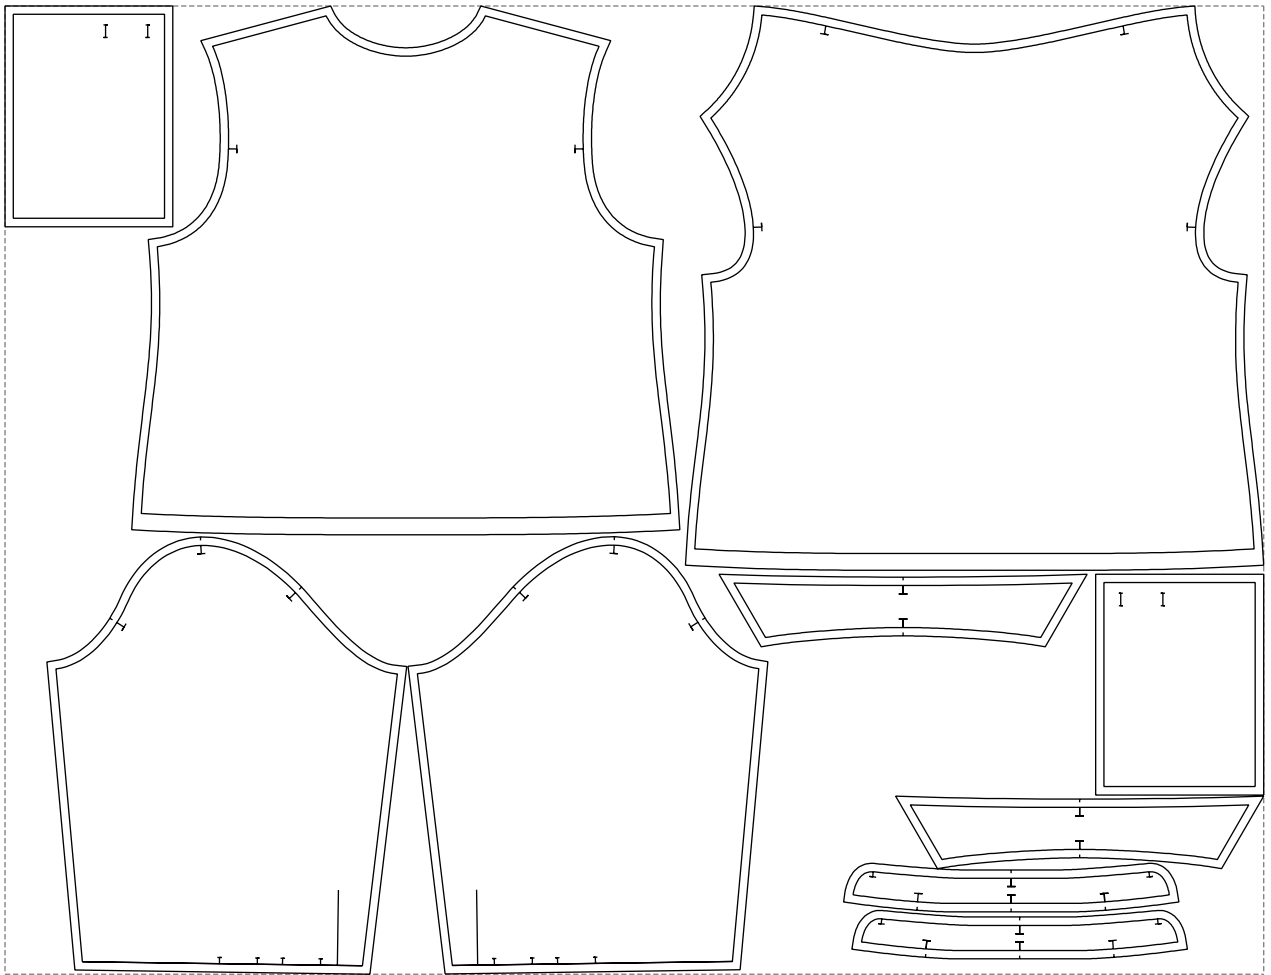

Not for print

Paper size: A4, size:1318.39 x672.31 mm

# Example

size:1499.00 x1153.44 mm

Maneken =1 ver.0

rz\_1=170

rz\_16=112

rz\_17=96.2

rz\_18=94

rz\_19=120

rz\_20=117

---

. . . . .  
. . . . .  
. . . . .