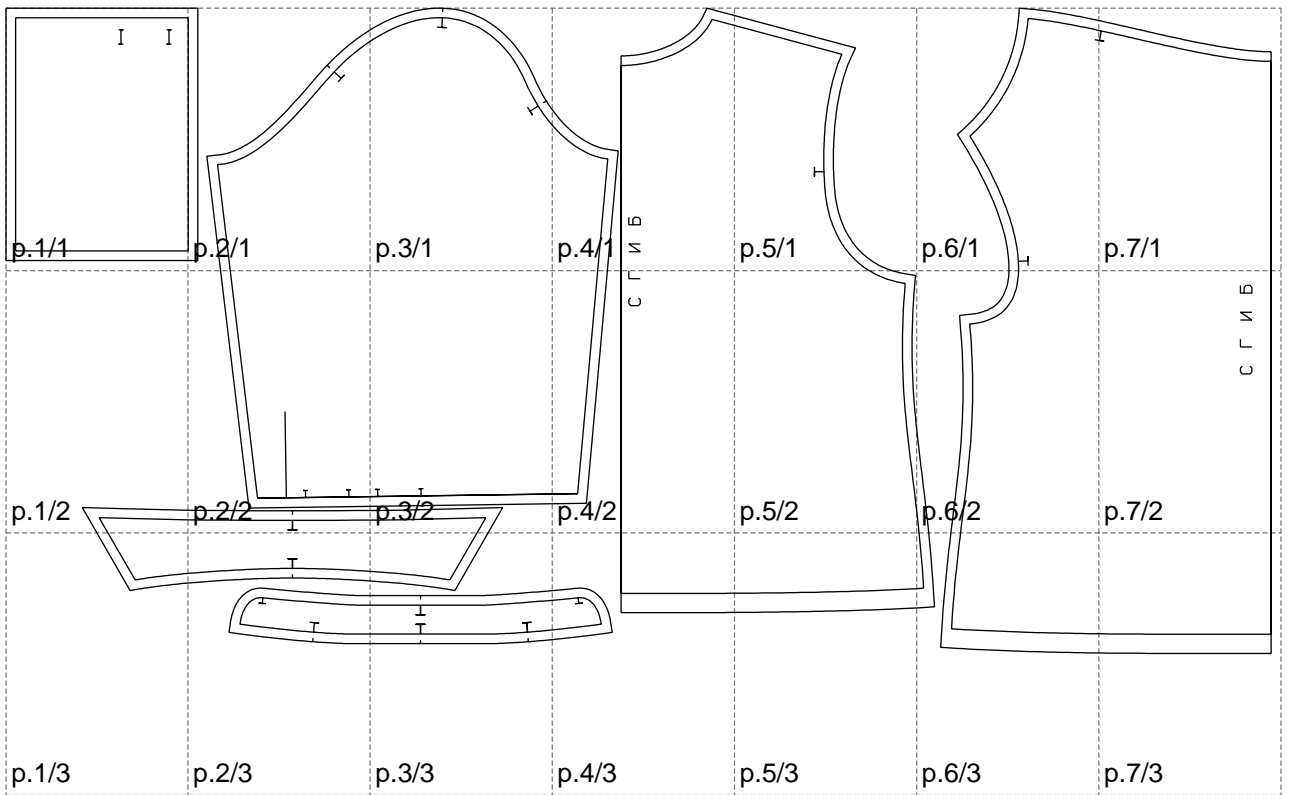

Not for print

Paper size: A4, size:1318.39 x672.31 mm

# Example

size:1499.00 x1153.44 mm

Maneken =1 ver.0

rz\_1=170

rz\_16=112

rz\_17=96.2

rz\_18=94

rz\_19=120

rz\_20=117

---

. . . . .  
. . . . .  
. . . . .