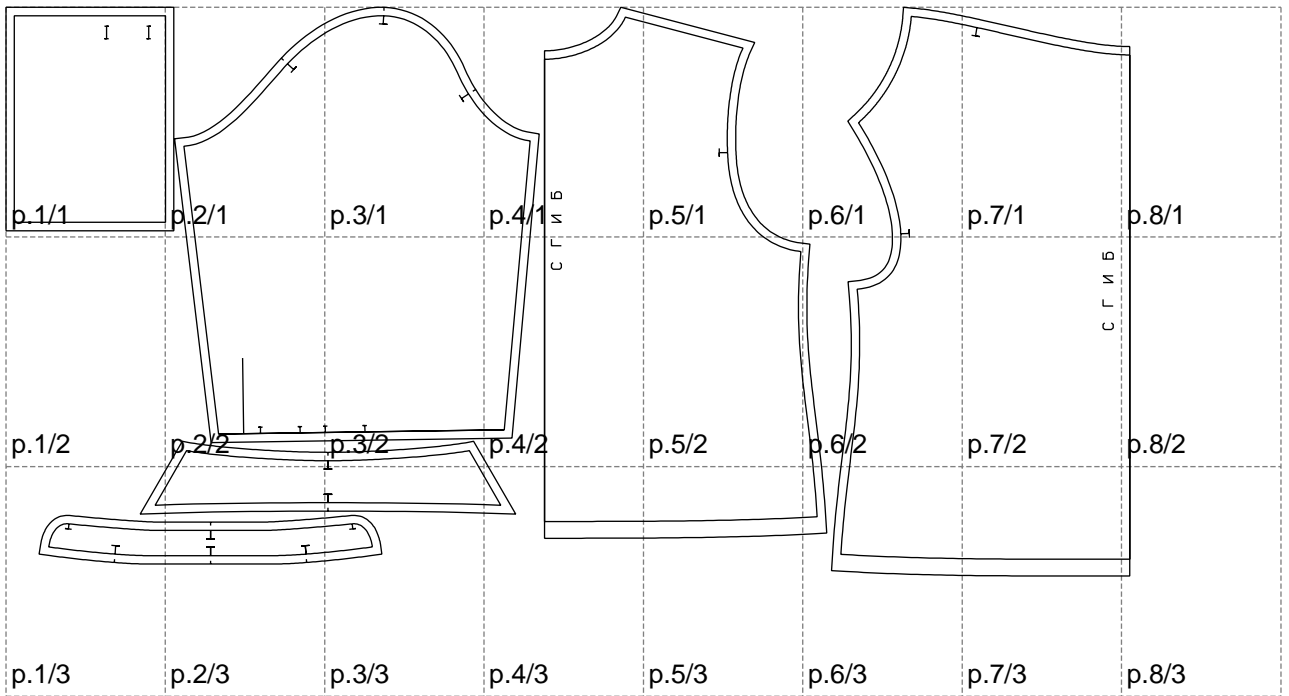

Not for print

Paper size: A4, size:1338.55 x677.06 mm

# Example

size:1499.00 x1207.11 mm

Maneken =1 ver.0

rz\_1=170

rz\_16=116

rz\_17=100

rz\_18=98.8

rz\_19=124

rz\_20=121

---

. . . . .  
. . . . .  
. . . . .