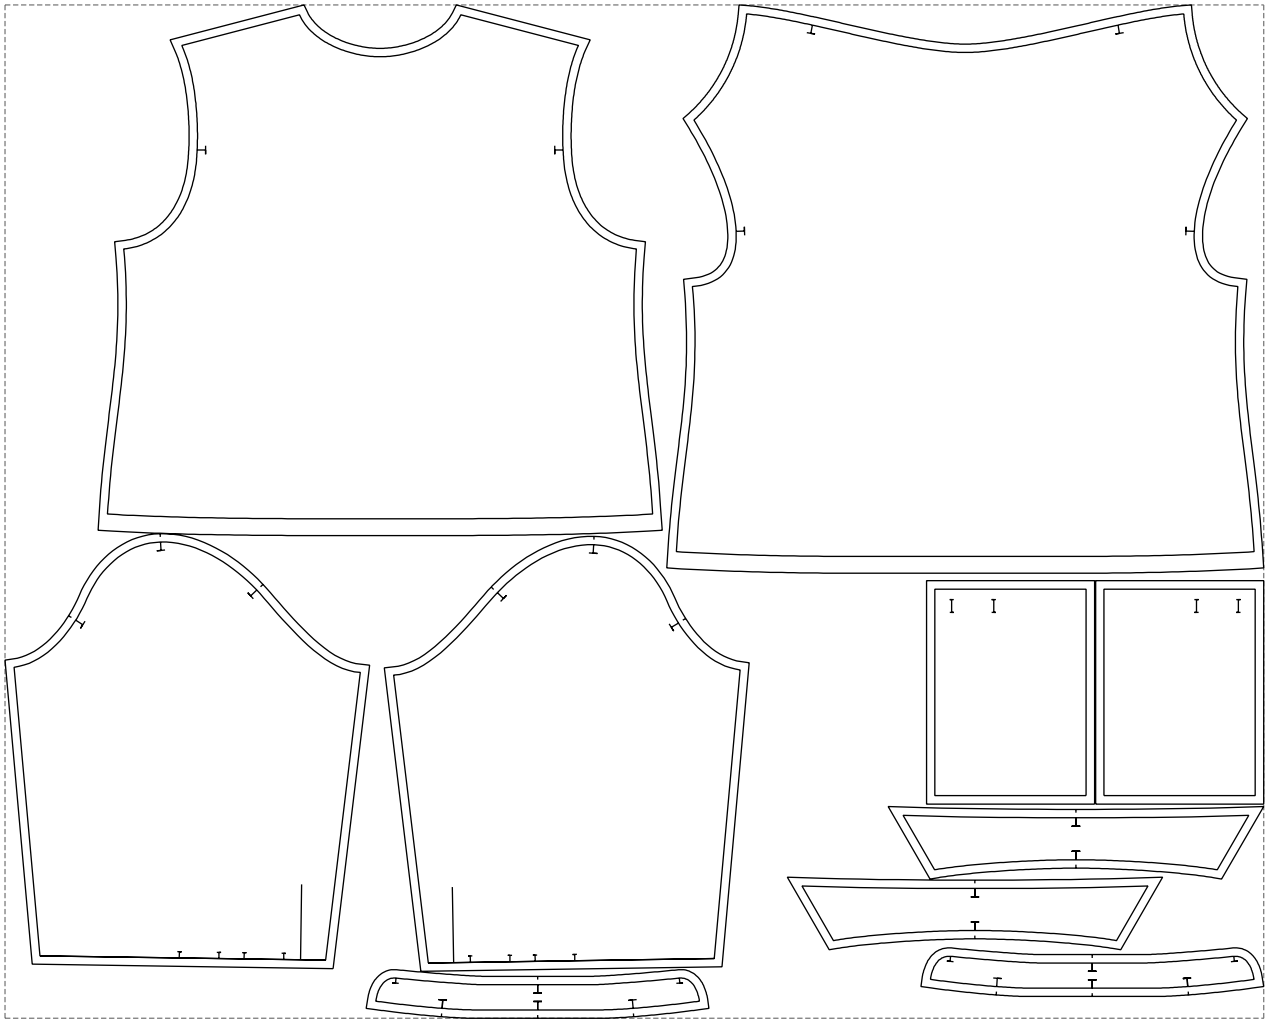

Not for print

Paper size: A4, size:1338.55 x677.06 mm

# Example

size:1499.00 x1207.11 mm

Maneken =1 ver.0

rz\_1=170

rz\_16=116

rz\_17=100

rz\_18=98.8

rz\_19=124