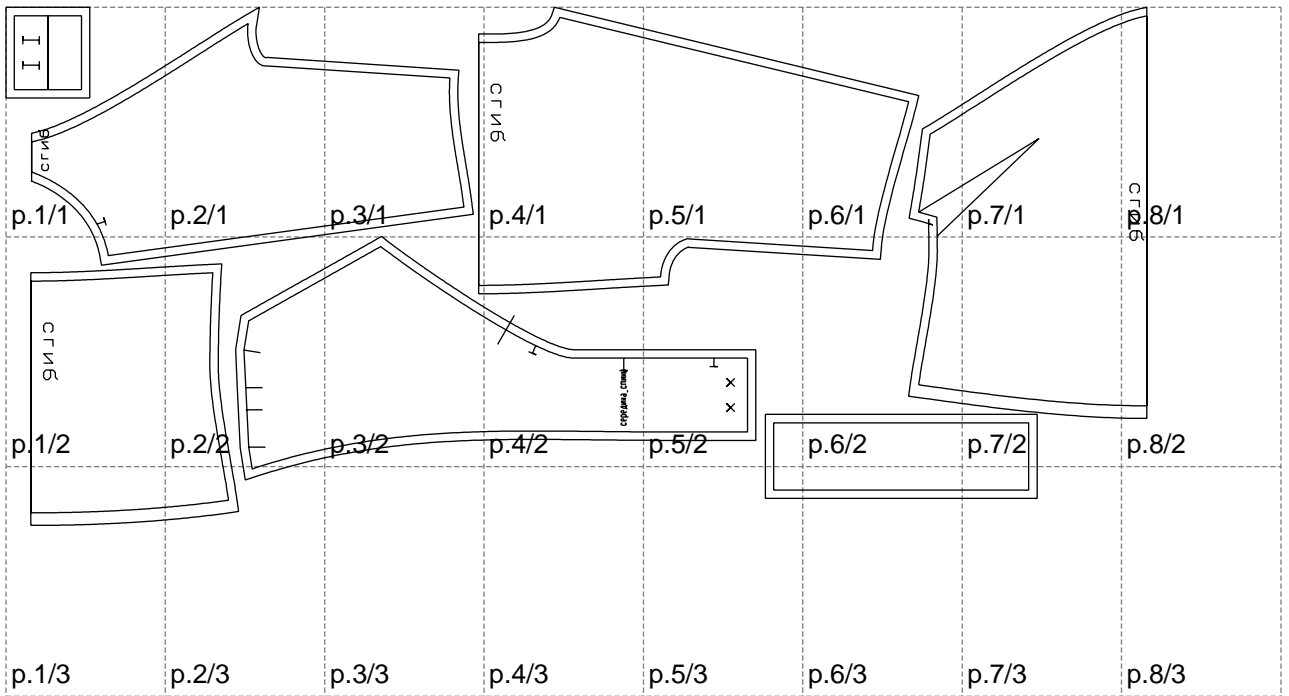

Not for print

Paper size: A4, size:1358.72 x616.88 mm

# Example

size:655.20 x100.00 mm

Maneken =1 ver.0

rz\_1=170

rz\_16=88

rz\_17=75.6

rz\_18=67.6

rz\_19=96

rz\_20=94.6

---

. . . . .  
. . . . .  
. . . . .