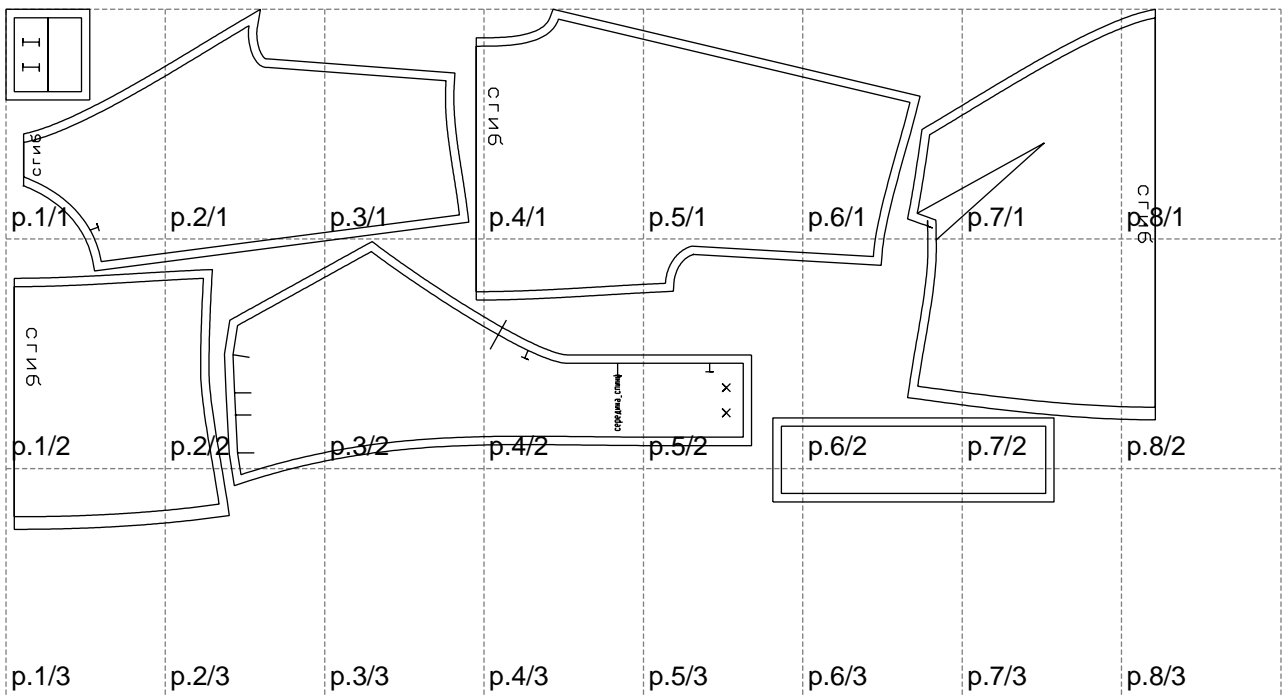

Not for print

Paper size: A4, size:1368.79 x619.19 mm

# Example

size:676.07 x100.00 mm

Maneken =1 ver.0

rz\_1=170

rz\_16=92

rz\_17=78.8

rz\_18=71.8

rz\_19=100

rz\_20=98.1

---

. . . . .  
. . . . .  
. . . . .