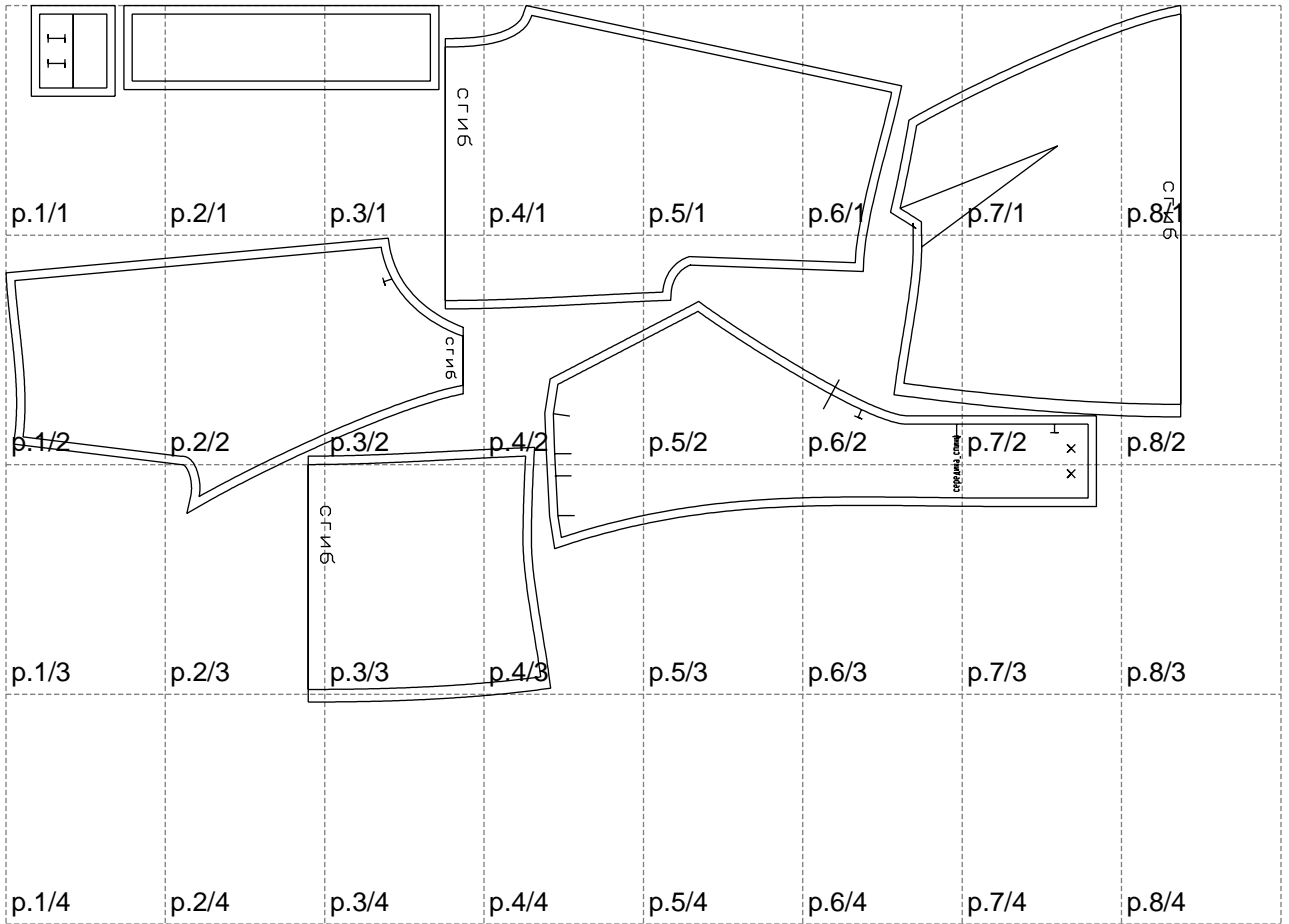

Not for print

Paper size: A4, size:1399.00 x829.35 mm

# Example

size:756.37 x100.00 mm

Maneken =1 ver.0

rz\_1=170

rz\_16=108

rz\_17=92.5

rz\_18=89.2

rz\_19=116

rz\_20=113

---

. . . . .  
. . . . .  
. . . . .