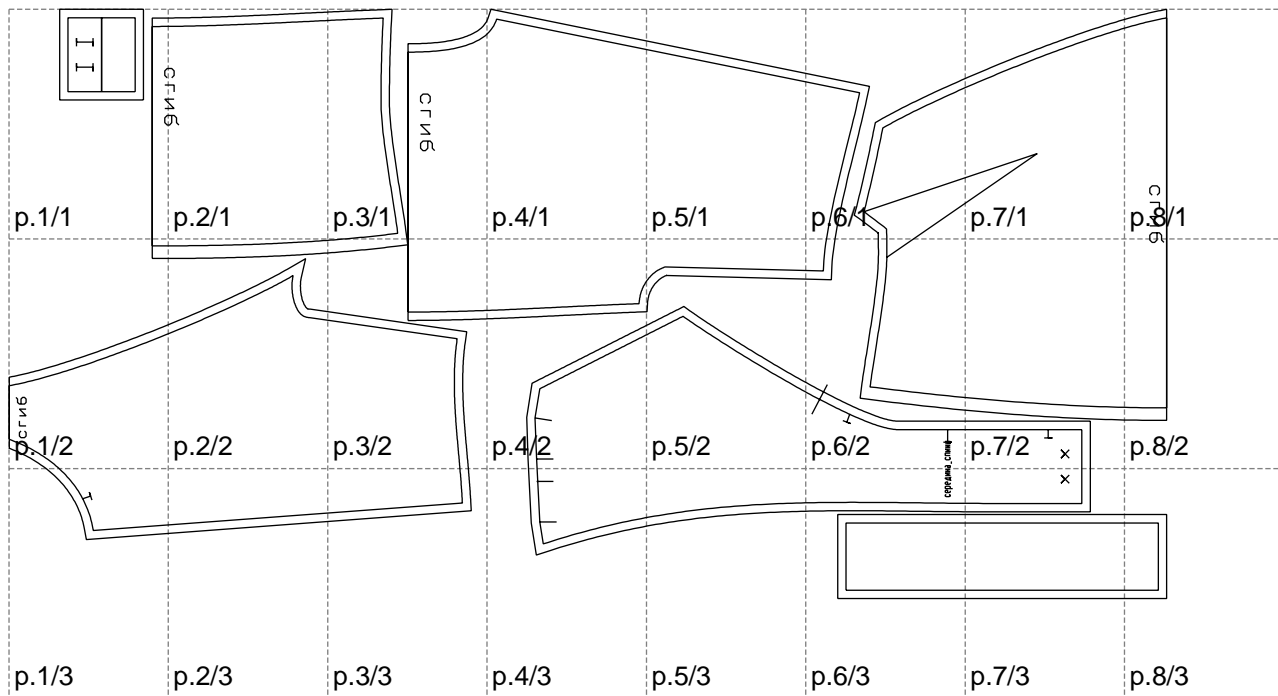

Not for print

Paper size: A4, size:1378.80 x701.58 mm

# Example

size:784.37 x100.00 mm

Maneken =1 ver.0

rz\_1=170

rz\_16=116

rz\_17=100

rz\_18=98.8

rz\_19=124

rz\_20=121

---

. . . . .  
. . . . .  
. . . . .