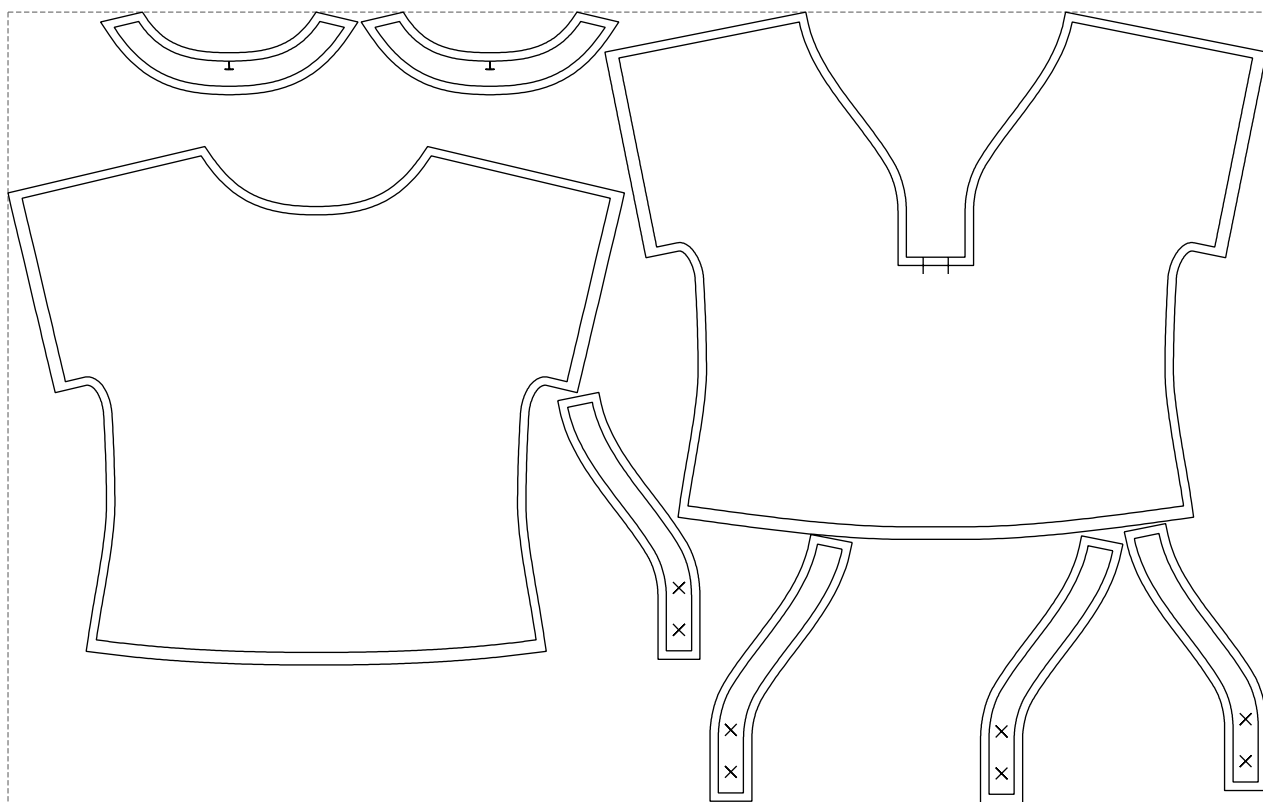

# Example

size:1499.00 x941.90 mm

Maneken =1 ver.0

rz\_1=170

rz\_16=92

rz\_17=78.8

rz\_18=71.8

rz\_19=100