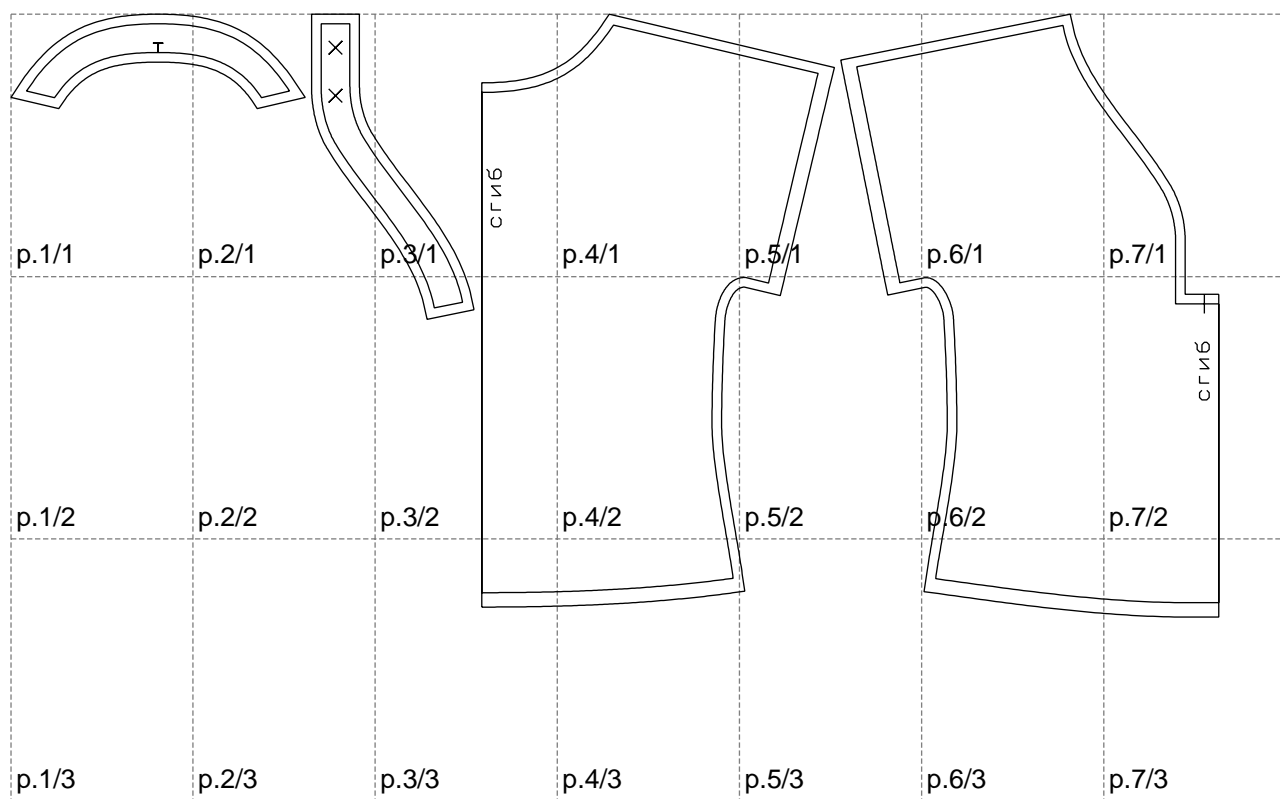

Not for print

Paper size: A4, size:1258.71 x628.23 mm

# Example

size:1499.00 x941.90 mm

Maneken =1 ver.0

rz\_1=170

rz\_16=92

rz\_17=78.8

rz\_18=71.8

rz\_19=100

rz\_20=98.1

---

. . . . .  
. . . . .  
. . . . .