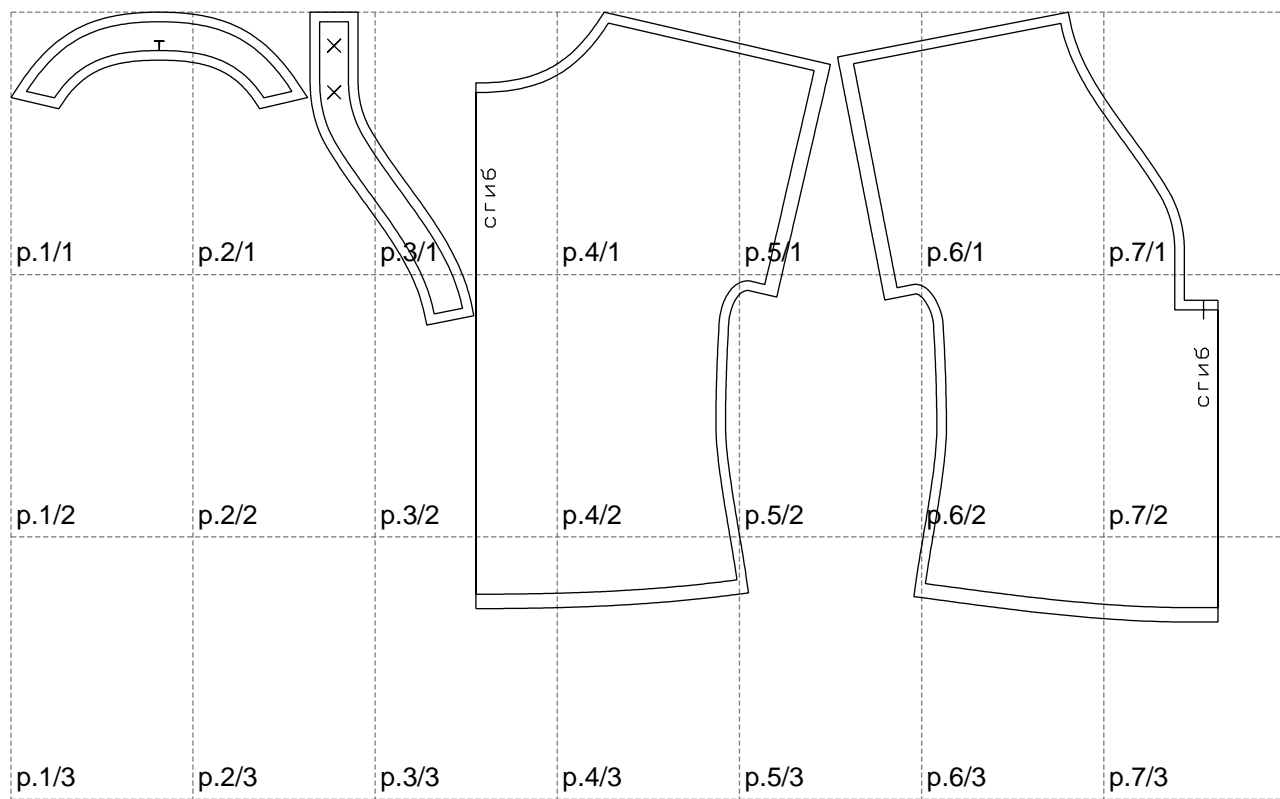

Not for print

Paper size: A4, size:1257.72 x635.40 mm

# Example

size:1499.00 x962.36 mm

Maneken =1 ver.0

rz\_1=170

rz\_16=96

rz\_17=82

rz\_18=76

rz\_19=104

rz\_20=101.8

---

. . . . .  
. . . . .  
. . . . .