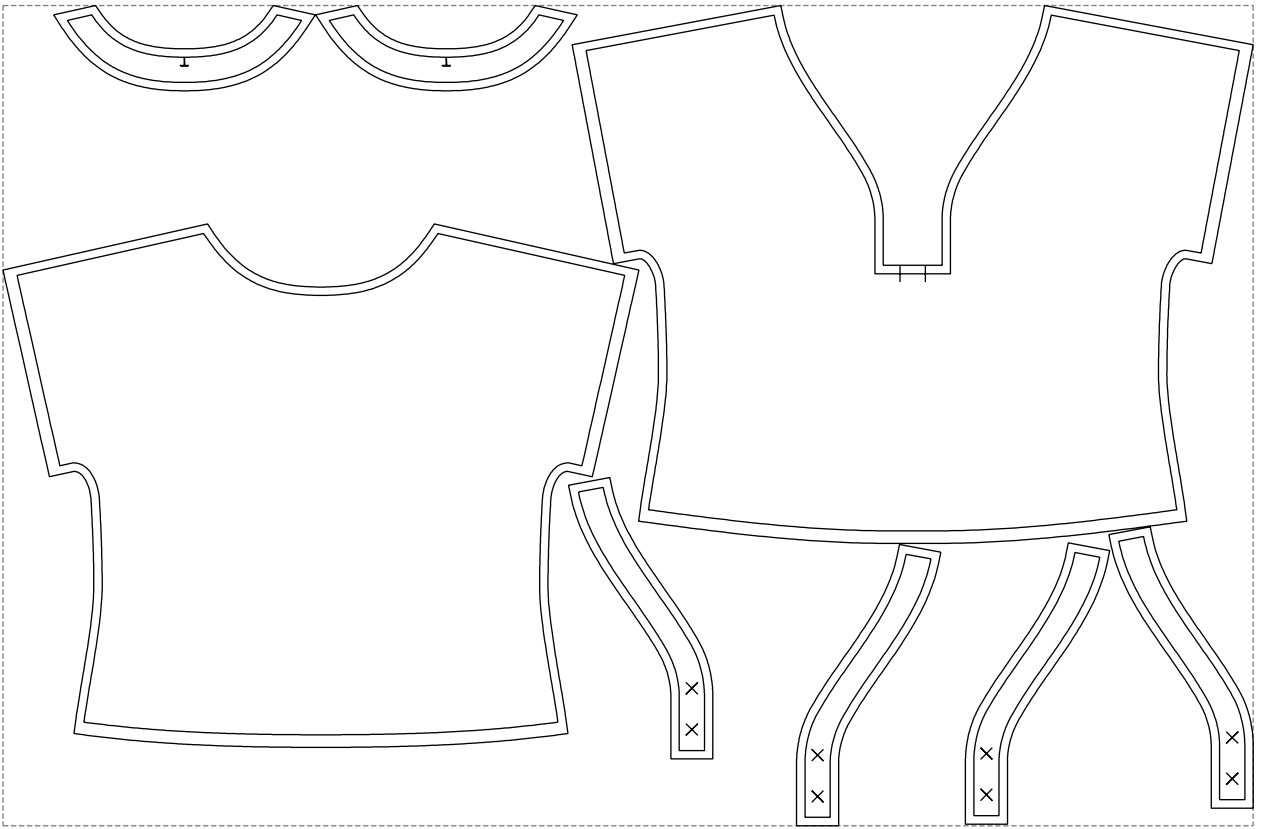

# Example

size:1488.98 x977.20 mm

Maneken =1 ver.0

rz\_1=170

rz\_16=100

rz\_17=85.4

rz\_18=80.2

rz\_19=108

rz\_20=105.4

---

. . . . .  
. . . . .  
. . . . .