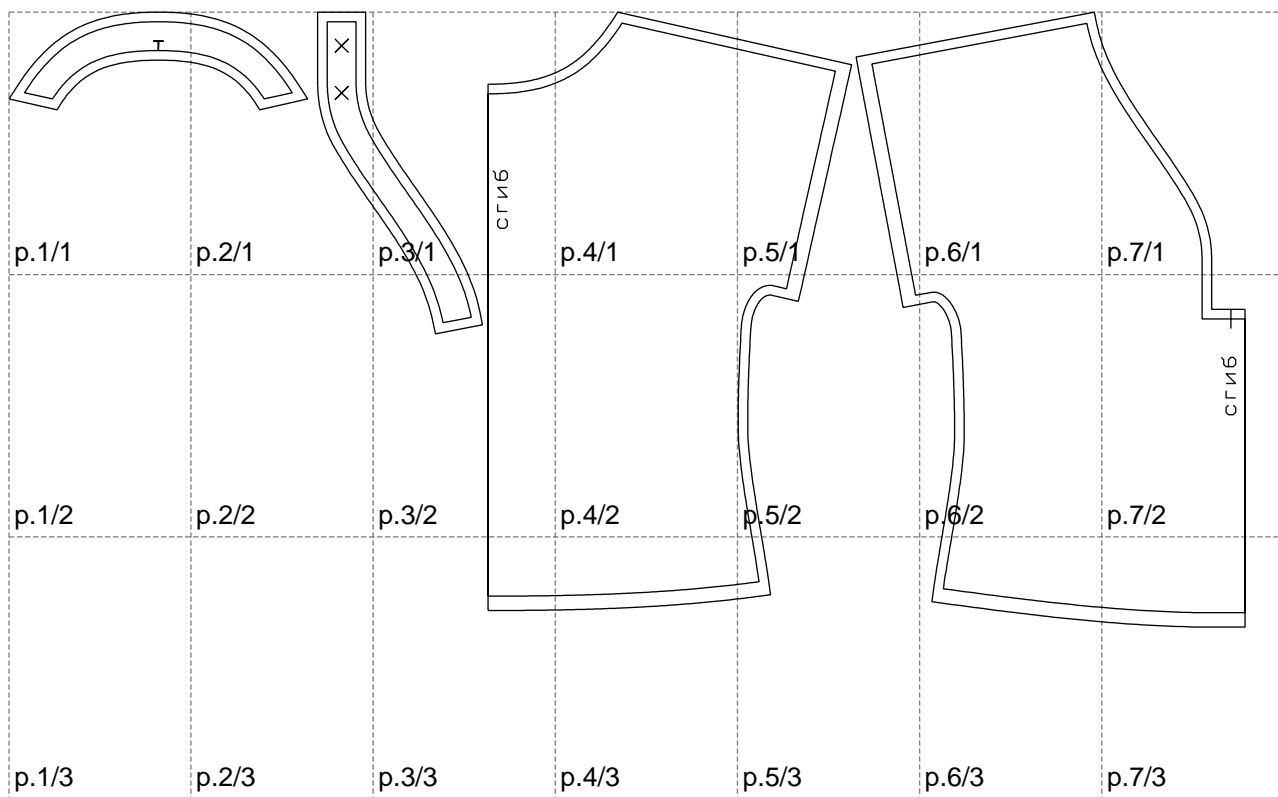

Not for print

Paper size: A4, size:1288.24 x640.79 mm

# Example

size:1488.98 x977.20 mm

Maneken =1 ver.0

rz\_1=170

rz\_16=100

rz\_17=85.4

rz\_18=80.2

rz\_19=108

rz\_20=105.4

---

. . . . .  
. . . . .  
. . . . .