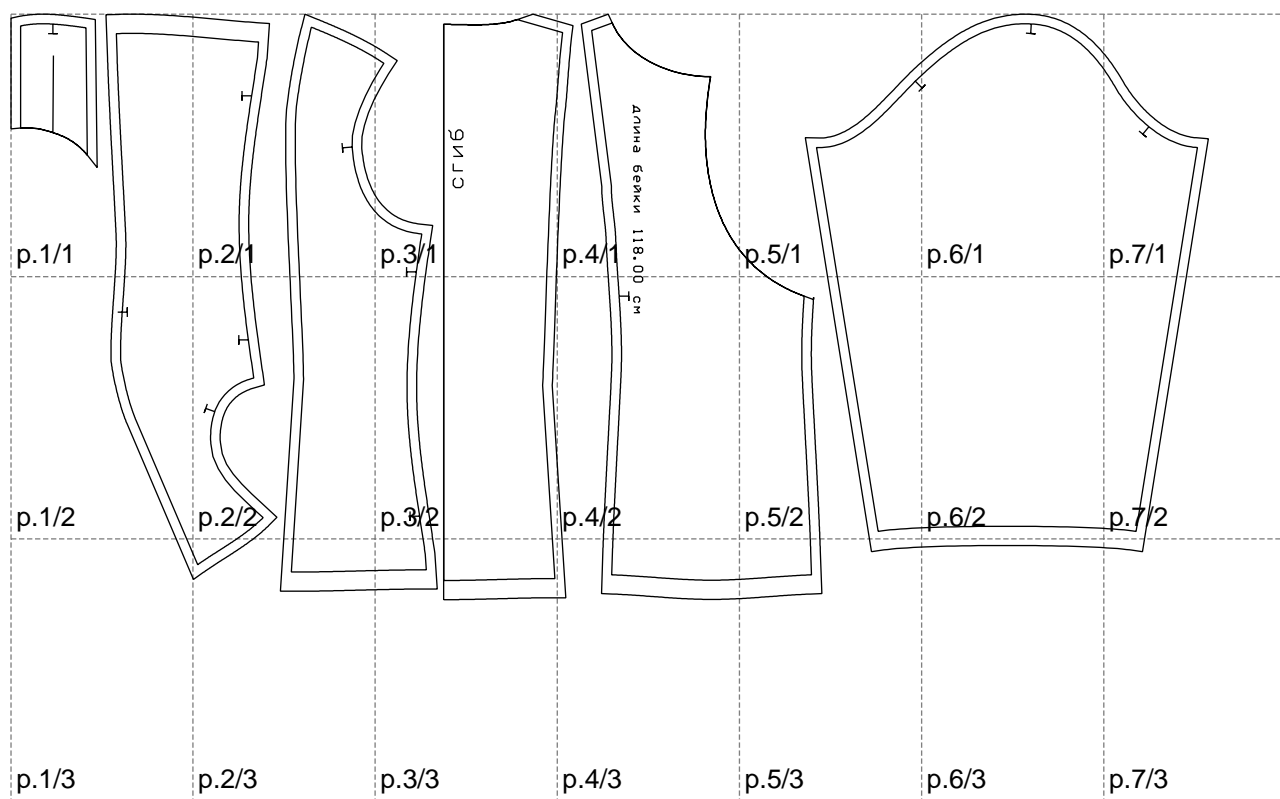

Not for print

Paper size: A4, size:1247.94 x610.07 mm

# Example

size:1488.96 x1194.78 mm

Maneken =1 ver.0

rz\_1=170

rz\_16=88

rz\_17=75.6

rz\_18=67.6

rz\_19=96

rz\_20=94.6

---

. . . . .  
. . . . .  
. . . . .