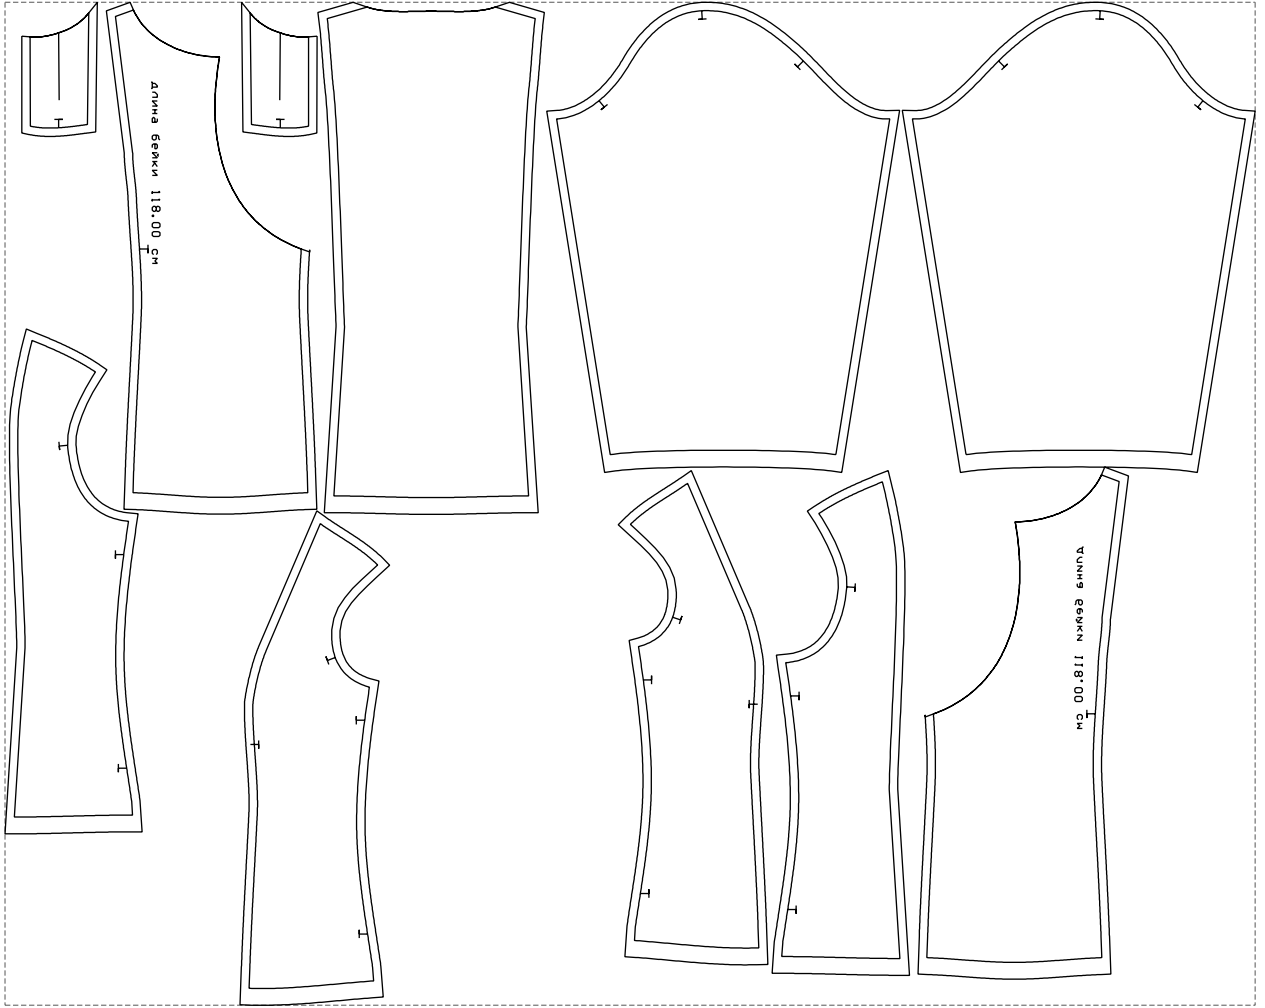

# Example

size:1488.96 x1194.78 mm

Maneken =1 ver.0

rz\_1=170

rz\_16=88

rz\_17=75.6

rz\_18=67.6

rz\_19=96