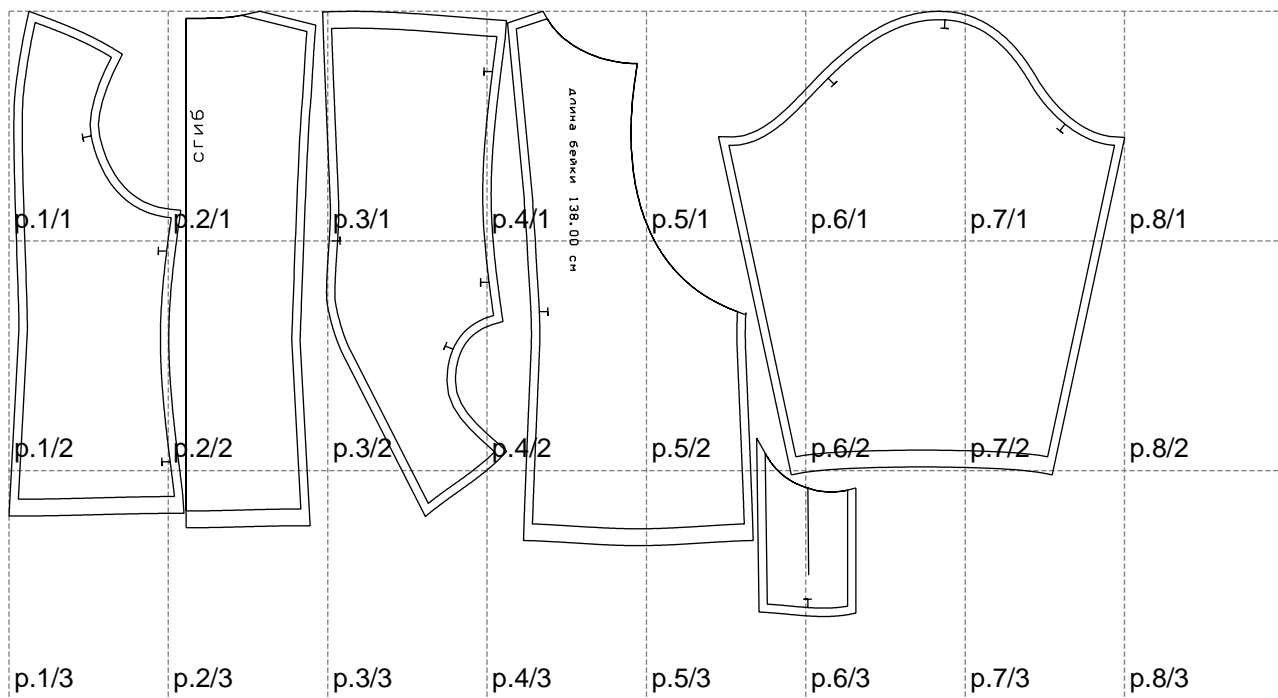

Not for print

Paper size: A4, size:1328.98 x720.61 mm

# Example

size:1499.00 x1409.84 mm

Maneken =1 ver.0

rz\_1=170

rz\_16=116

rz\_17=100

rz\_18=98.8

rz\_19=124

rz\_20=121

---

. . . . .  
. . . . .  
. . . . .