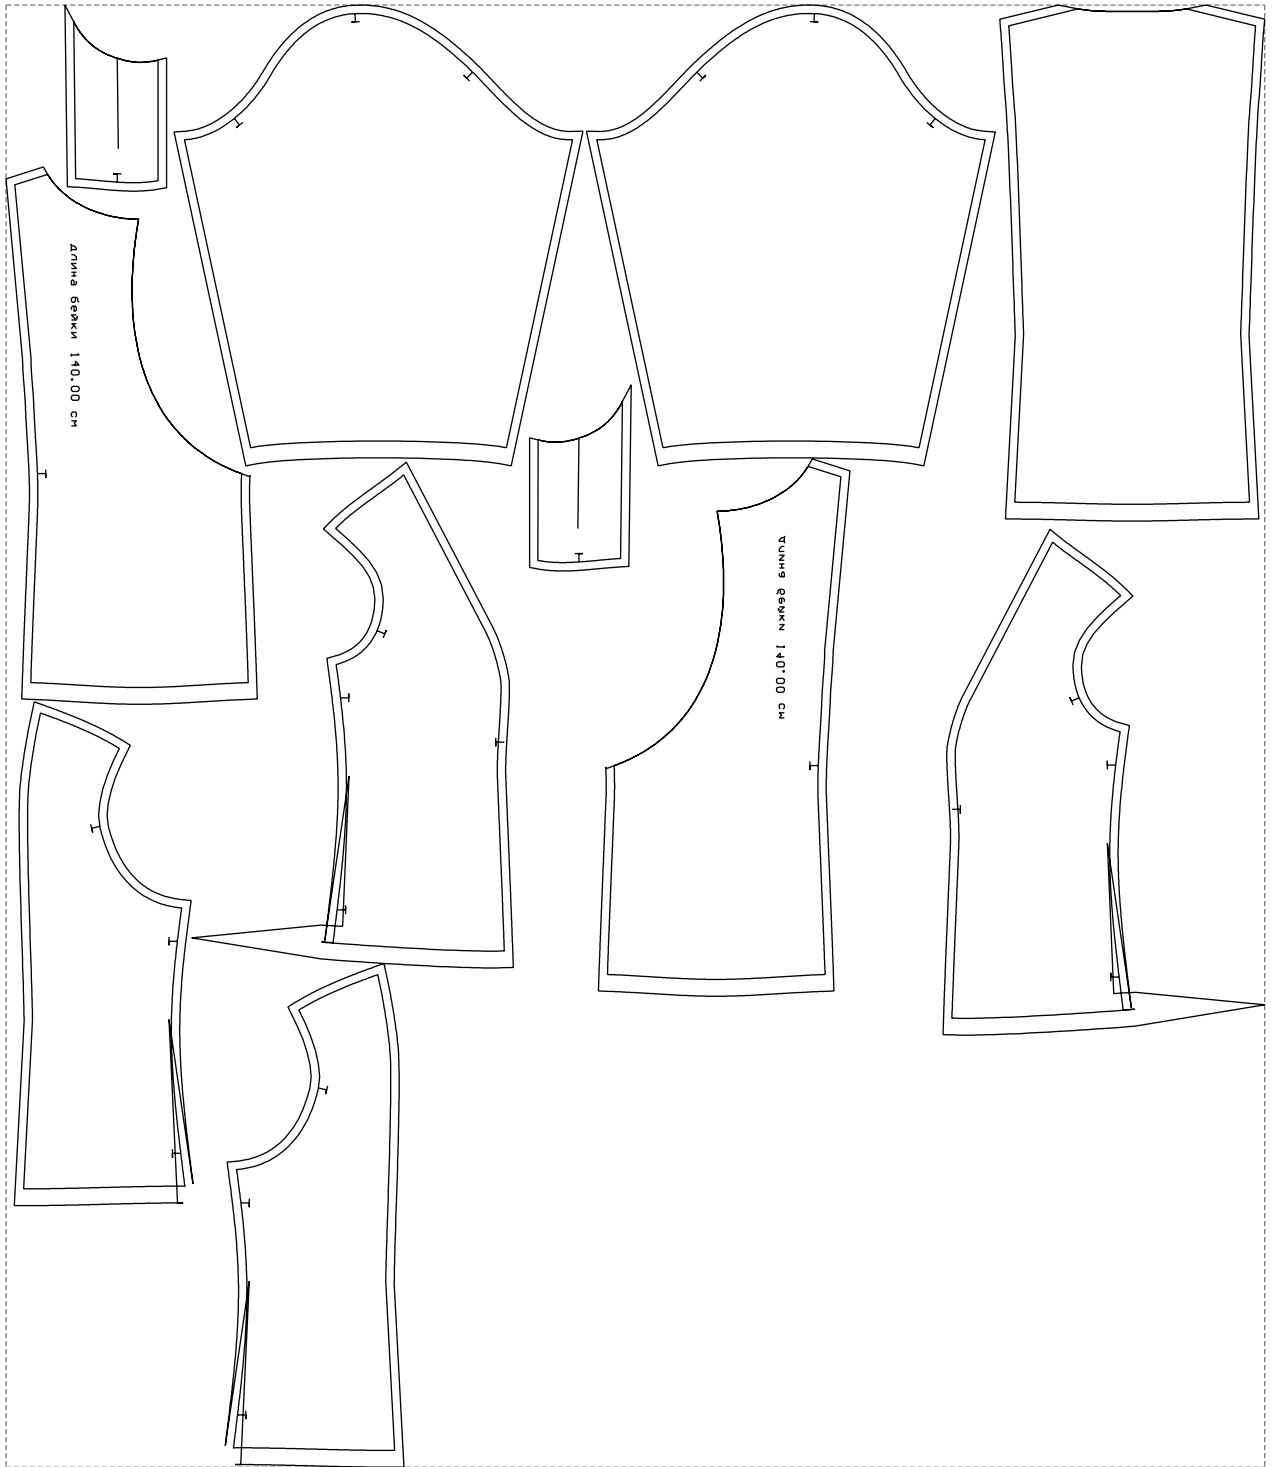

Not for print

Paper size: A4, size:1288.89 x1012.11 mm

# Example

size:1499.00 x1741.77 mm

Maneken =1 ver.0

rz\_1=170

rz\_16=120

rz\_17=104

rz\_18=103.6

rz\_19=128

rz\_20=125.1

---

. . . . .  
. . . . .  
. . . . .