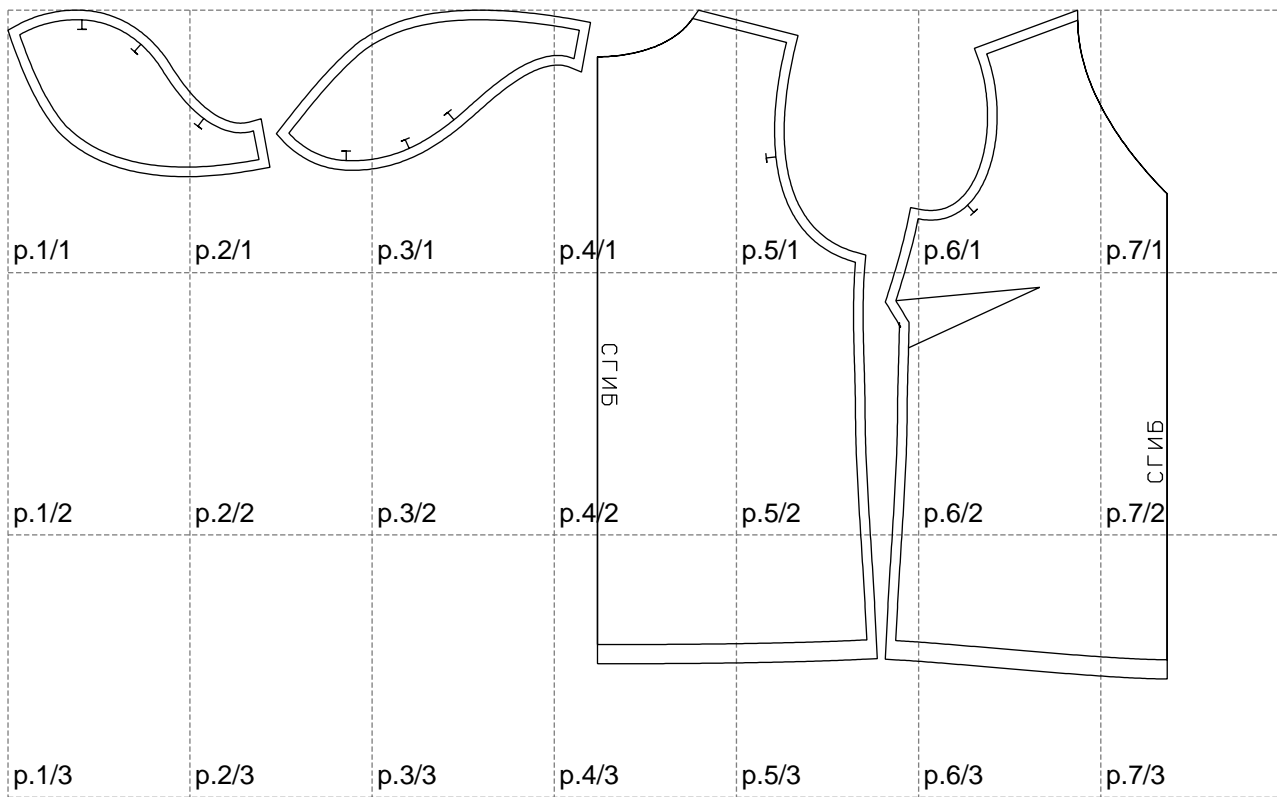

Not for print

Paper size: A4, size:1208.02 x696.81 mm

# Example

size:1499.00 x696.81 mm

Maneken =1 ver.0

rz\_1=170

rz\_16=96

rz\_17=82

rz\_18=76

rz\_19=104

rz\_20=101.8

---

. . . . .  
. . . . .  
. . . . .