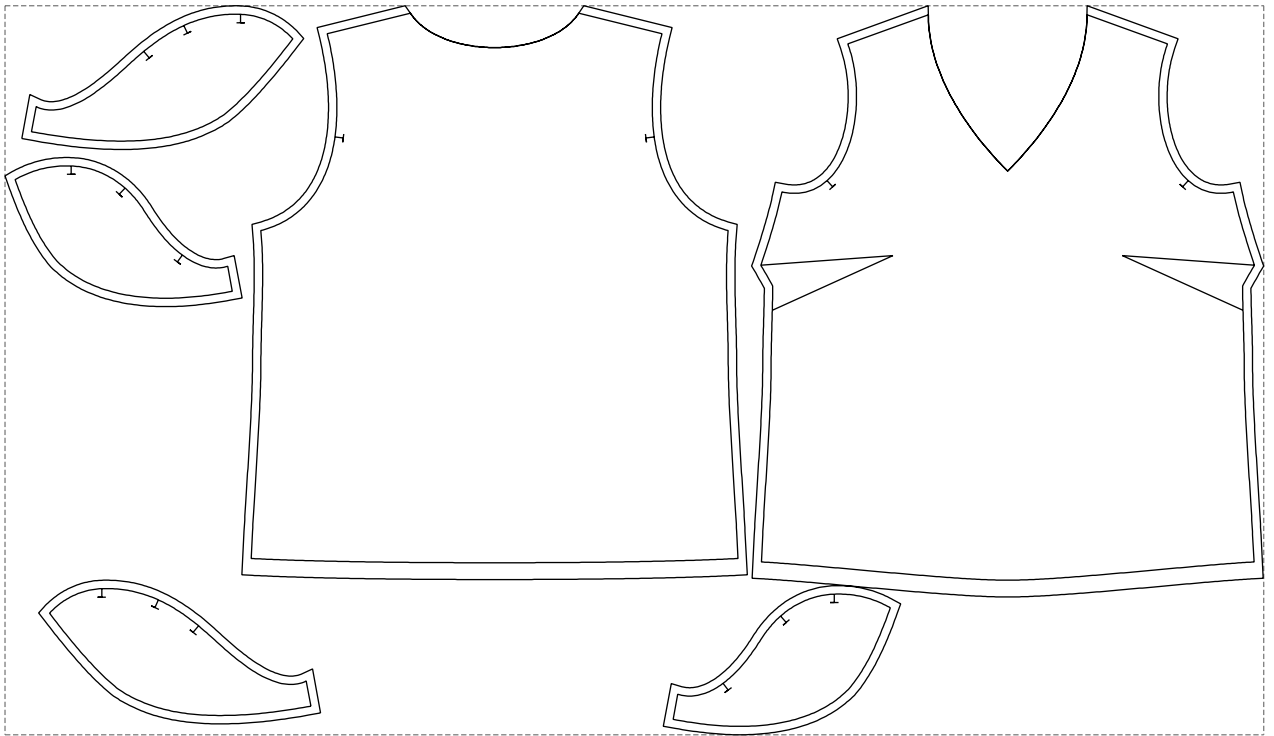

# Example

size:1499.00 x868.34 mm

Maneken =1 ver.0

rz\_1=170

rz\_16=100

rz\_17=85.4

rz\_18=80.2

rz\_19=108