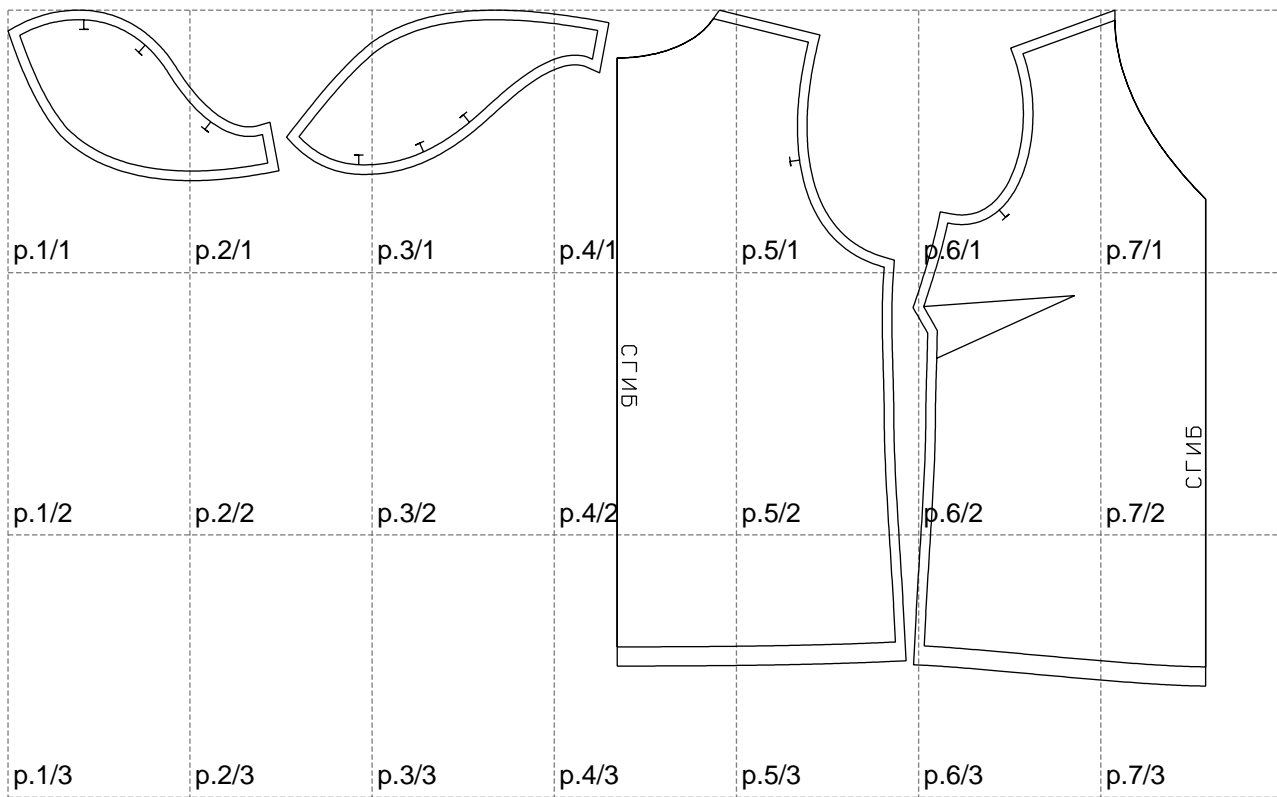

Not for print

Paper size: A4, size:1248.12 x704.22 mm

# Example

size:1499.00 x868.34 mm

Maneken =1 ver.0

rz\_1=170

rz\_16=100

rz\_17=85.4

rz\_18=80.2

rz\_19=108

rz\_20=105.4

---

. . . . .  
. . . . .  
. . . . .