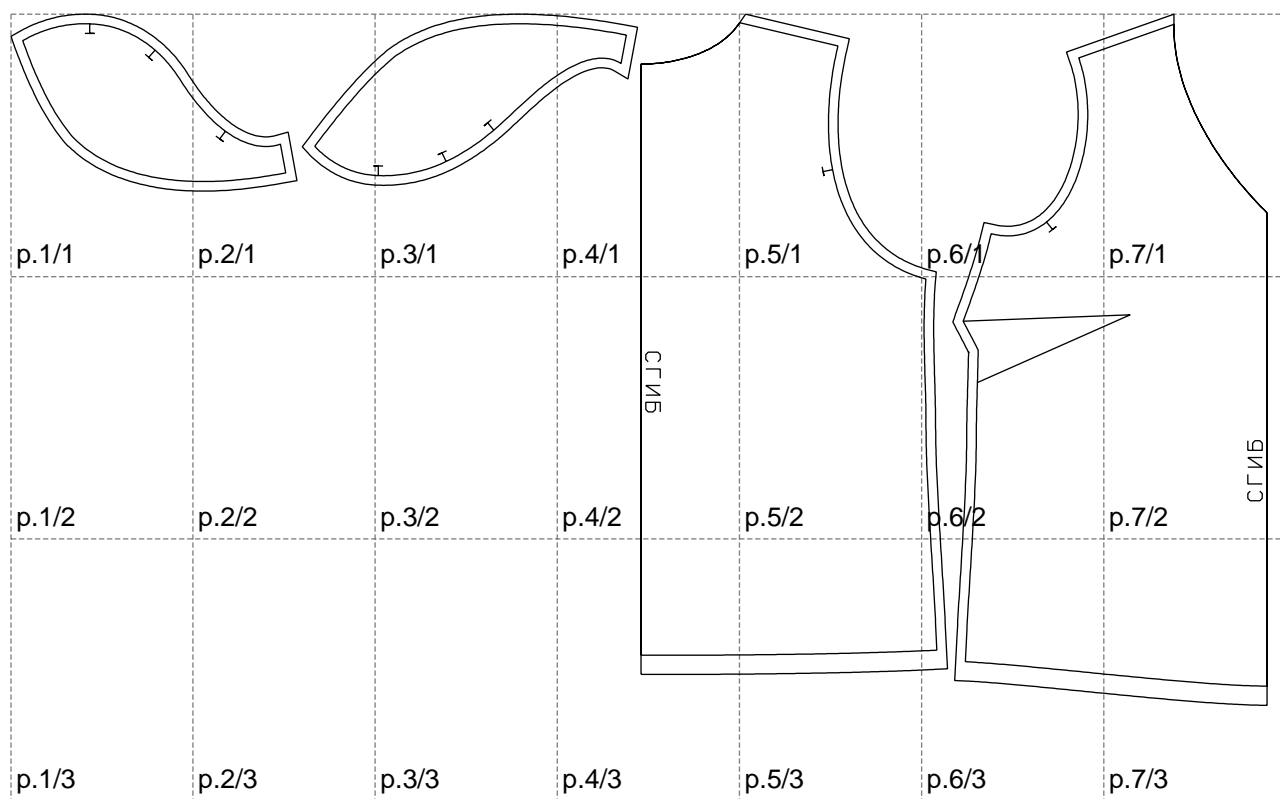

Not for print

Paper size: A4, size:1308.94 x720.10 mm

# Example

size:1307.41 x902.26 mm

Maneken =1 ver.0

rz\_1=170

rz\_16=108

rz\_17=92.5

rz\_18=89.2

rz\_19=116

rz\_20=113

---

. . . . .  
. . . . .  
. . . . .