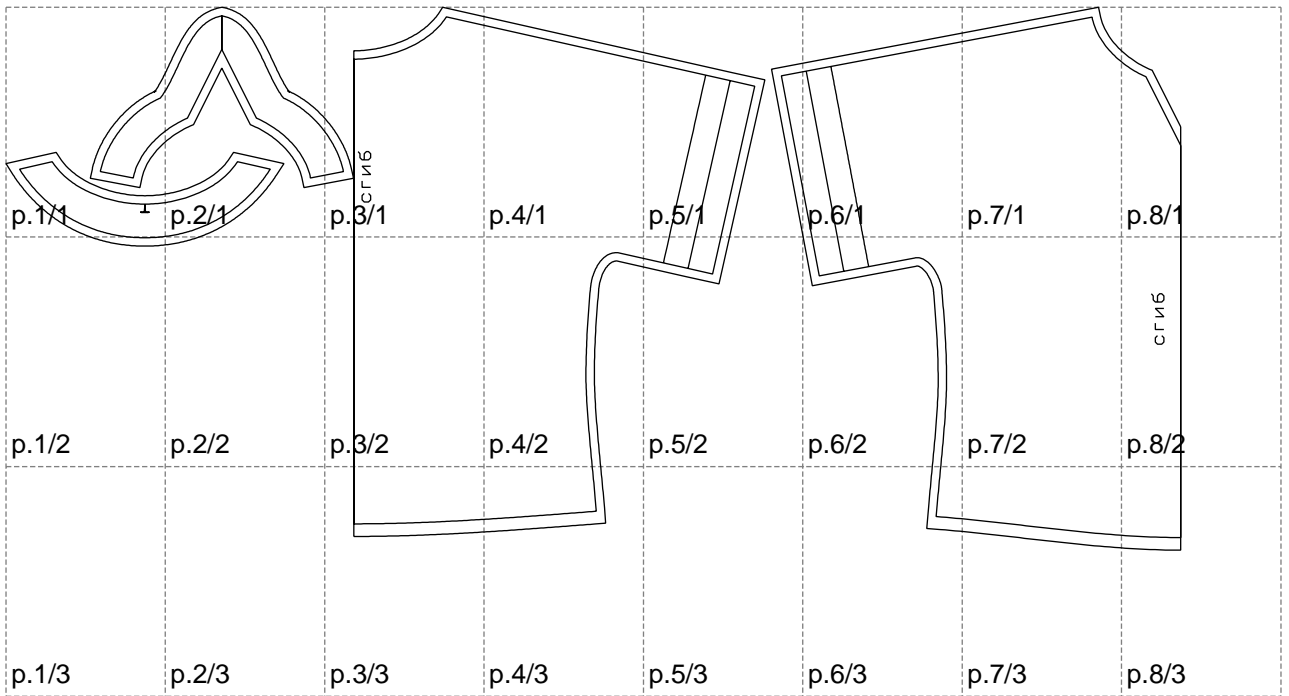

Not for print

Paper size: A4, size:1399.00 x646.33 mm

# Example

size:1499.00 x1228.19 mm

Maneken =1 ver.0

rz\_1=170

rz\_16=100

rz\_17=85.4

rz\_18=80.2

rz\_19=108

rz\_20=105.4

---

. . . . .  
. . . . .  
. . . . .