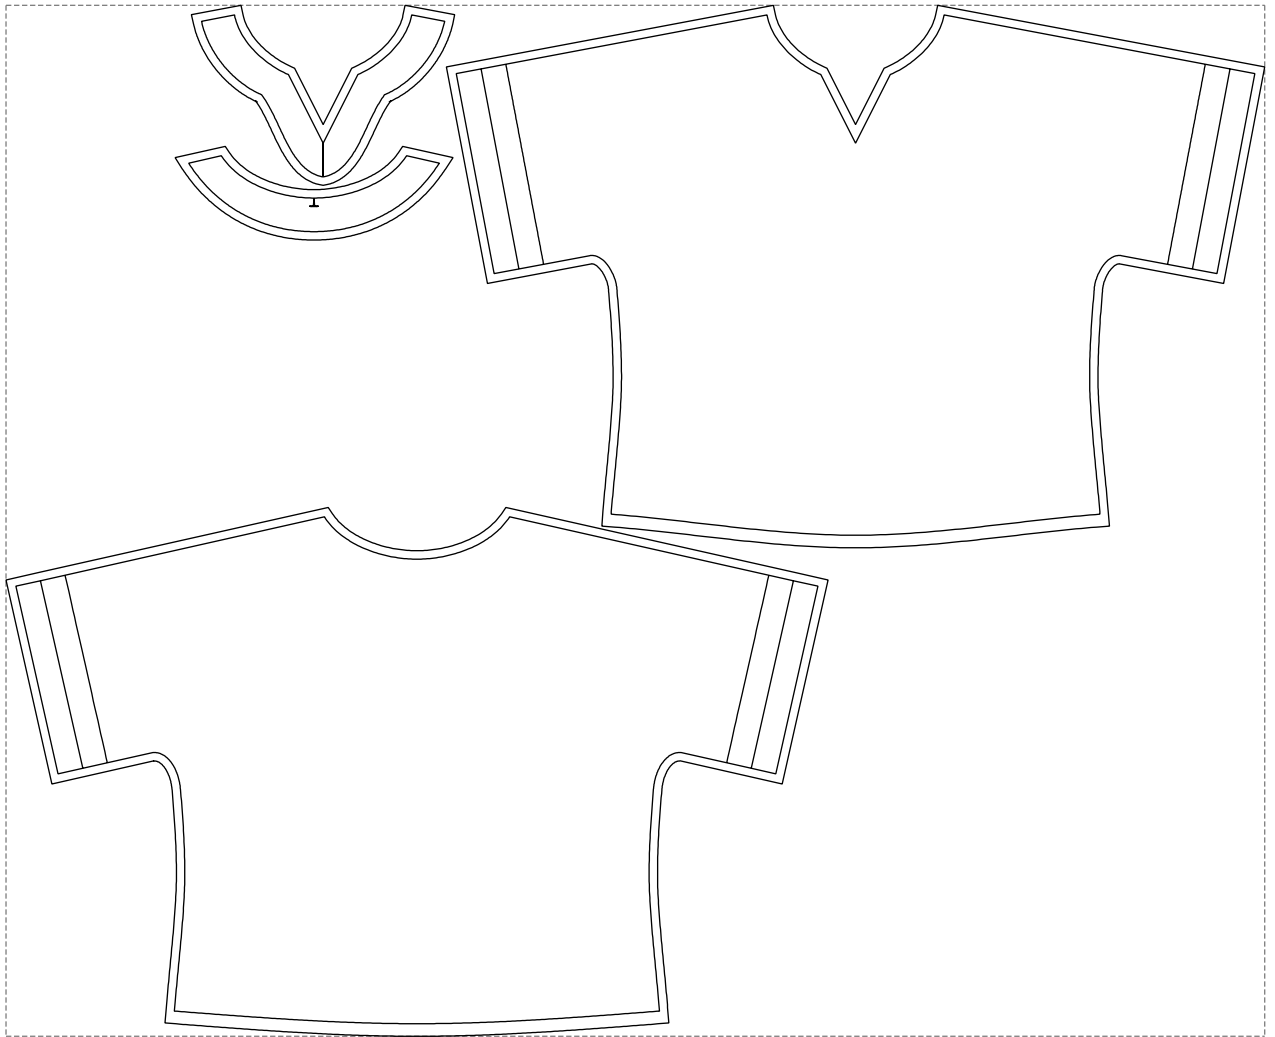

# Example

size:1499.00 x1228.19 mm

Maneken =1 ver.0

rz\_1=170

rz\_16=100

rz\_17=85.4

rz\_18=80.2

rz\_19=108