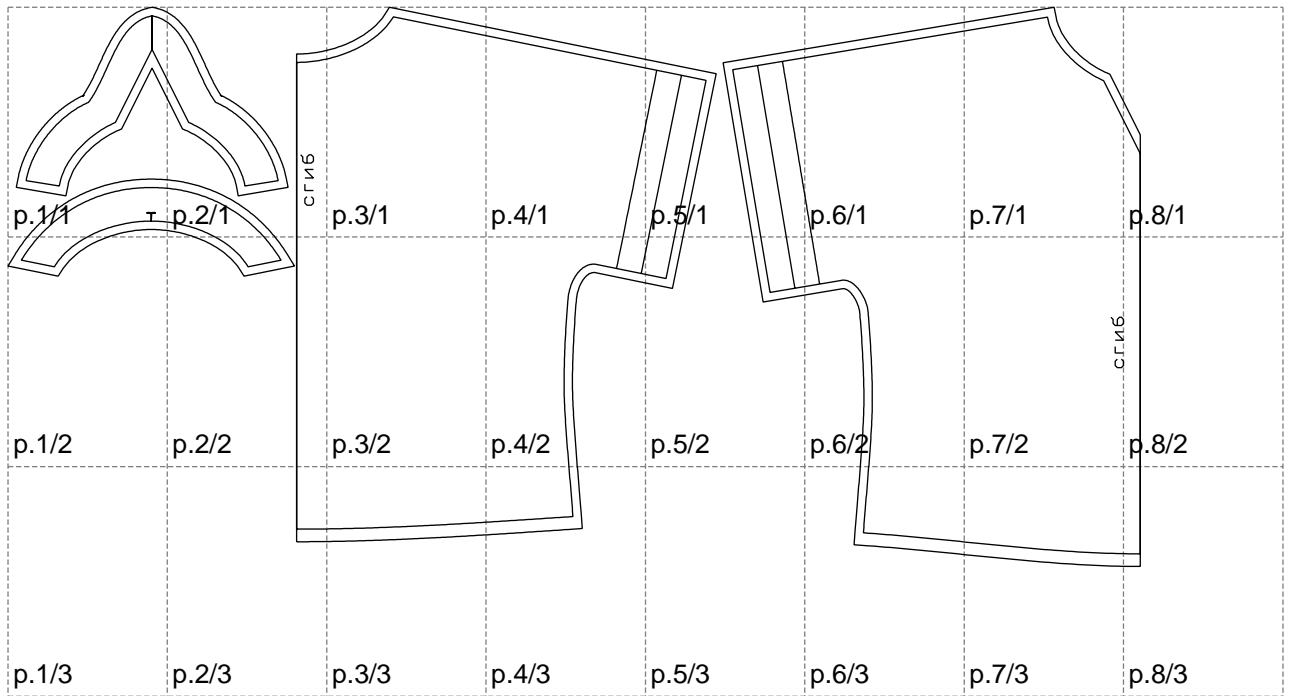

Not for print

Paper size: A4, size:1348.63 x665.73 mm

# Example

size:1488.80 x1269.98 mm

Maneken =1 ver.0

rz\_1=170

rz\_16=116

rz\_17=100

rz\_18=98.8

rz\_19=124

rz\_20=121

---

. . . . .  
. . . . .  
. . . . .