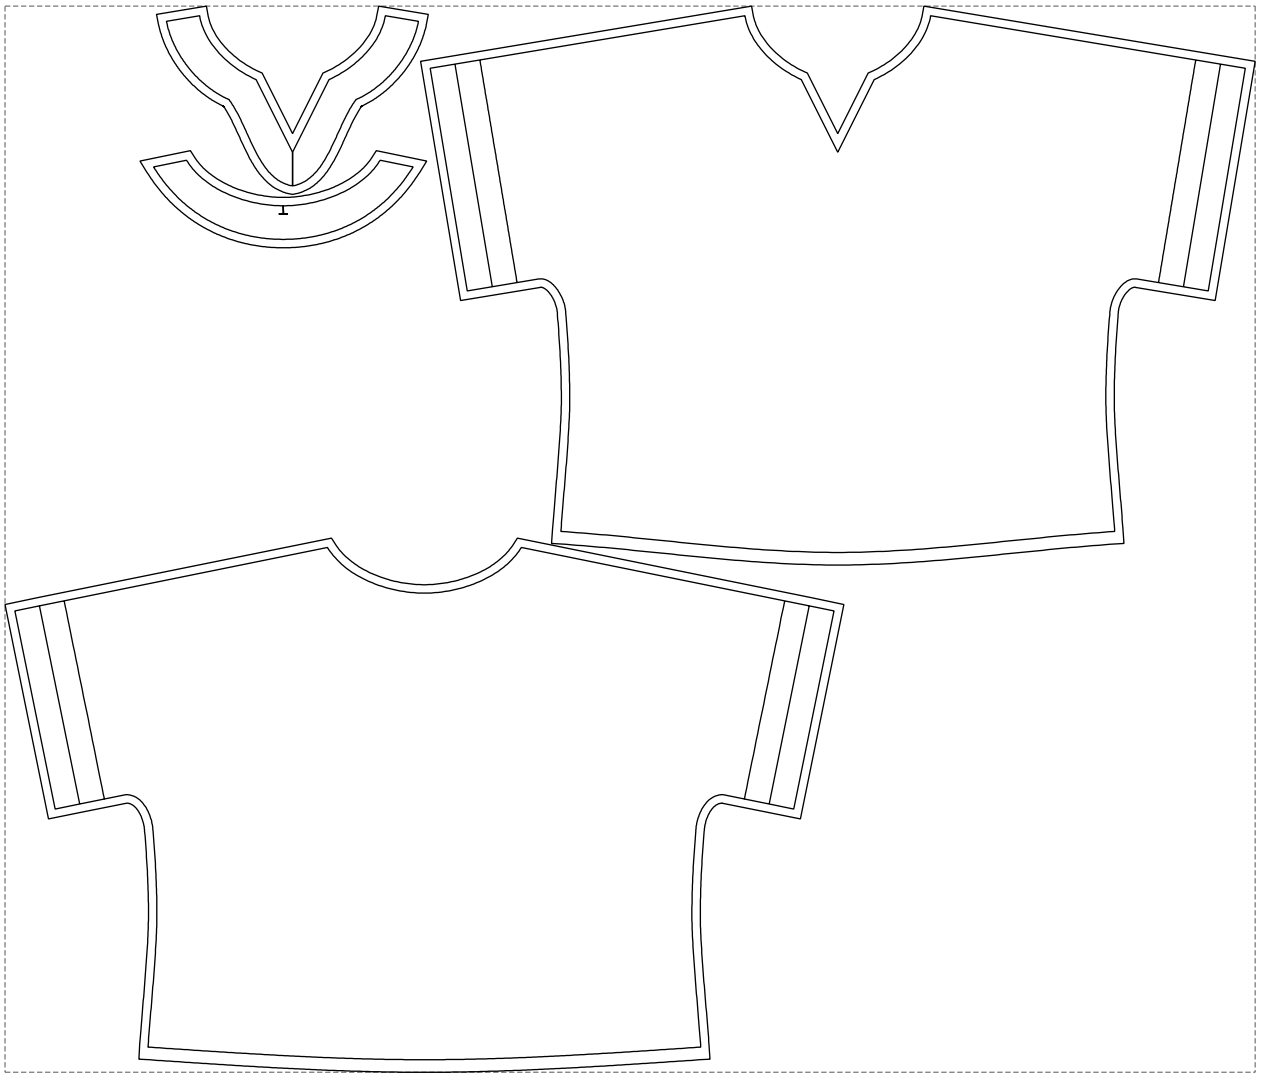

# Example

size:1488.80 x1269.98 mm

Maneken =1 ver.0

rz\_1=170

rz\_16=116

rz\_17=100

rz\_18=98.8

rz\_19=124