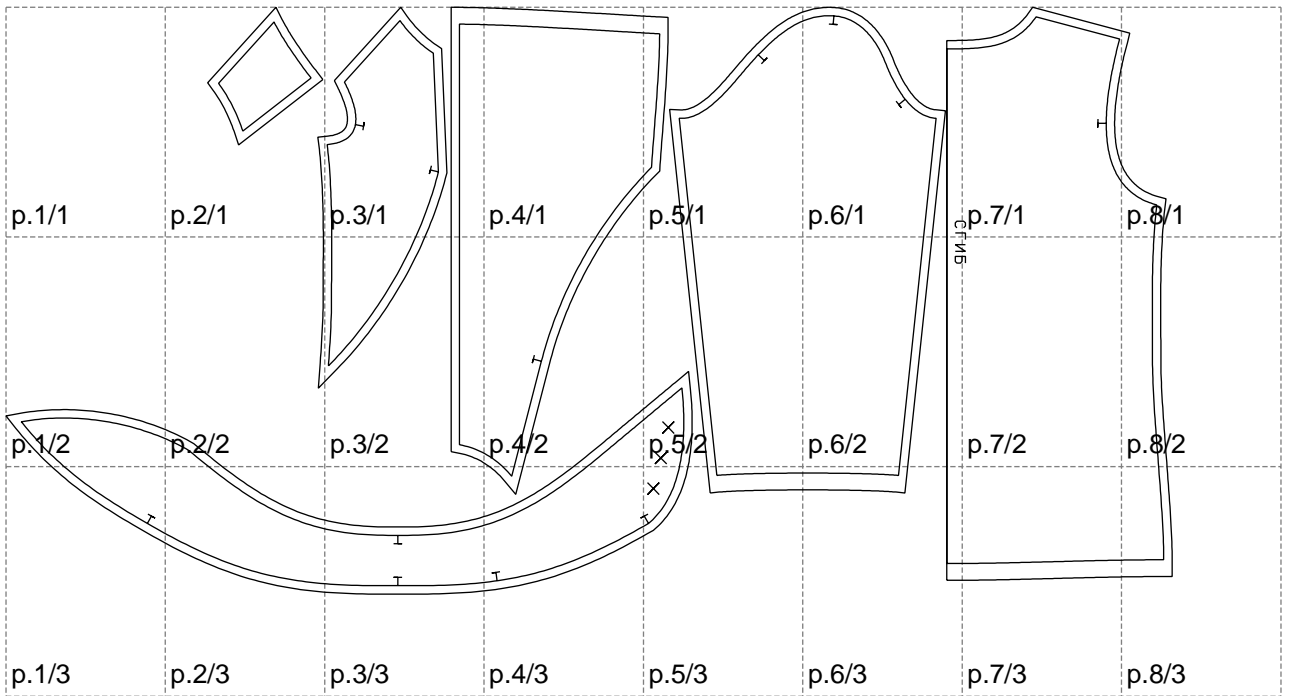

Not for print

Paper size: A4, size:1388.97 x698.68 mm

# Example

size:1499.00 x1427.90 mm

Maneken =1 ver.0

rz\_1=170

rz\_16=88

rz\_17=75.6

rz\_18=67.6

rz\_19=96

rz\_20=94.6

---

. . . . .  
. . . . .  
. . . . .