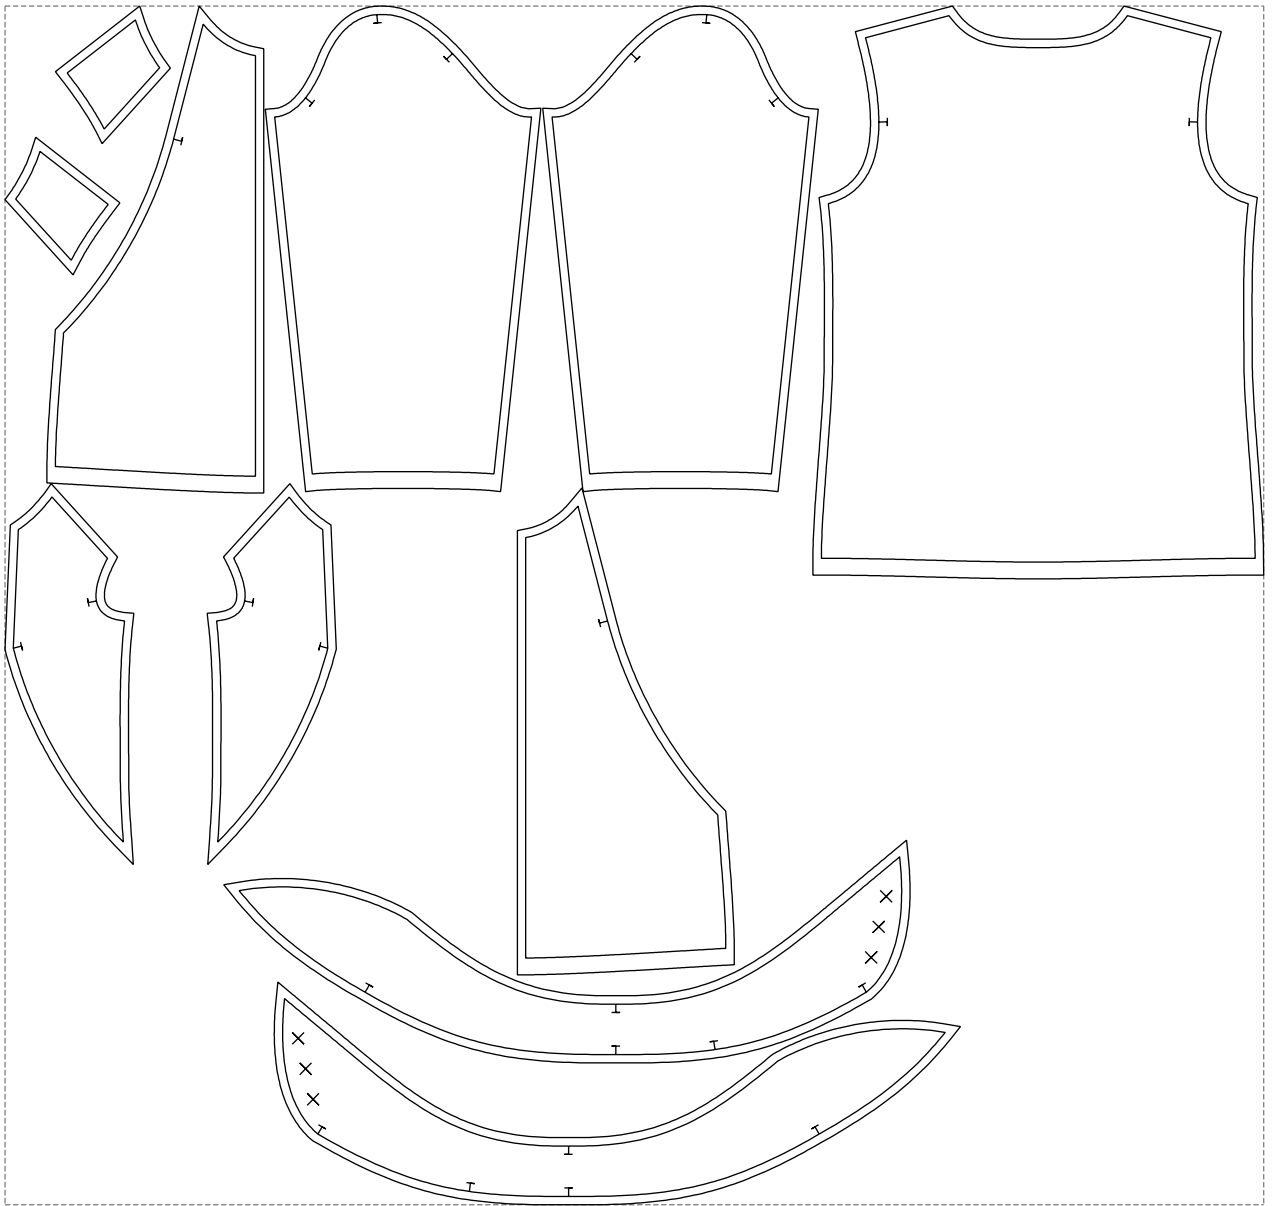

Not for print

Paper size: A4, size:1388.97 x698.68 mm

# Example

size:1499.00 x1427.90 mm

Maneken =1 ver.0

rz\_1=170

rz\_16=88

rz\_17=75.6

rz\_18=67.6

rz\_19=96