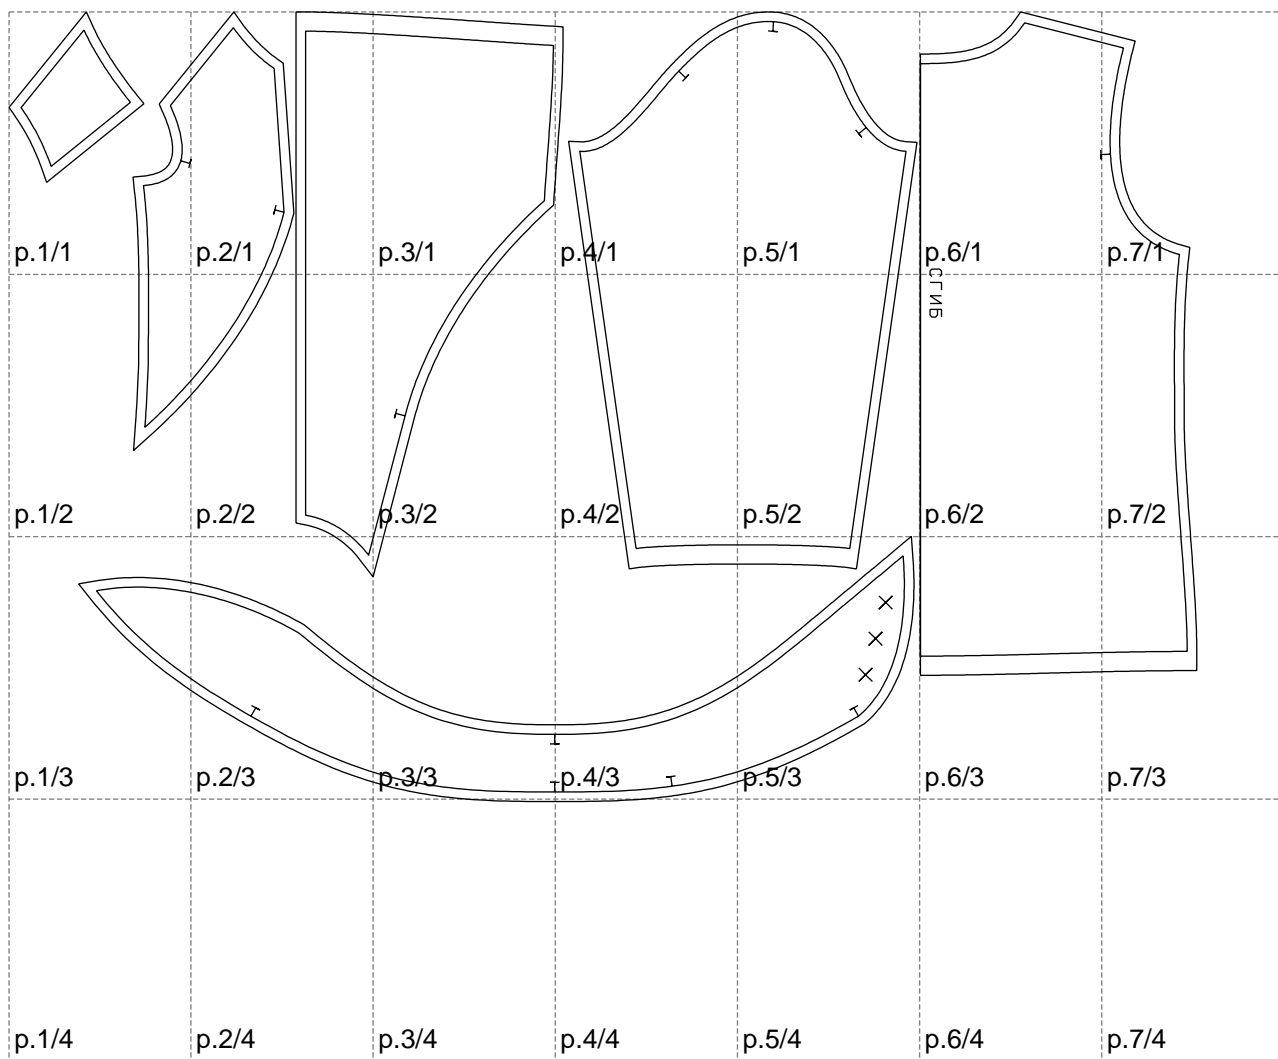

Not for print

Paper size: A4, size:1237.93 x822.60 mm

# Example

size:1499.00 x1421.95 mm

Maneken =1 ver.0

rz\_1=170

rz\_16=96

rz\_17=82

rz\_18=76

rz\_19=104

rz\_20=101.8

---

. . . . .  
. . . . .  
. . . . .