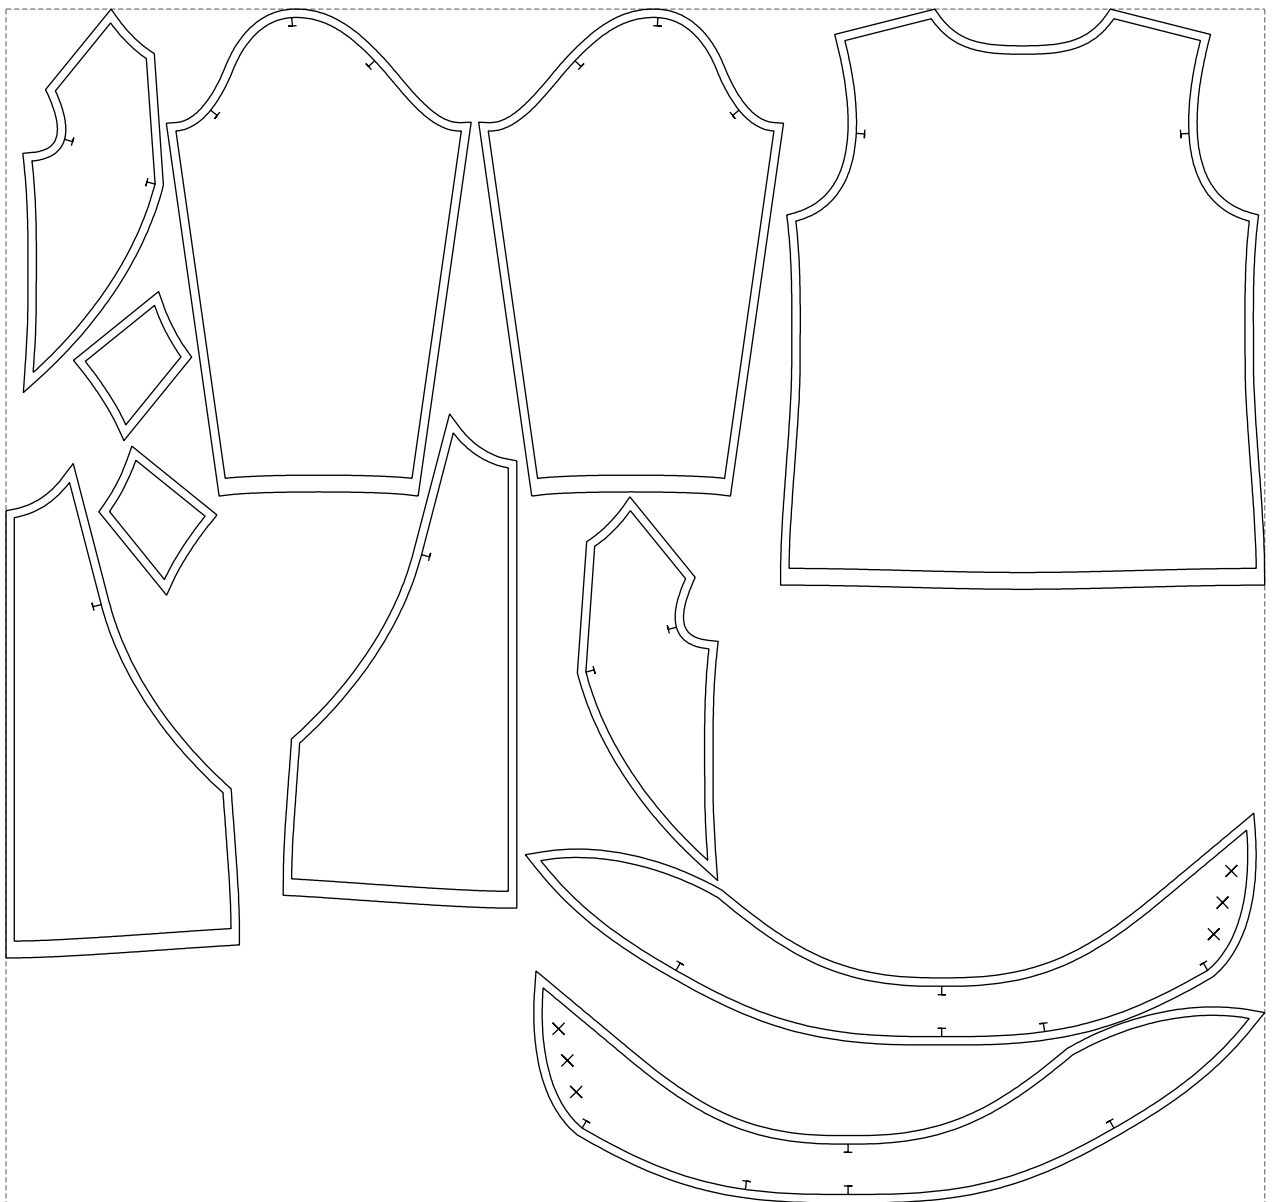

Not for print

Paper size: A4, size:1237.93 x822.60 mm

# Example

size:1499.00 x1421.95 mm

Maneken =1 ver.0

rz\_1=170

rz\_16=96

rz\_17=82

rz\_18=76

rz\_19=104

rz\_20=101.8

---

. . . . .  
. . . . .  
. . . . .