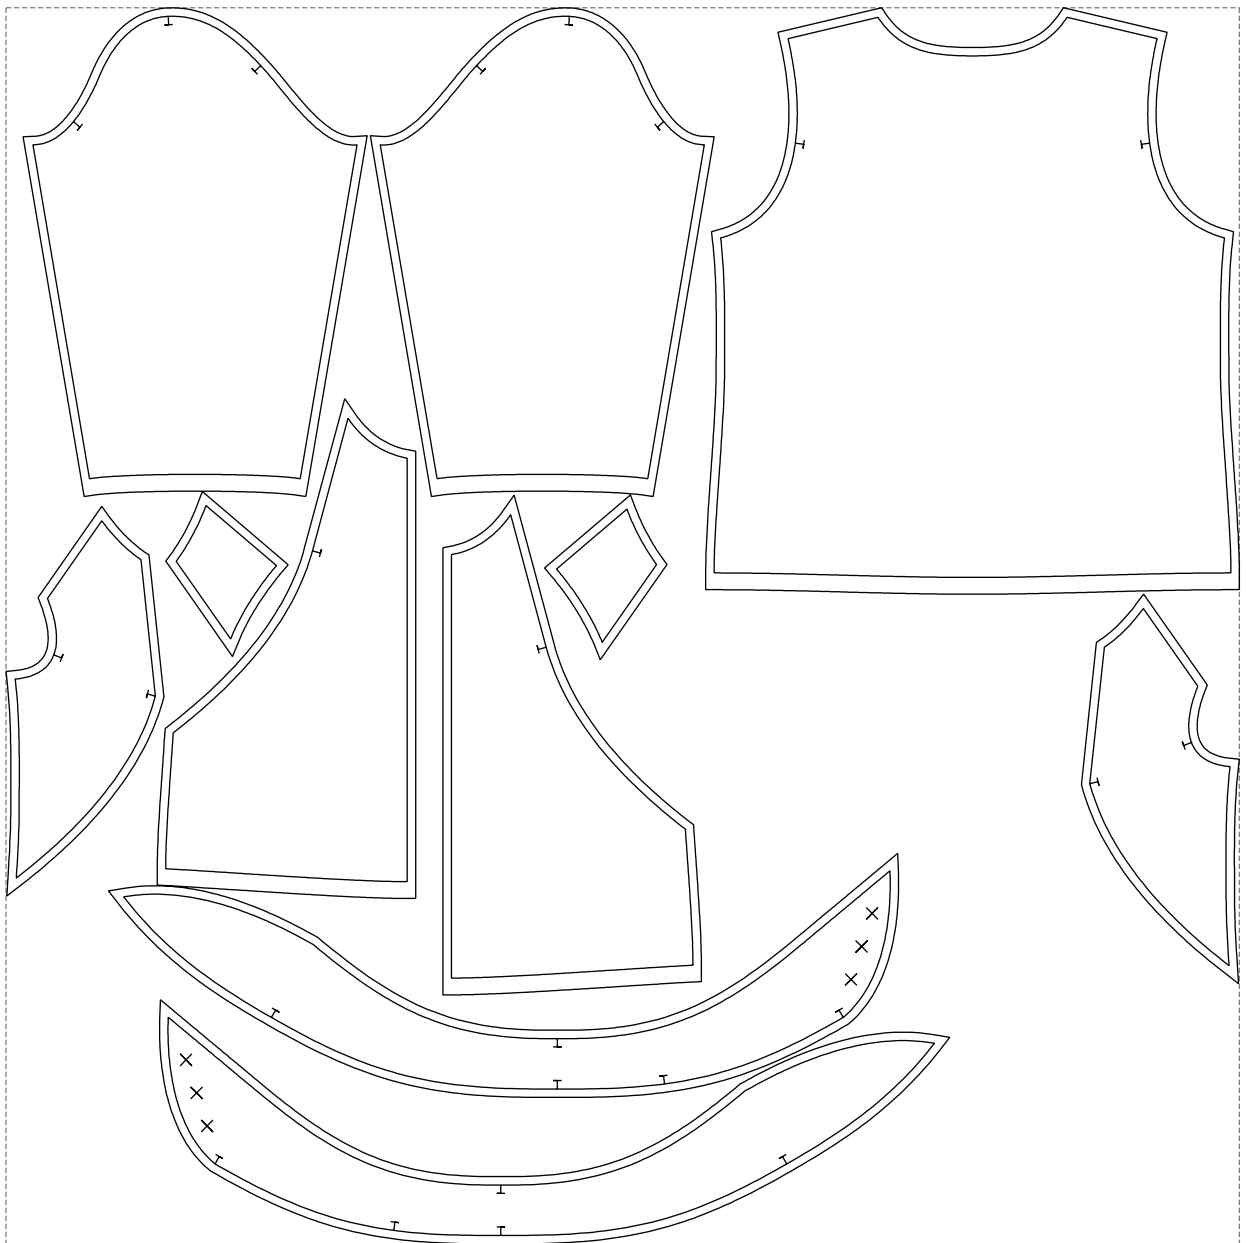

Not for print

Paper size: A4, size:1358.89 x828.48 mm

# Example

size:1468.98 x1472.22 mm

Maneken =1 ver.0

rz\_1=170

rz\_16=108

rz\_17=92.5

rz\_18=89.2

rz\_19=116