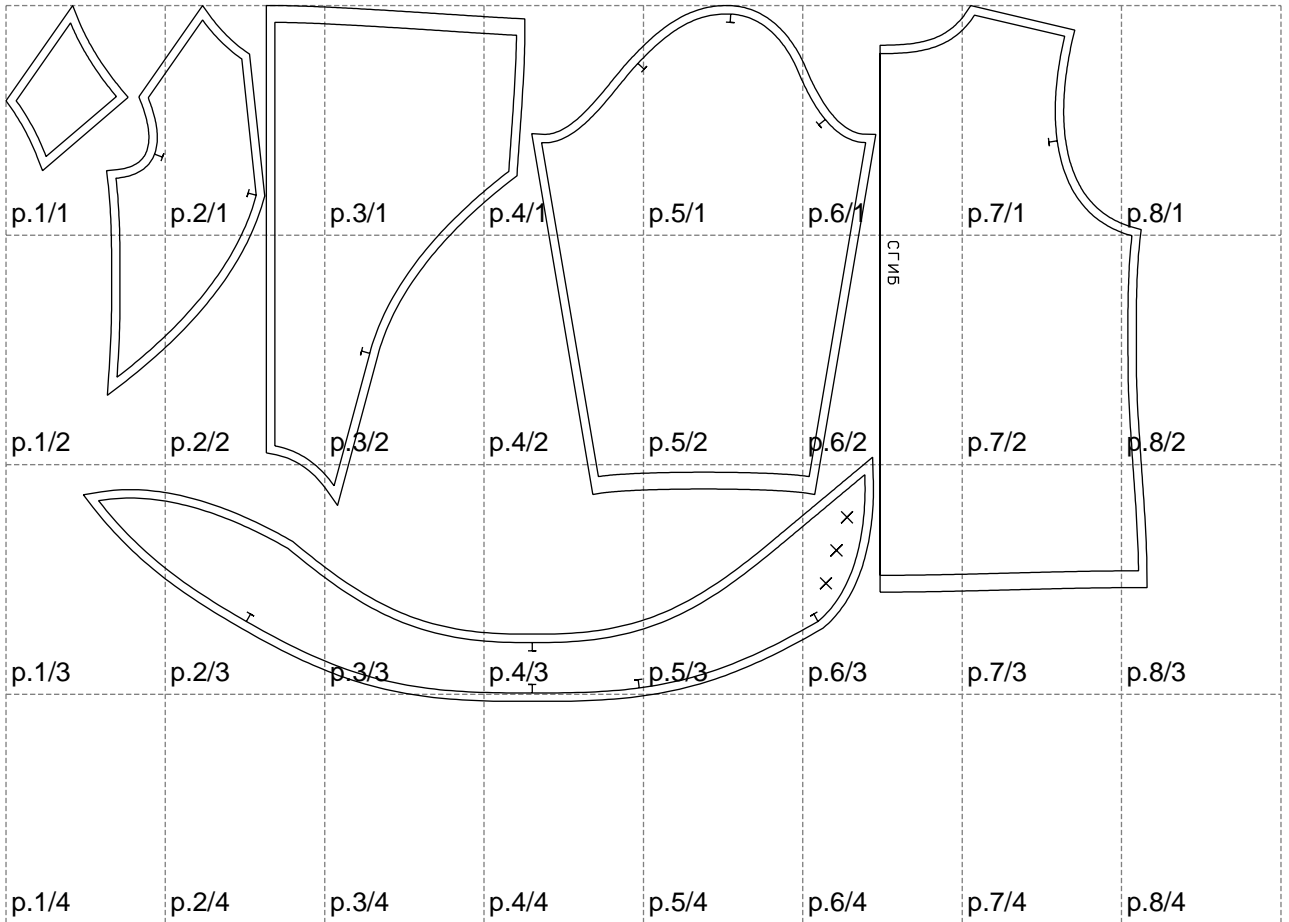

Not for print

Paper size: A4, size:1358.89 x828.48 mm

# Example

size:1468.98 x1472.22 mm

Maneken =1 ver.0

rz\_1=170

rz\_16=108

rz\_17=92.5

rz\_18=89.2

rz\_19=116

rz\_20=113

---

. . . . .  
. . . . .  
. . . . .