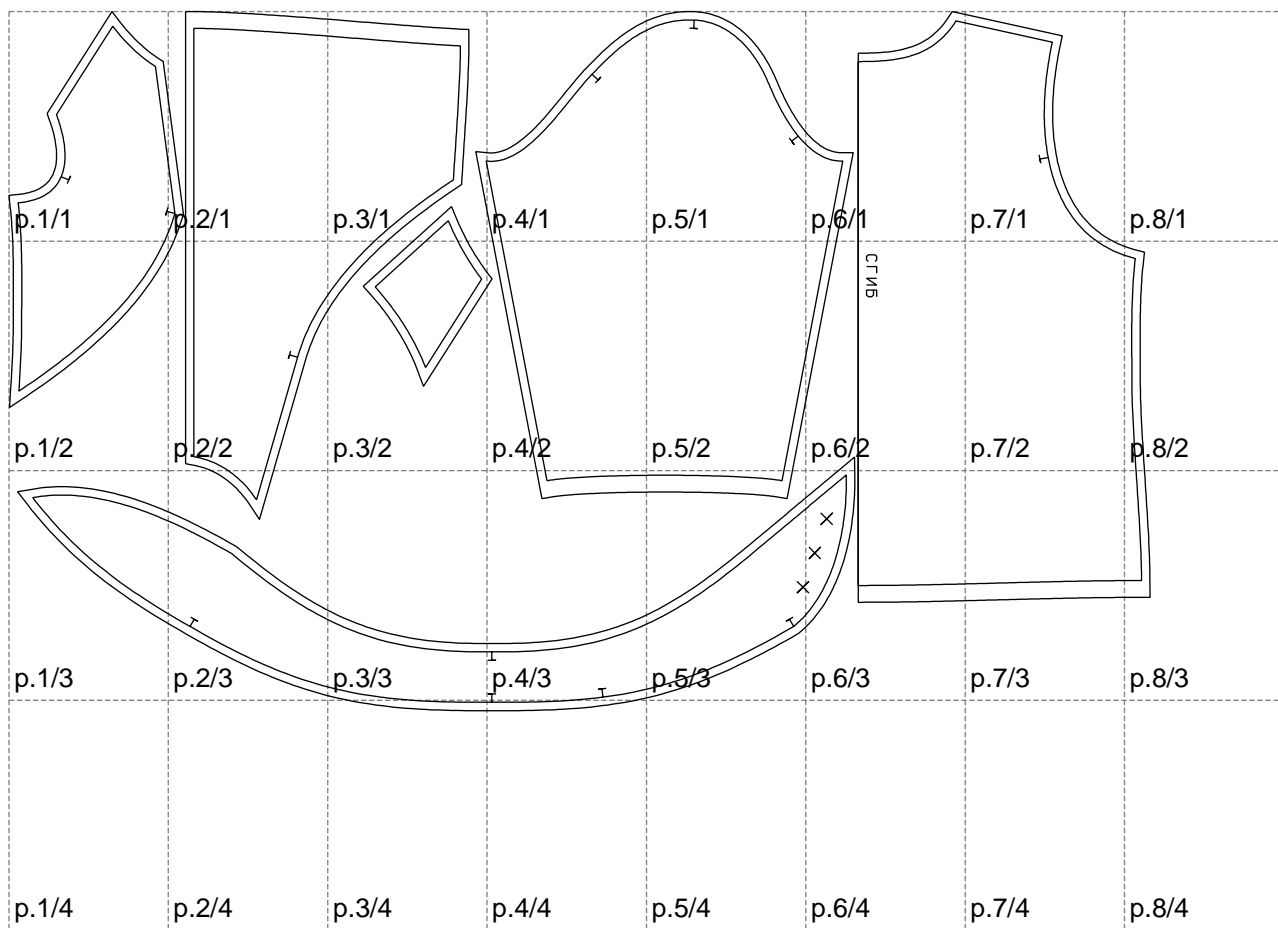

Not for print

Paper size: A4, size:1358.96 x832.43 mm

# Example

size:1488.91 x1581.10 mm

Maneken =1 ver.0

rz\_1=170

rz\_16=120

rz\_17=104

rz\_18=103.6

rz\_19=128

rz\_20=125.1

---

. . . . .  
. . . . .  
. . . . .