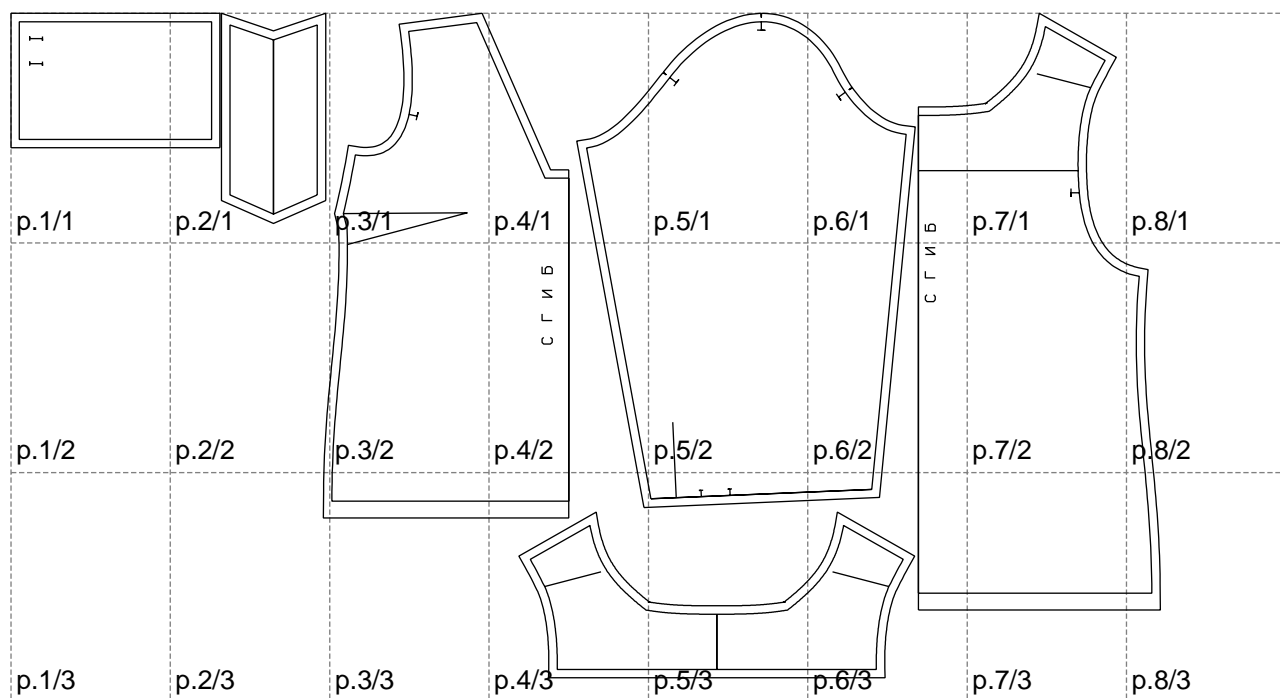

Not for print

Paper size: A4, size:1368.74 x791.27 mm

# Example

size:1499.00 x1193.48 mm

Maneken =1 ver.0

rz\_1=170

rz\_16=92

rz\_17=78.8

rz\_18=71.8

rz\_19=100

rz\_20=98.1

---

. . . . .  
. . . . .  
. . . . .