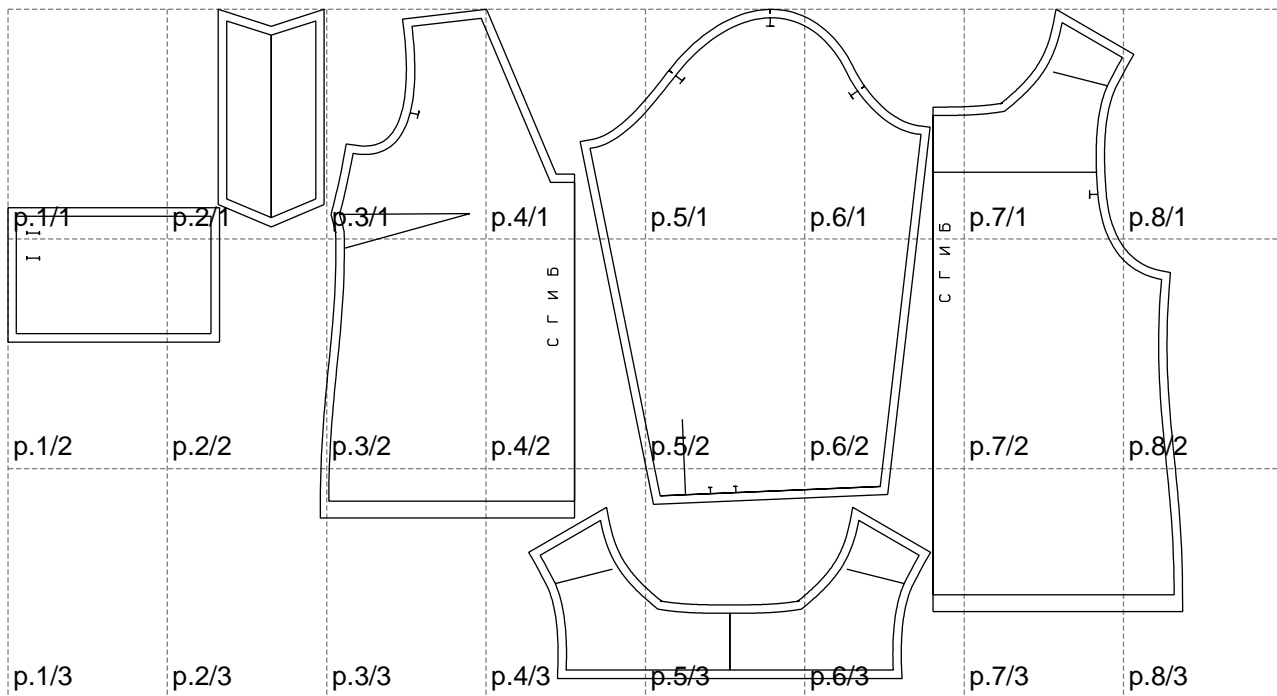

Not for print

Paper size: A4, size:1399.00 x796.77 mm

# Example

size:1499.00 x1206.81 mm

Maneken =1 ver.0

rz\_1=170

rz\_16=96

rz\_17=82

rz\_18=76

rz\_19=104

rz\_20=101.8

---

. . . . .  
. . . . .  
. . . . .