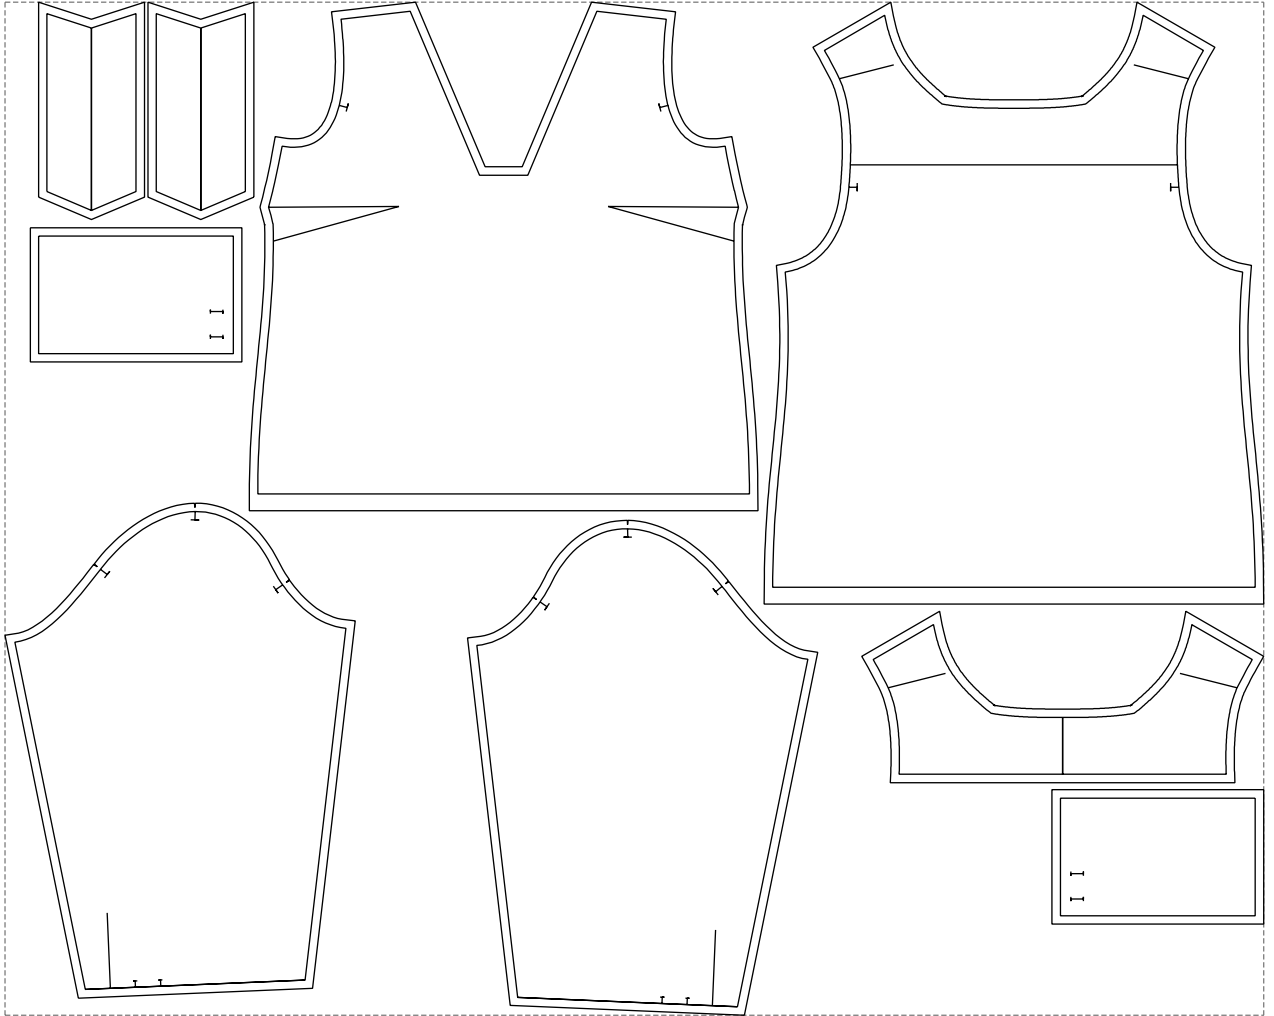

Not for print

Paper size: A4, size:1399.00 x796.77 mm

# Example

size:1499.00 x1206.81 mm

Maneken =1 ver.0

rz\_1=170

rz\_16=96

rz\_17=82

rz\_18=76

rz\_19=104

rz\_20=101.8

---

. . . . .  
. . . . .  
. . . . .