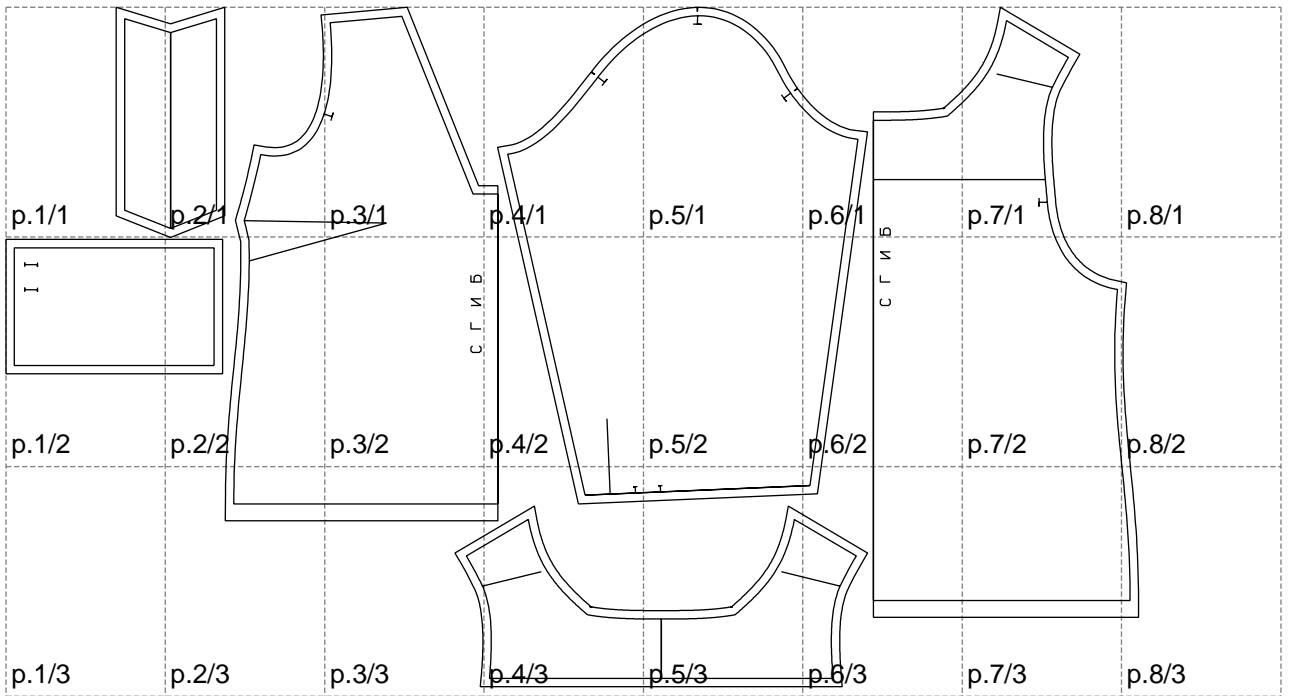

Not for print

Paper size: A4, size:1348.96 x809.08 mm

# Example

size:1458.68 x1211.87 mm

Maneken =1 ver.0

rz\_1=170

rz\_16=104

rz\_17=88.9

rz\_18=84.4

rz\_19=112

rz\_20=109.3

---

. . . . .  
. . . . .  
. . . . .