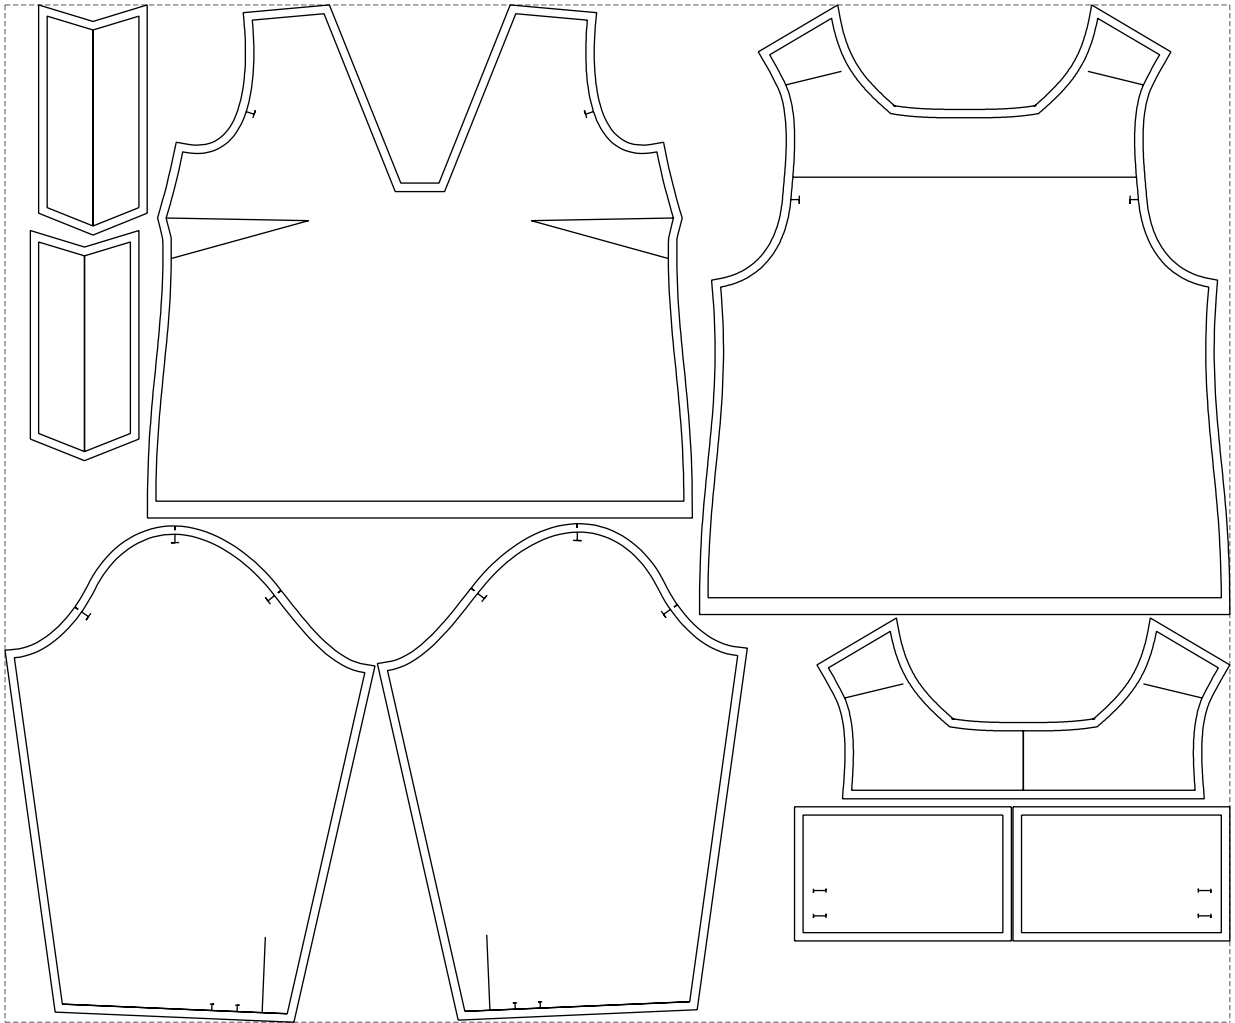

Not for print

Paper size: A4, size:1348.96 x809.08 mm

# Example

size:1458.68 x1211.87 mm

Maneken =1 ver.0

rz\_1=170

rz\_16=104

rz\_17=88.9

rz\_18=84.4

rz\_19=112

rz\_20=109.3

---

. . . . .  
. . . . .  
. . . . .