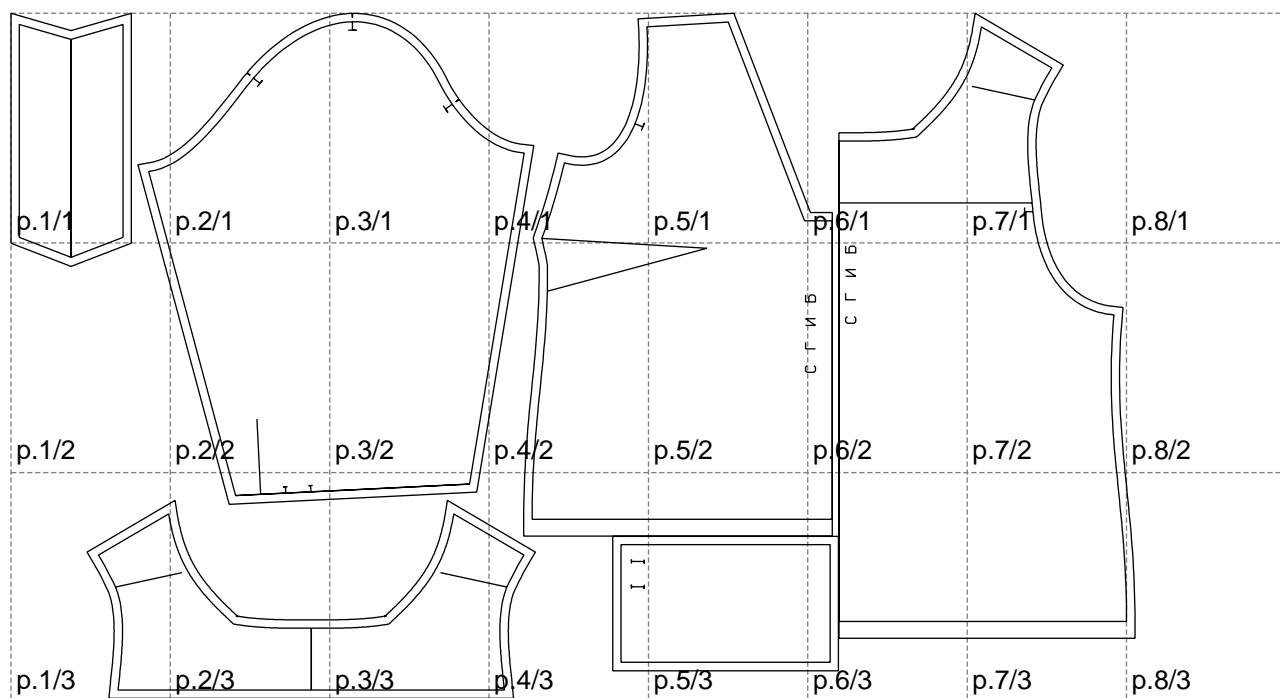

Not for print

Paper size: A4, size:1338.74 x815.64 mm

# Example

size:1499.00 x1424.52 mm

Maneken =1 ver.0

rz\_1=170

rz\_16=120

rz\_17=104

rz\_18=103.6

rz\_19=128

rz\_20=125.1

---

. . . . .  
. . . . .  
. . . . .