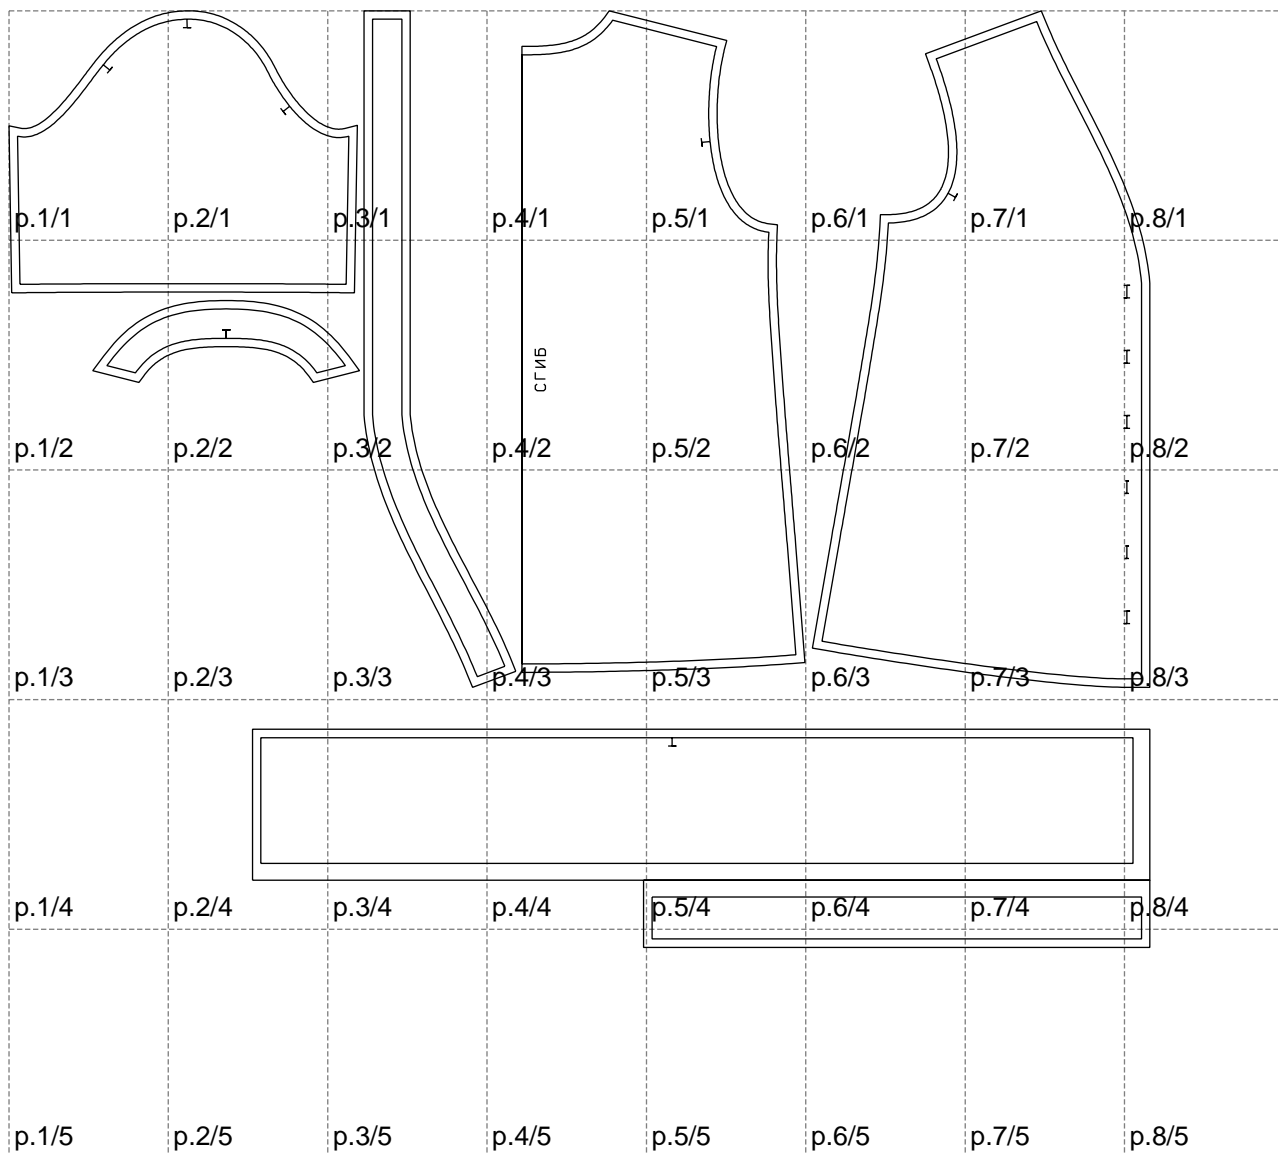

Not for print

Paper size: A4, size:1358.84 x1115.33 mm

Example

size:1488.94 x2210.62 mm

Maneken =1 ver.0

rz_1=170

rz_16=104

rz_17=88.9

rz_18=84.4

rz_19=112

rz_20=109.3

.
.
.