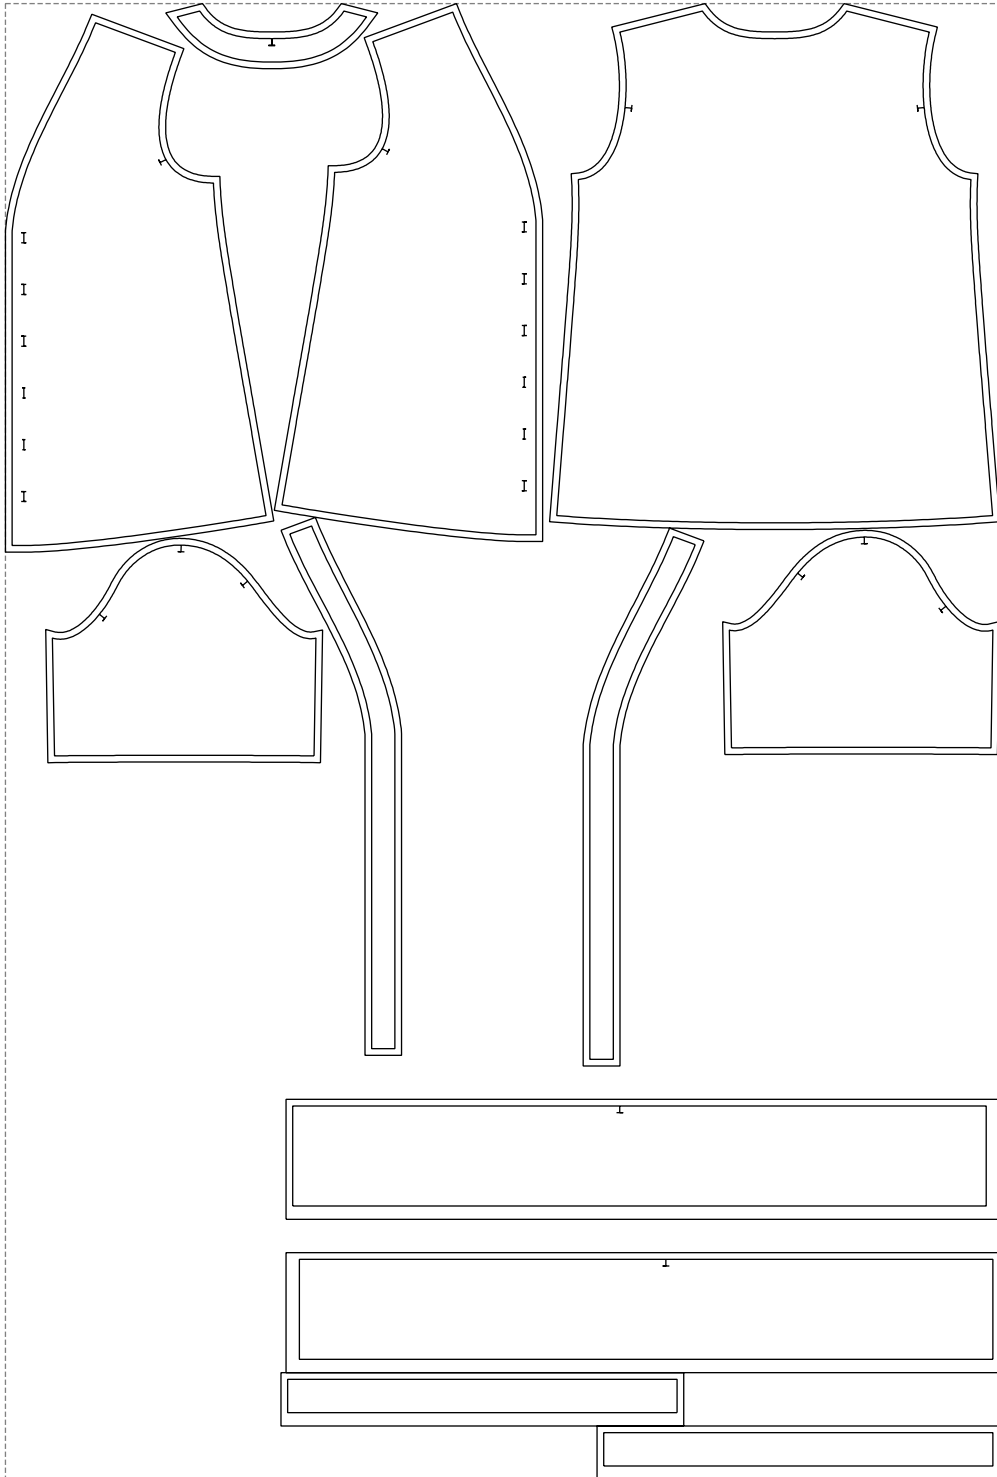

Not for print

Paper size: A4, size:1358.84 x1115.33 mm

Example

size:1488.94 x2210.62 mm

Maneken =1 ver.0

rz_1=170

rz_16=104

rz_17=88.9

rz_18=84.4

rz_19=112

rz_20=109.3

.
.
.