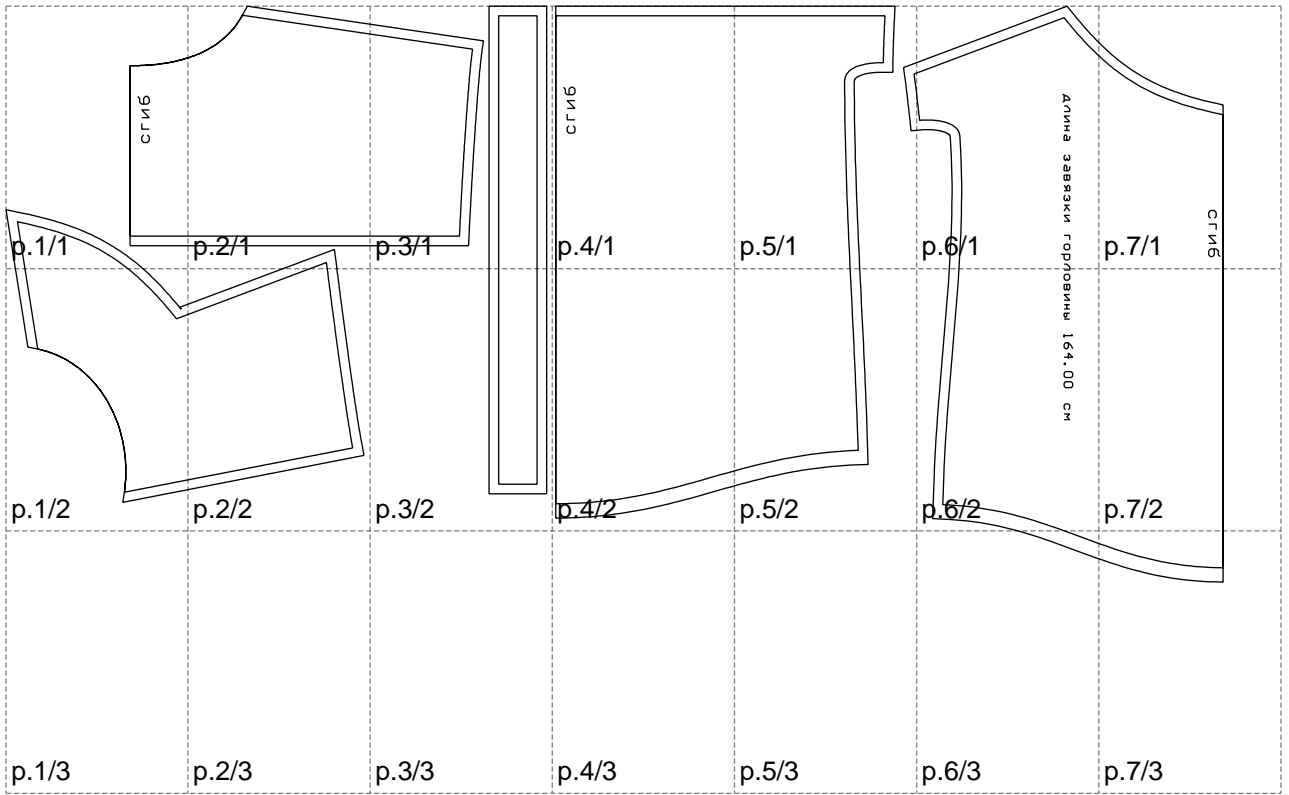

Not for print

Paper size: A4, size:1268.27 x600.02 mm

# Example

size:1478.90 x304.86 mm

Maneken =1 ver.0

rz\_1=170

rz\_16=104

rz\_17=88.9

rz\_18=84.4

rz\_19=112

rz\_20=109.3

---

. . . . .  
. . . . .  
. . . . .