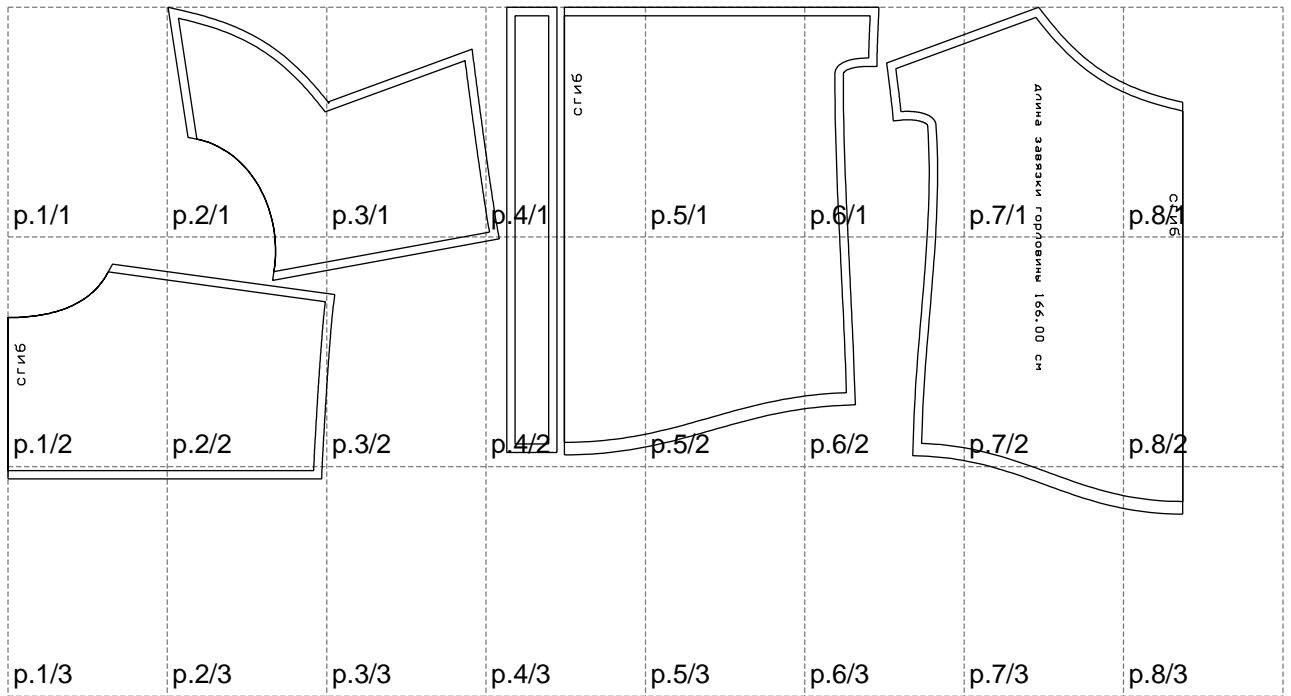

Not for print

Paper size: A4, size:1399.00 x603.39 mm

# Example

size:1488.96 x557.72 mm

Maneken =1 ver.0

rz\_1=170

rz\_16=112

rz\_17=96.2

rz\_18=94

rz\_19=120

rz\_20=117

---

. . . . .  
. . . . .  
. . . . .