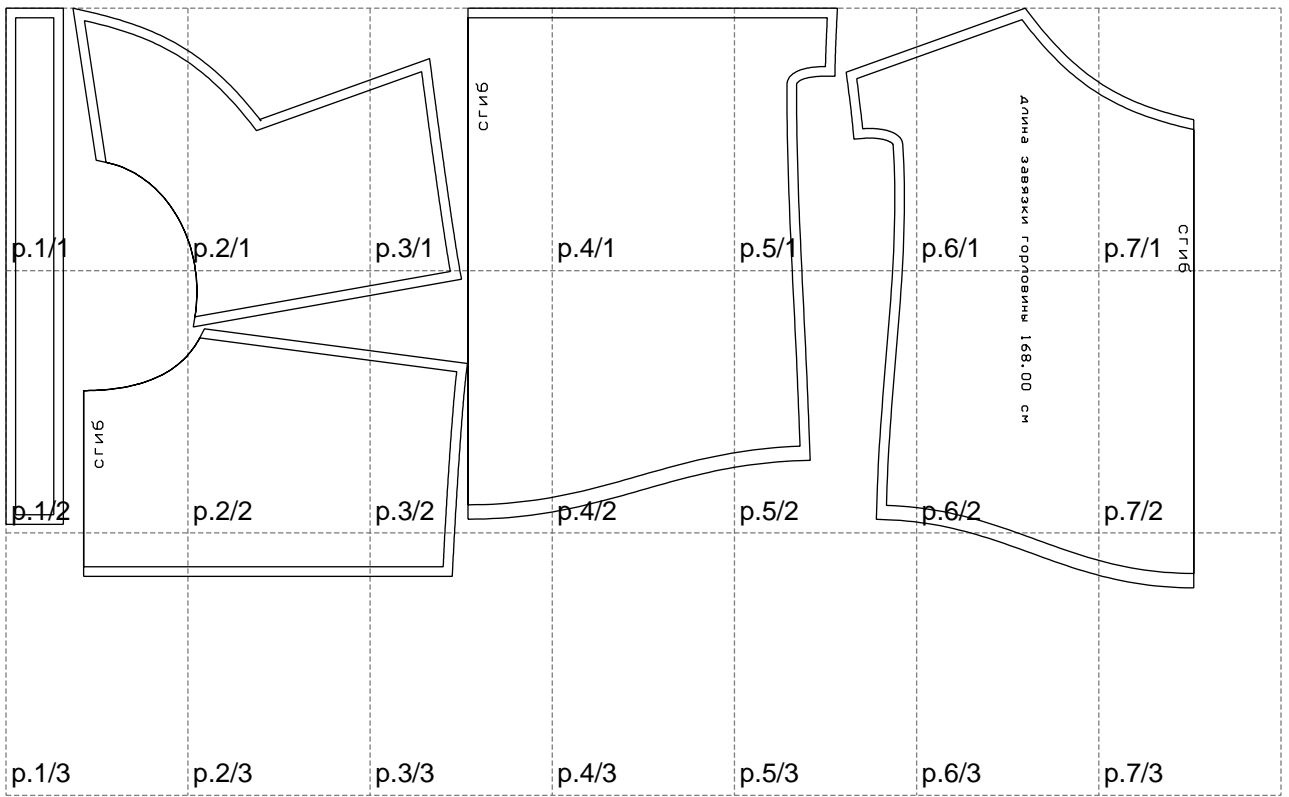

Not for print

Paper size: A4, size:1237.92 x603.99 mm

# Example

size:1488.96 x576.03 mm

Maneken =1 ver.0

rz\_1=170

rz\_16=116

rz\_17=100

rz\_18=98.8

rz\_19=124

rz\_20=121

---

. . . . .  
. . . . .  
. . . . .