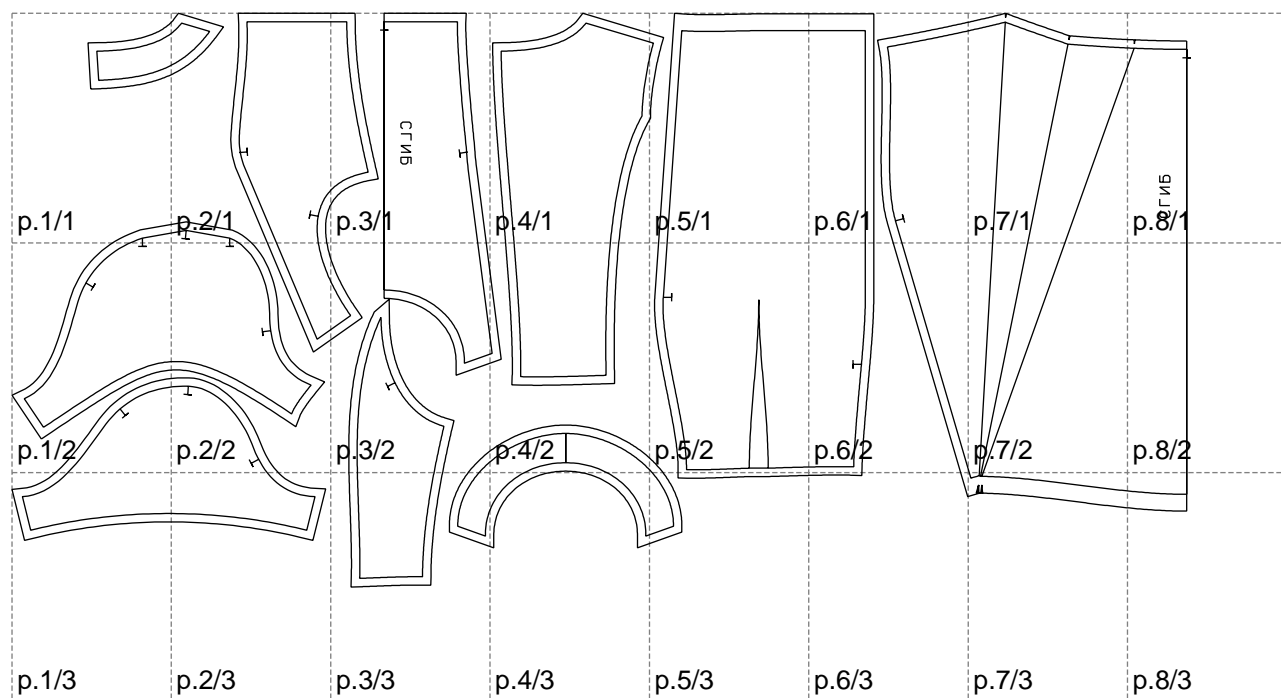

Not for print

Paper size: A4, size:1404.00 x683.11 mm

# Example

size:1499.00 x1161.90 mm

Maneken =1 ver.0

rz\_1=170

rz\_16=88

rz\_17=75.6

rz\_18=67.6

rz\_19=96

rz\_20=94.6

---

. . . . .  
. . . . .  
. . . . .