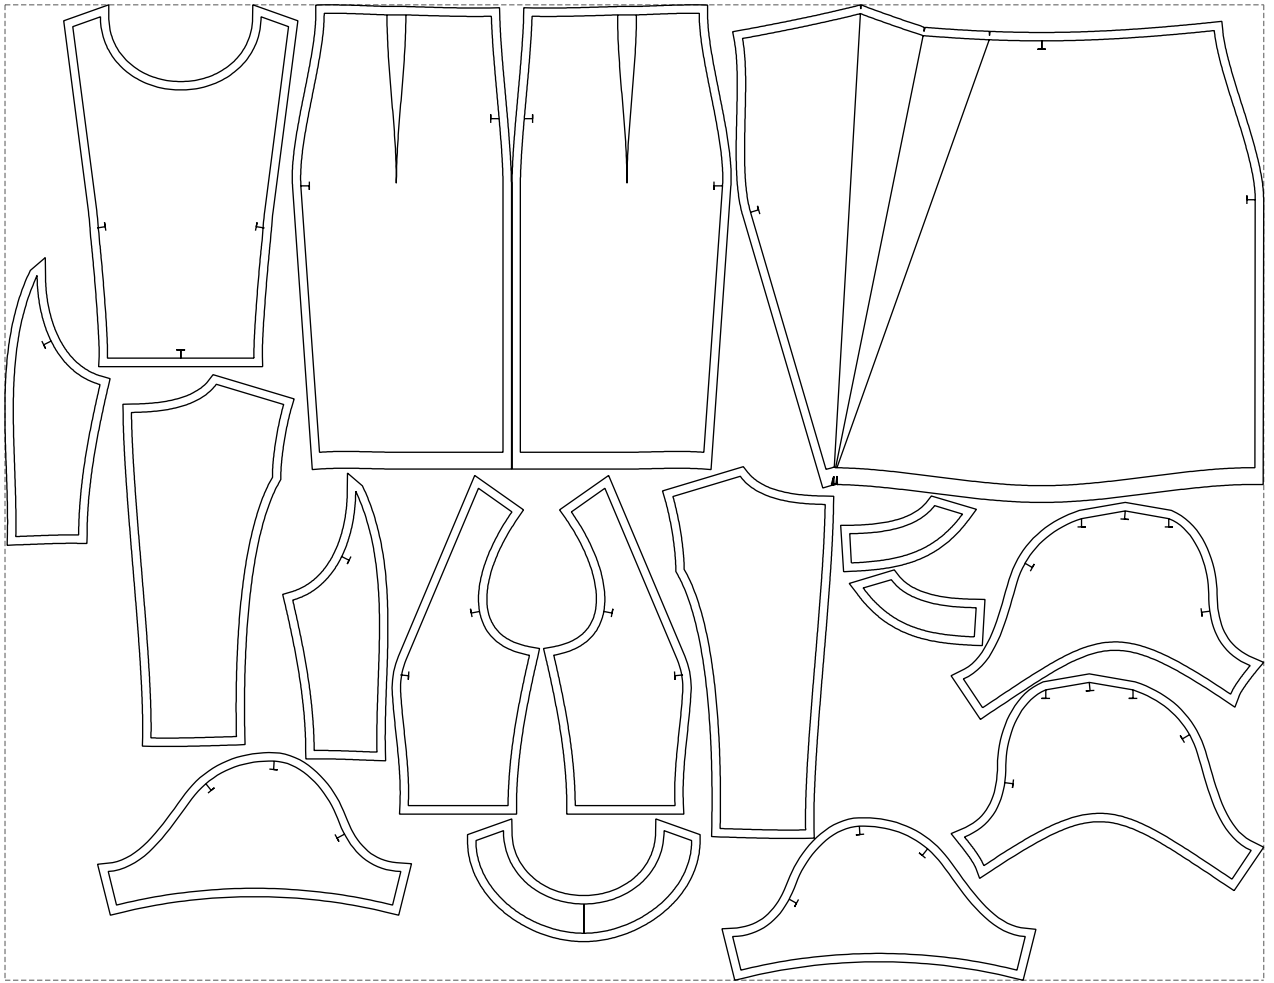

Not for print

Paper size: A4, size:1404.00 x683.11 mm

# Example

size:1499.00 x1161.90 mm

Maneken =1 ver.0

rz\_1=170

rz\_16=88

rz\_17=75.6

rz\_18=67.6

rz\_19=96