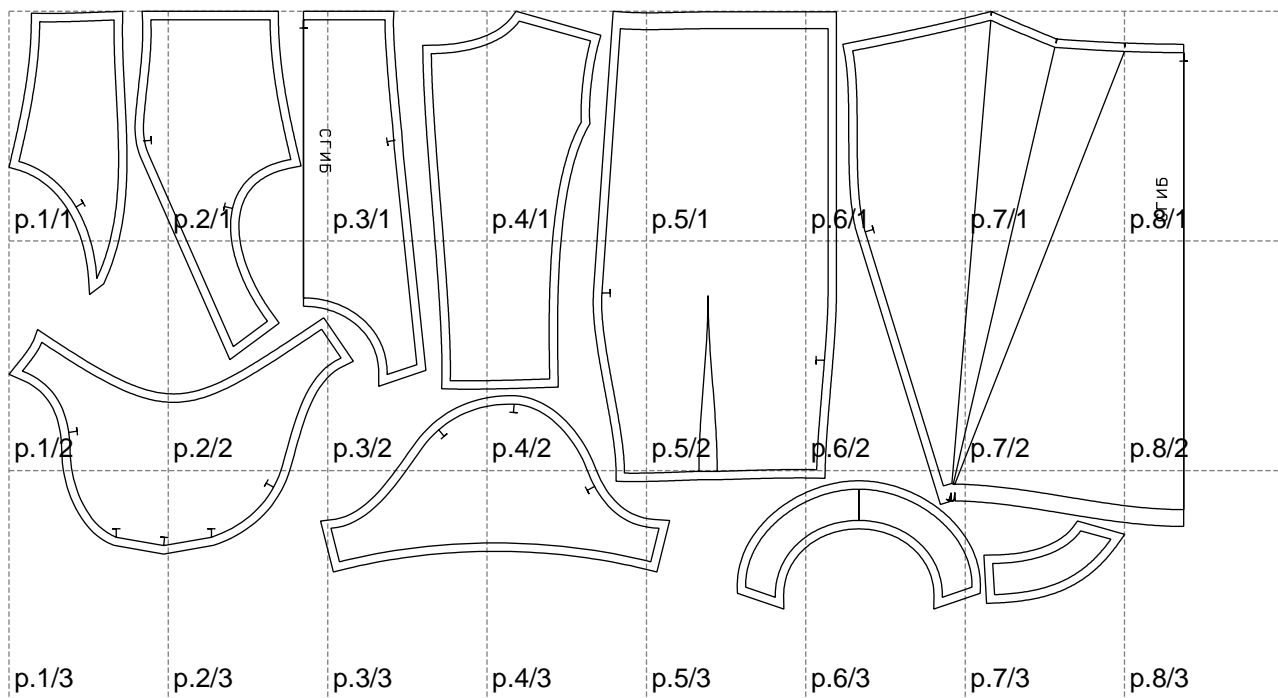

Not for print

Paper size: A4, size:1404.00 x711.59 mm

# Example

size:1499.00 x1253.79 mm

Maneken =1 ver.0

rz\_1=170

rz\_16=100

rz\_17=85.4

rz\_18=80.2

rz\_19=108

rz\_20=105.4

---

. . . . .  
. . . . .  
. . . . .