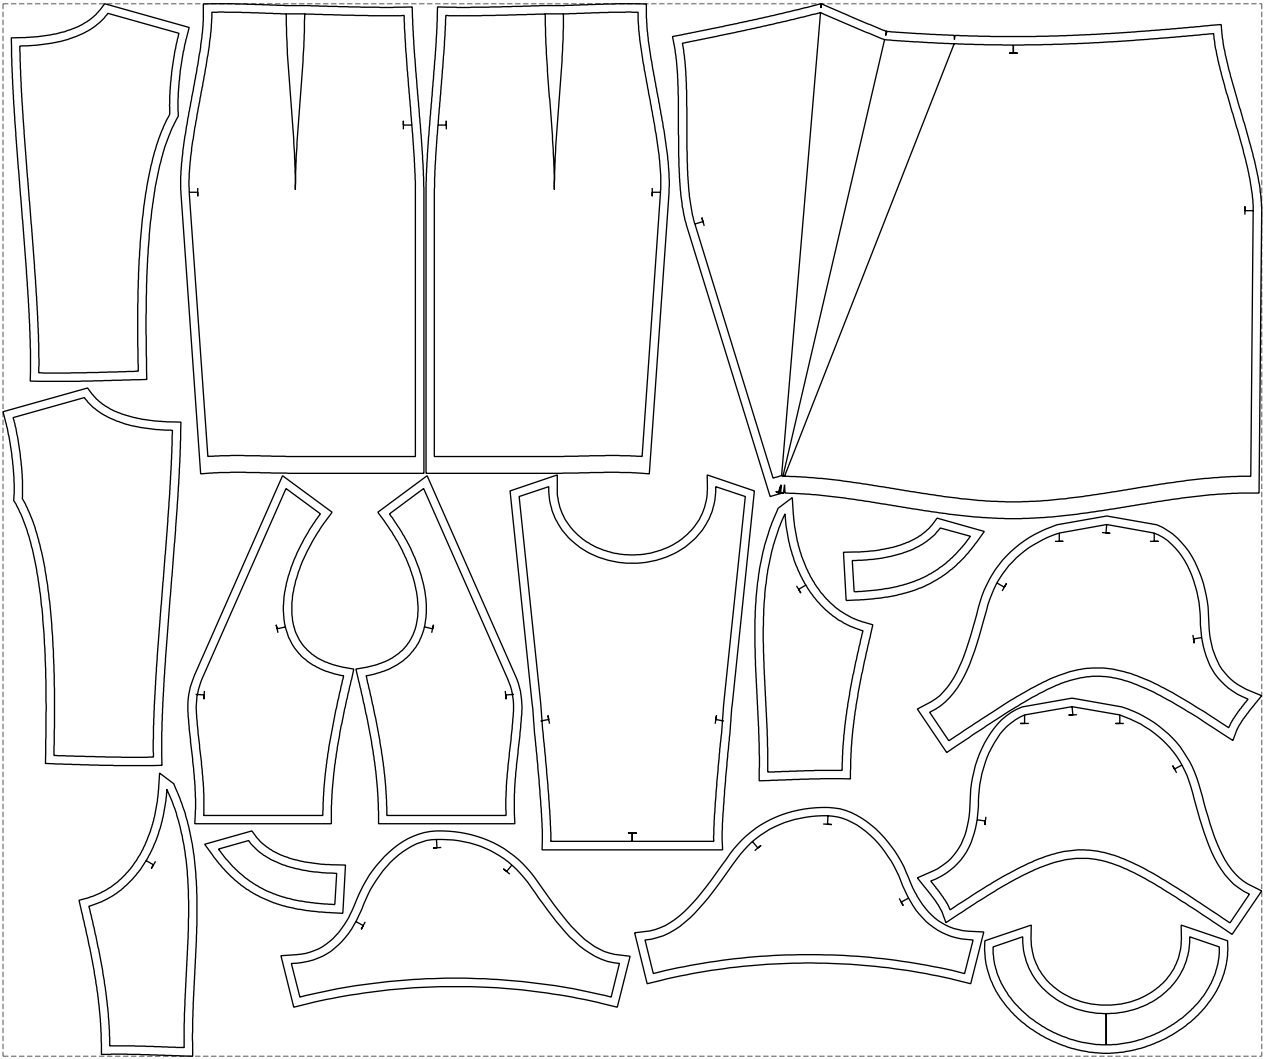

Not for print

Paper size: A4, size:1404.00 x711.59 mm

# Example

size:1499.00 x1253.79 mm

Maneken =1 ver.0

rz\_1=170

rz\_16=100

rz\_17=85.4

rz\_18=80.2

rz\_19=108

rz\_20=105.4

---

. . . . .  
. . . . .  
. . . . .