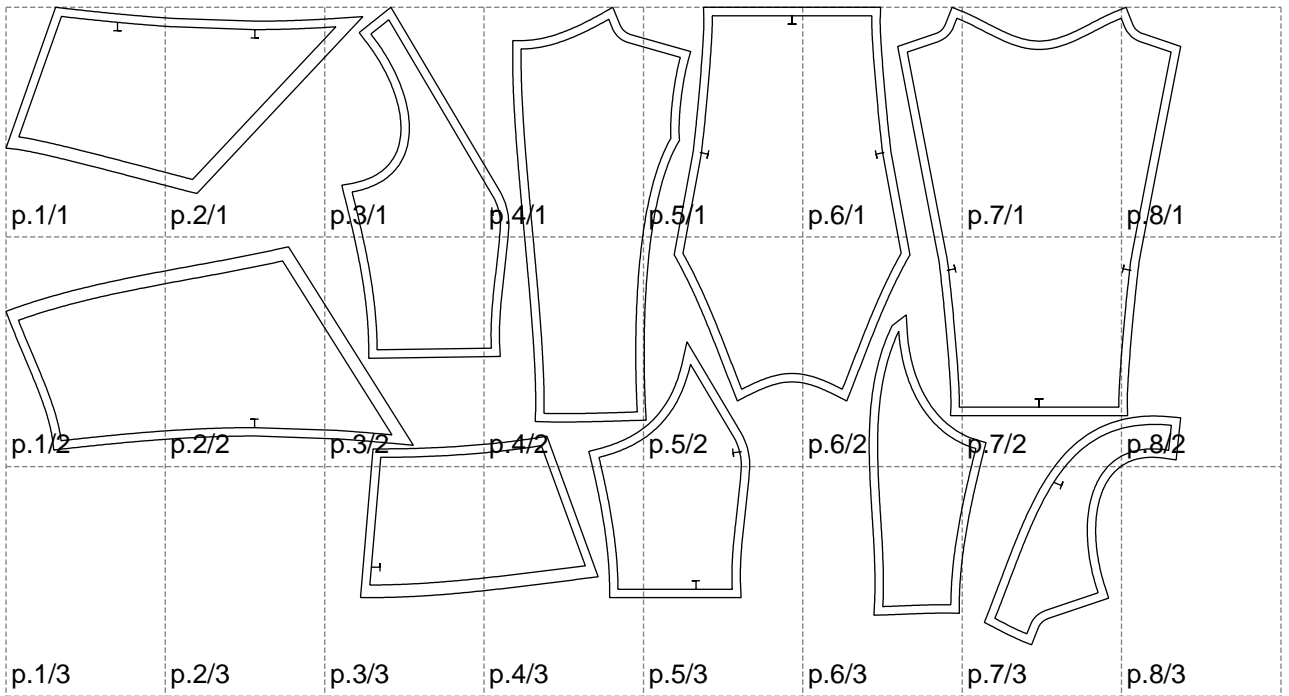

Not for print

Paper size: A4, size:1399.00 x758.99 mm

# Example

size:1499.00 x950.39 mm

Maneken =1 ver.0

rz\_1=170

rz\_16=100

rz\_17=85.4

rz\_18=80.2

rz\_19=108

rz\_20=105.4

---

. . . . .  
. . . . .  
. . . . .