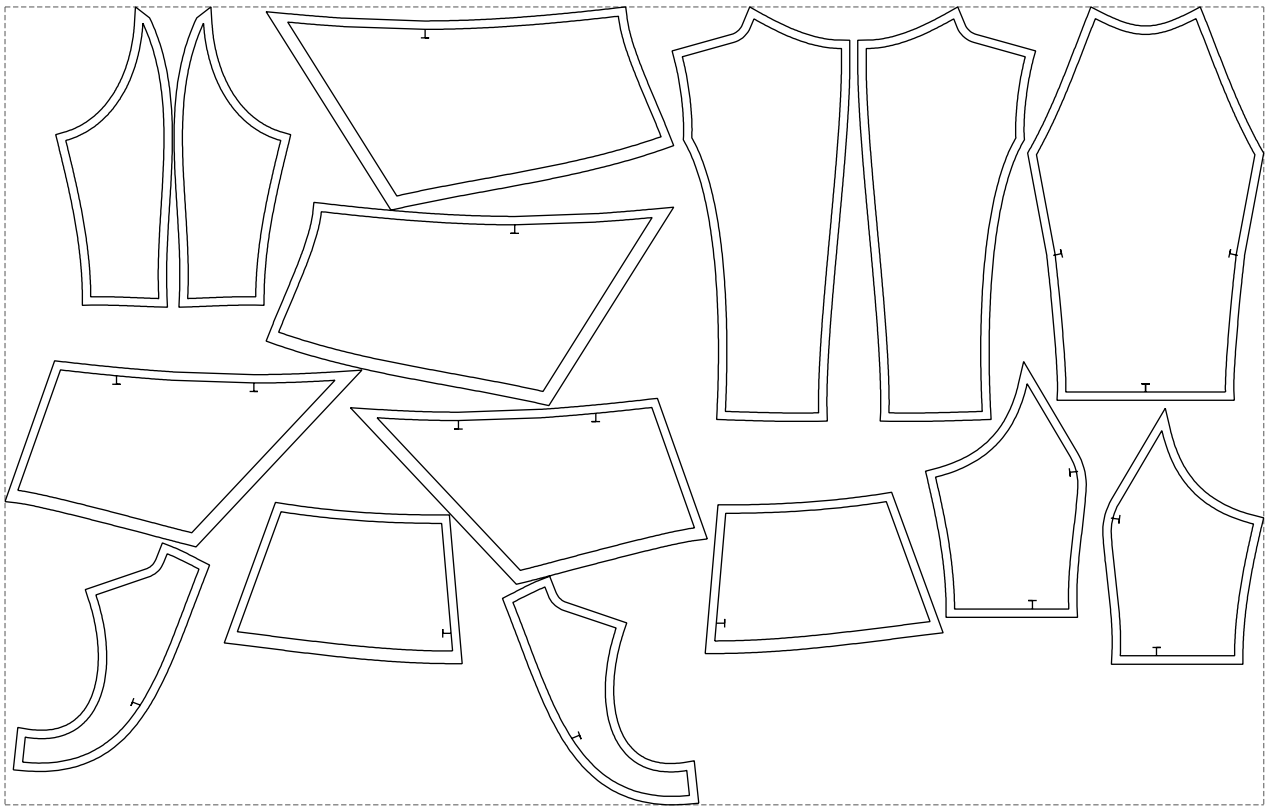

Not for print

Paper size: A4, size:1399.00 x758.99 mm

# Example

size:1499.00 x950.39 mm

Maneken =1 ver.0

rz\_1=170

rz\_16=100

rz\_17=85.4

rz\_18=80.2

rz\_19=108

rz\_20=105.4

---

. . . . .  
. . . . .  
. . . . .