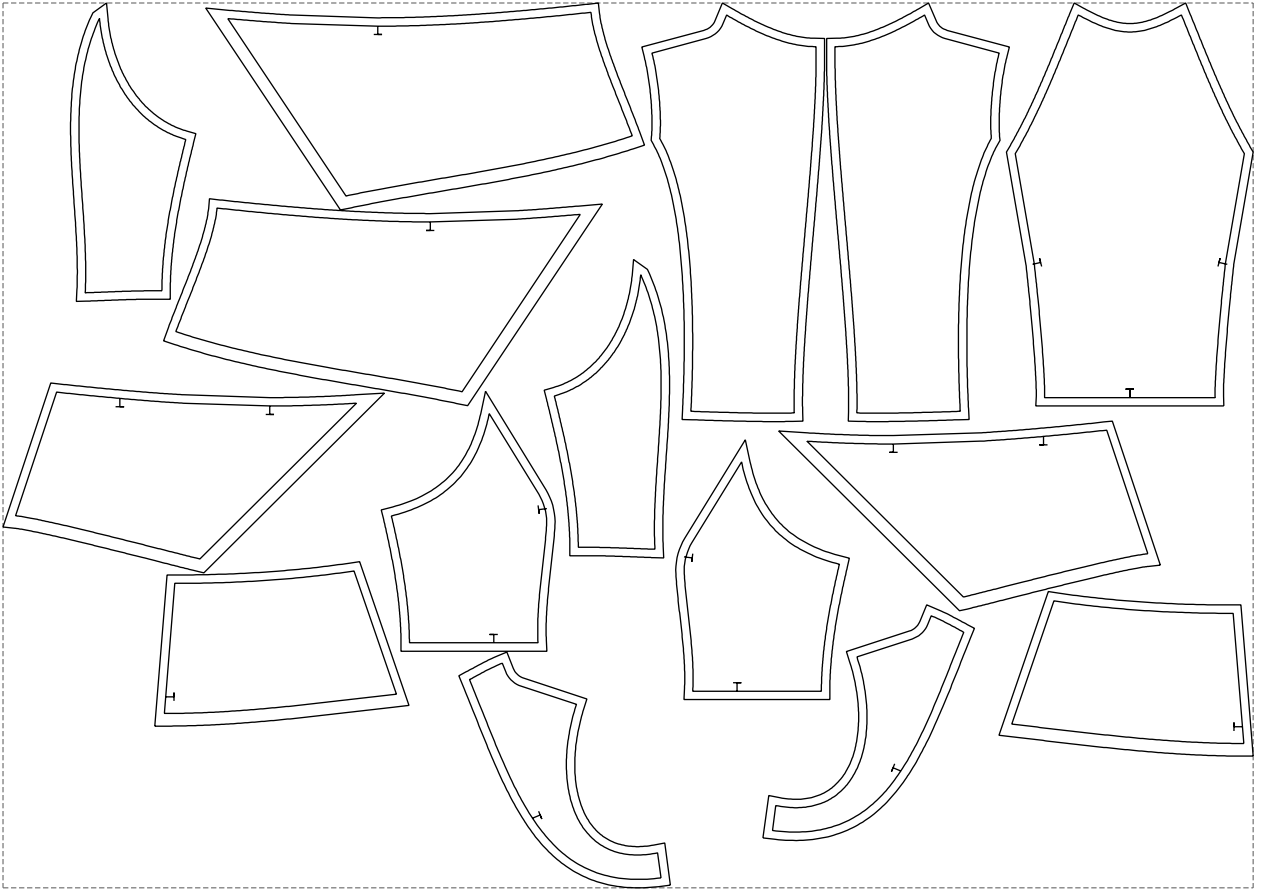

Not for print

Paper size: A4, size:1399.00 x930.66 mm

# Example

size:1488.96 x1053.80 mm

Maneken =1 ver.0

rz\_1=170

rz\_16=108

rz\_17=92.5

rz\_18=89.2

rz\_19=116