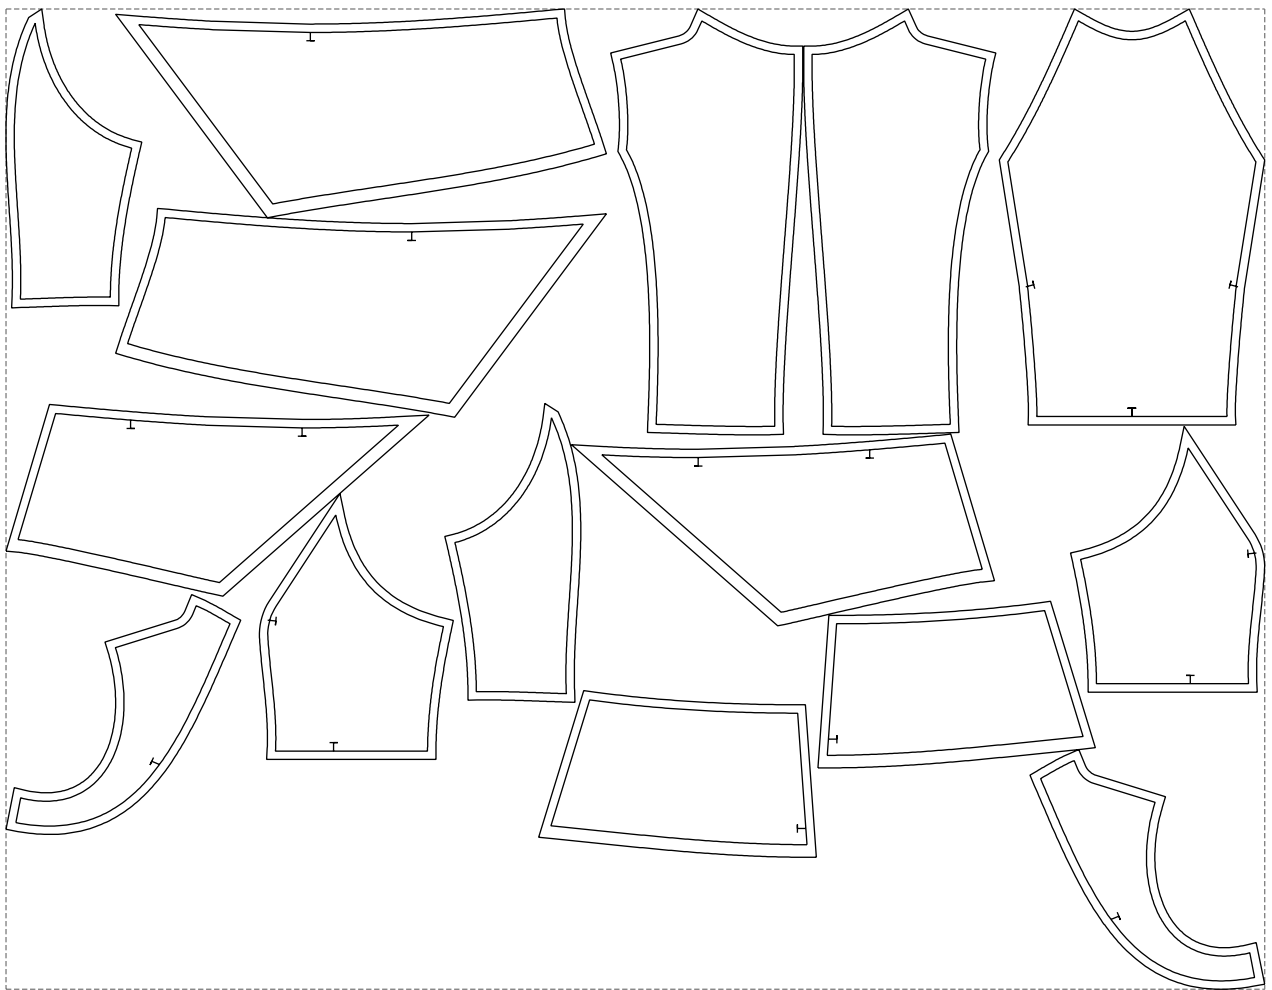

Not for print

Paper size: A4, size:1318.58 x984.24 mm

# Example

size:1499.00 x1167.86 mm

Maneken =1 ver.0

rz\_1=170

rz\_16=120

rz\_17=104

rz\_18=103.6

rz\_19=128

rz\_20=125.1

---

. . . . .  
. . . . .  
. . . . .