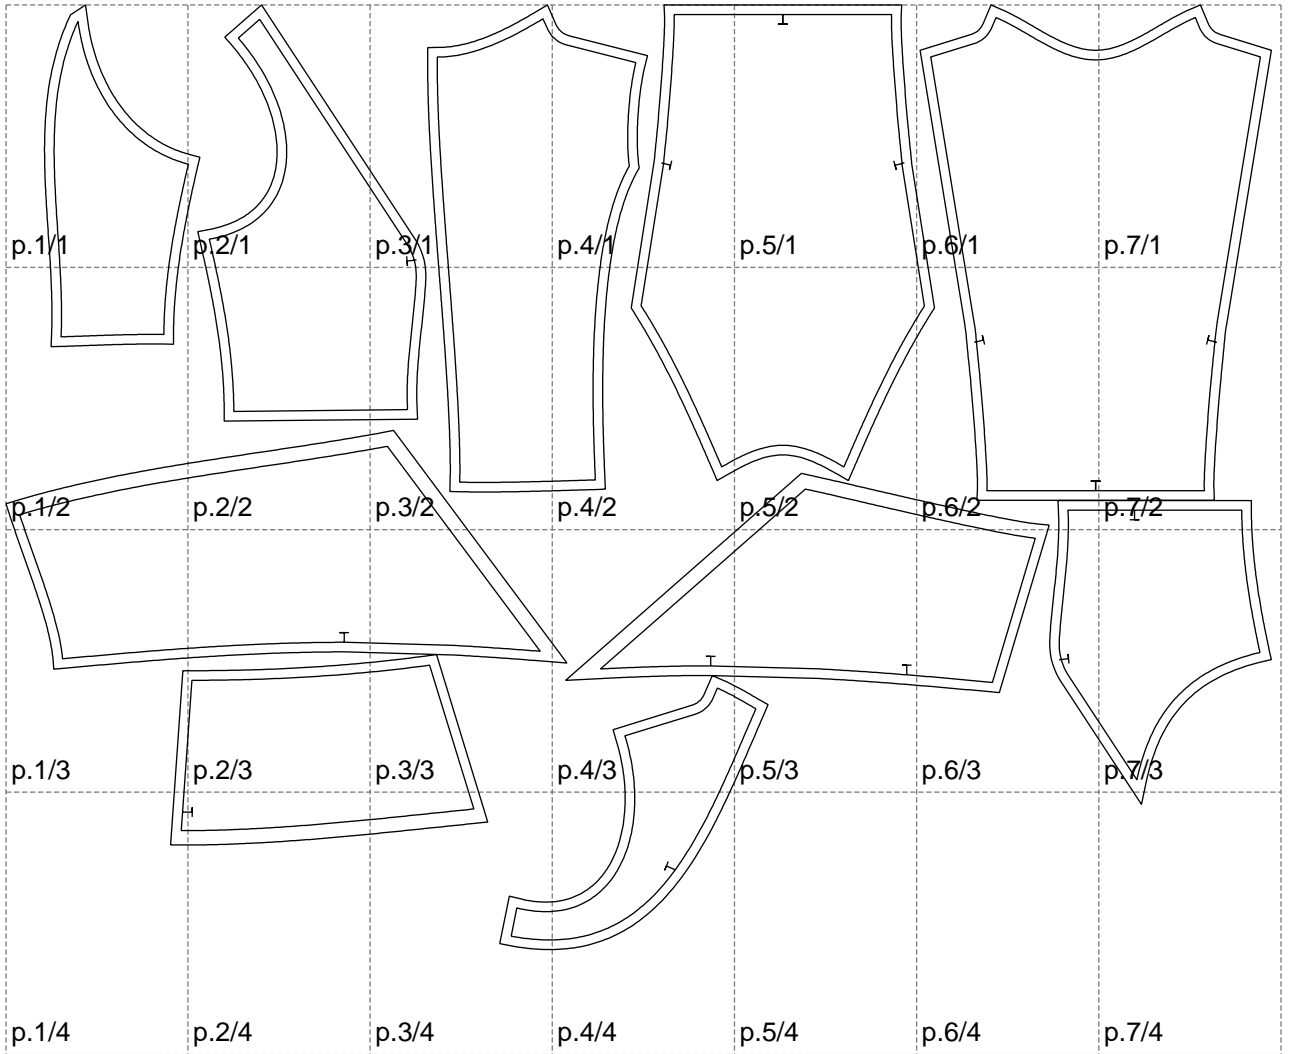

Not for print

Paper size: A4, size:1318.58 x984.24 mm

# Example

size:1499.00 x1167.86 mm

Maneken =1 ver.0

rz\_1=170

rz\_16=120

rz\_17=104

rz\_18=103.6

rz\_19=128

rz\_20=125.1

---

. . . . .  
. . . . .  
. . . . .