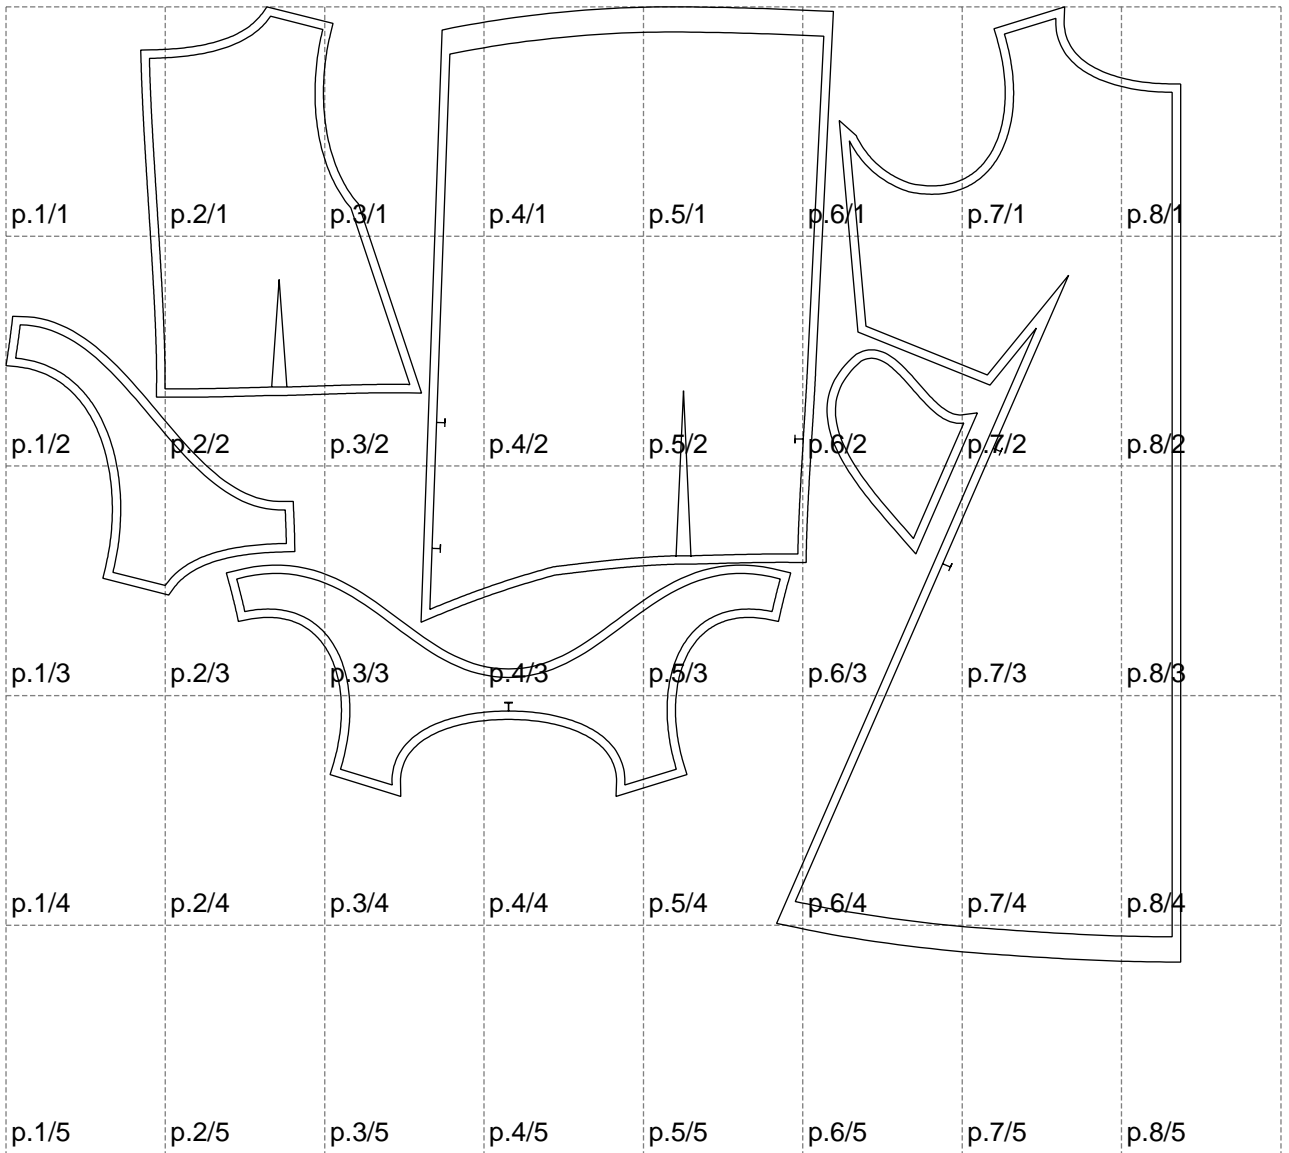

Not for print

Paper size: A4, size:1399.00 x1137.50 mm

# Example

size:1499.00 x1602.78 mm

Maneken =1 ver.0

rz\_1=170

rz\_16=120

rz\_17=104

rz\_18=103.6

rz\_19=128

rz\_20=125.1

---

. . . . .  
. . . . .  
. . . . .