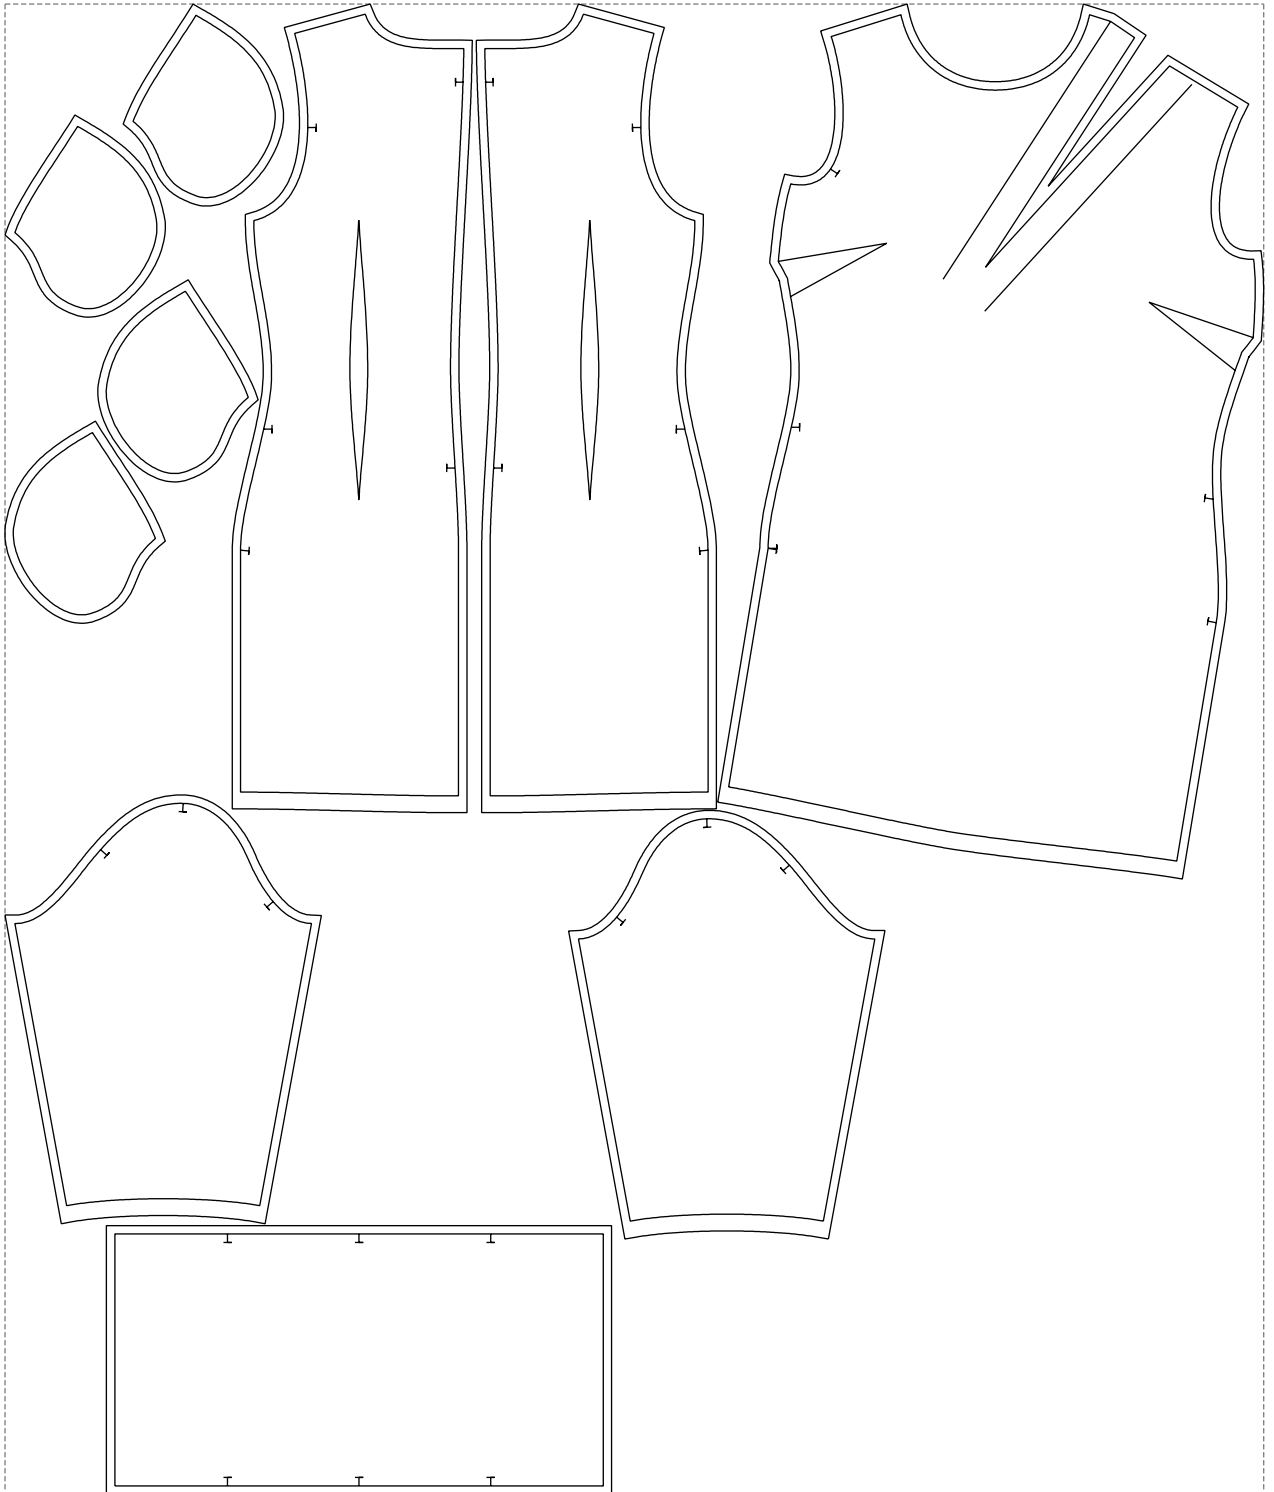

Not for print

Paper size: A4, size:1318.83 x1286.21 mm

# Example

size:1499.00 x1775.18 mm

Maneken =1 ver.0

rz\_1=170

rz\_16=92

rz\_17=78.8

rz\_18=71.8

rz\_19=100