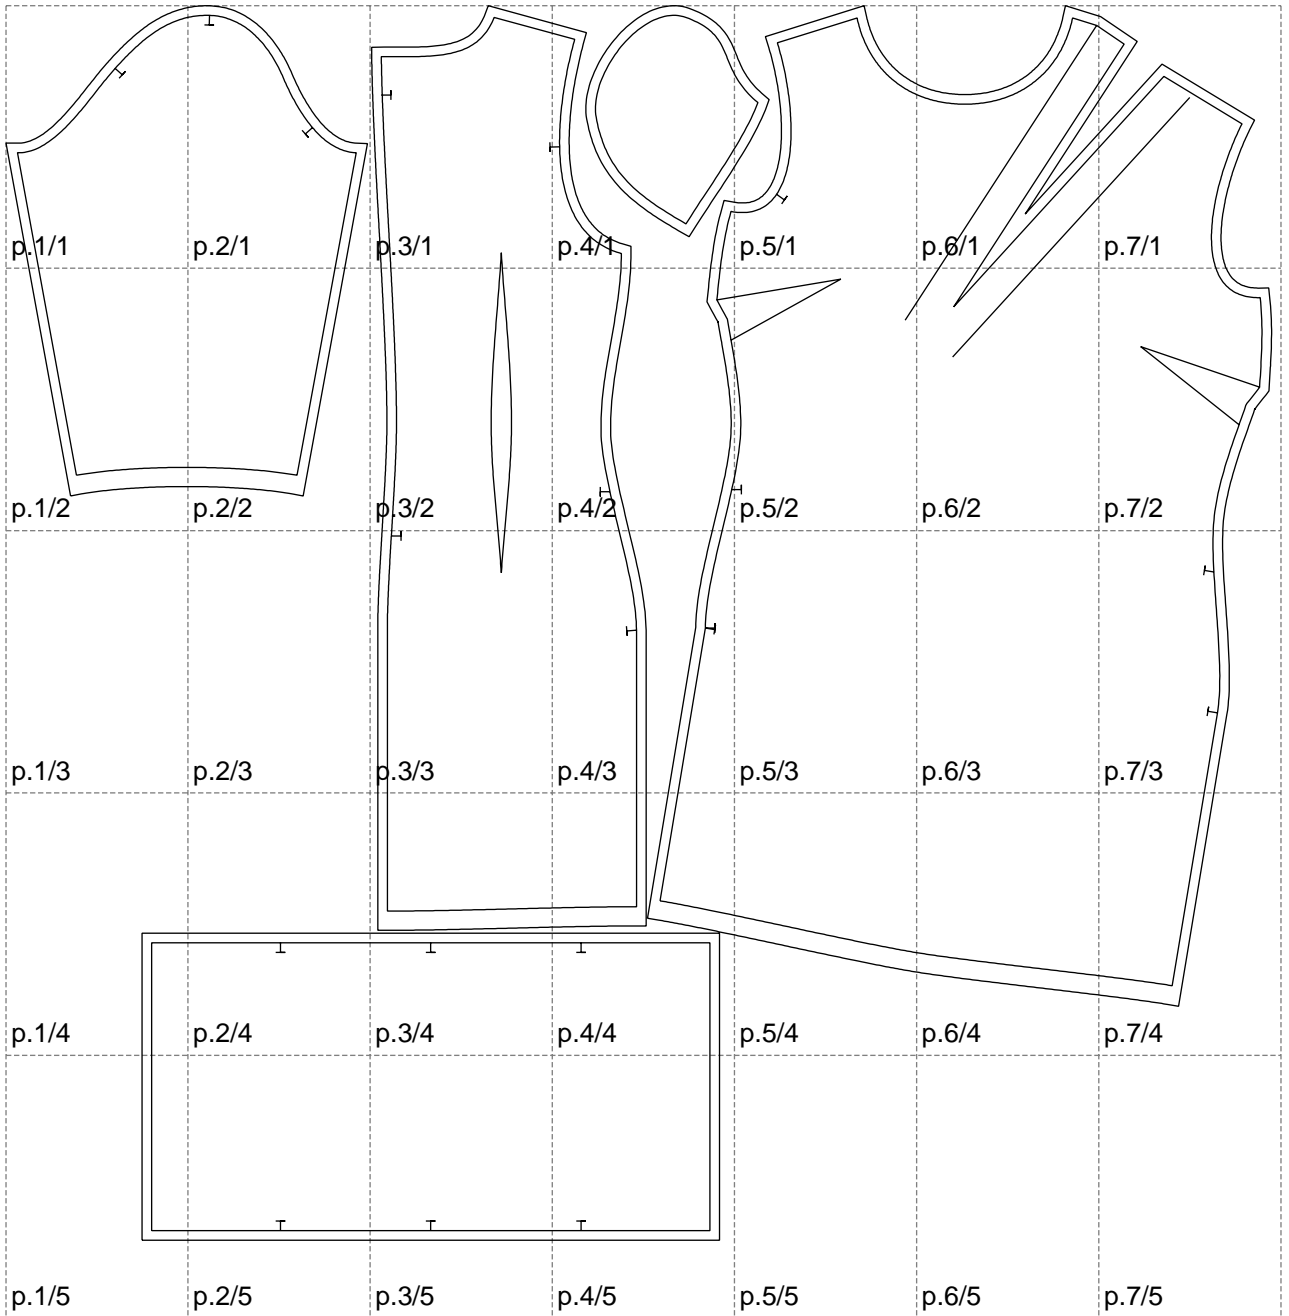

Not for print

Paper size: A4, size:1318.83 x1286.21 mm

# Example

size:1499.00 x1775.18 mm

Maneken =1 ver.0

rz\_1=170

rz\_16=92

rz\_17=78.8

rz\_18=71.8

rz\_19=100

rz\_20=98.1

---

. . . . .  
. . . . .  
. . . . .