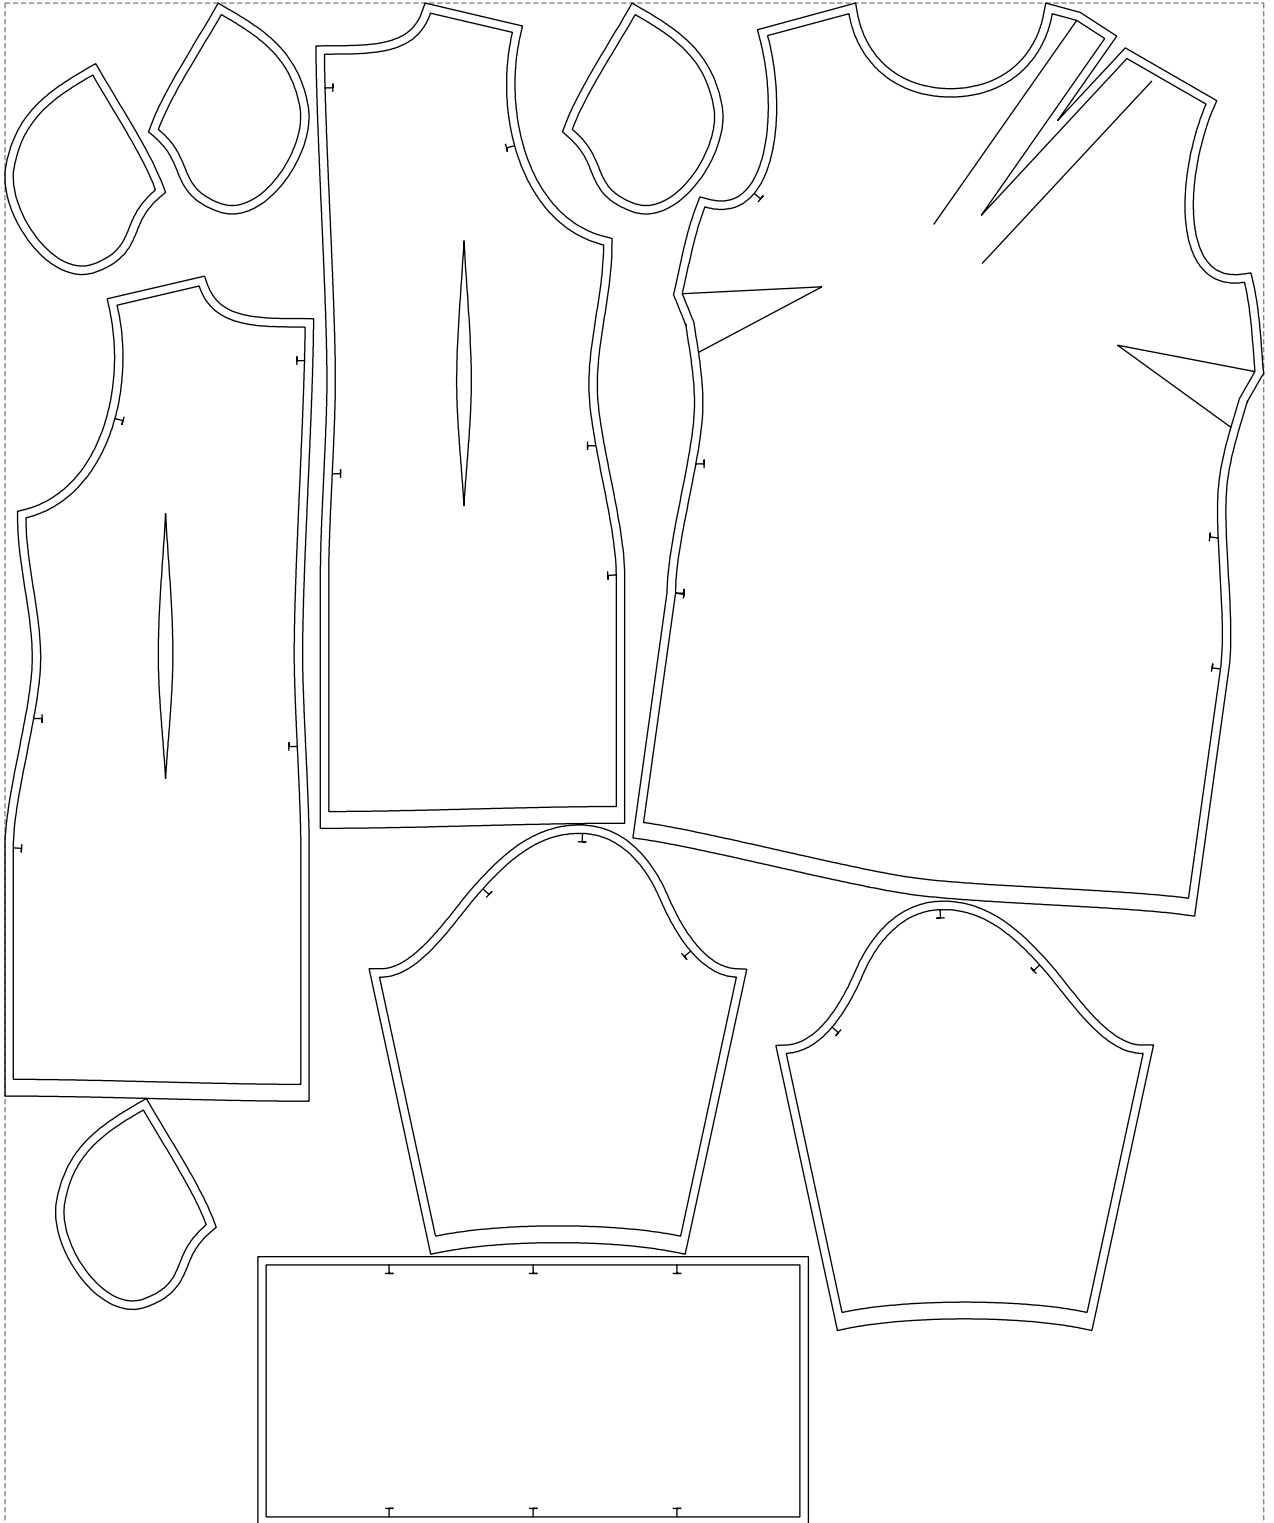

Not for print

Paper size: A4, size:1128.64 x1698.35 mm

# Example

size:1499.00 x1813.11 mm

Maneken =1 ver.0

rz\_1=170

rz\_16=120

rz\_17=104

rz\_18=103.6

rz\_19=128

rz\_20=125.1

---

. . . . .  
. . . . .  
. . . . .