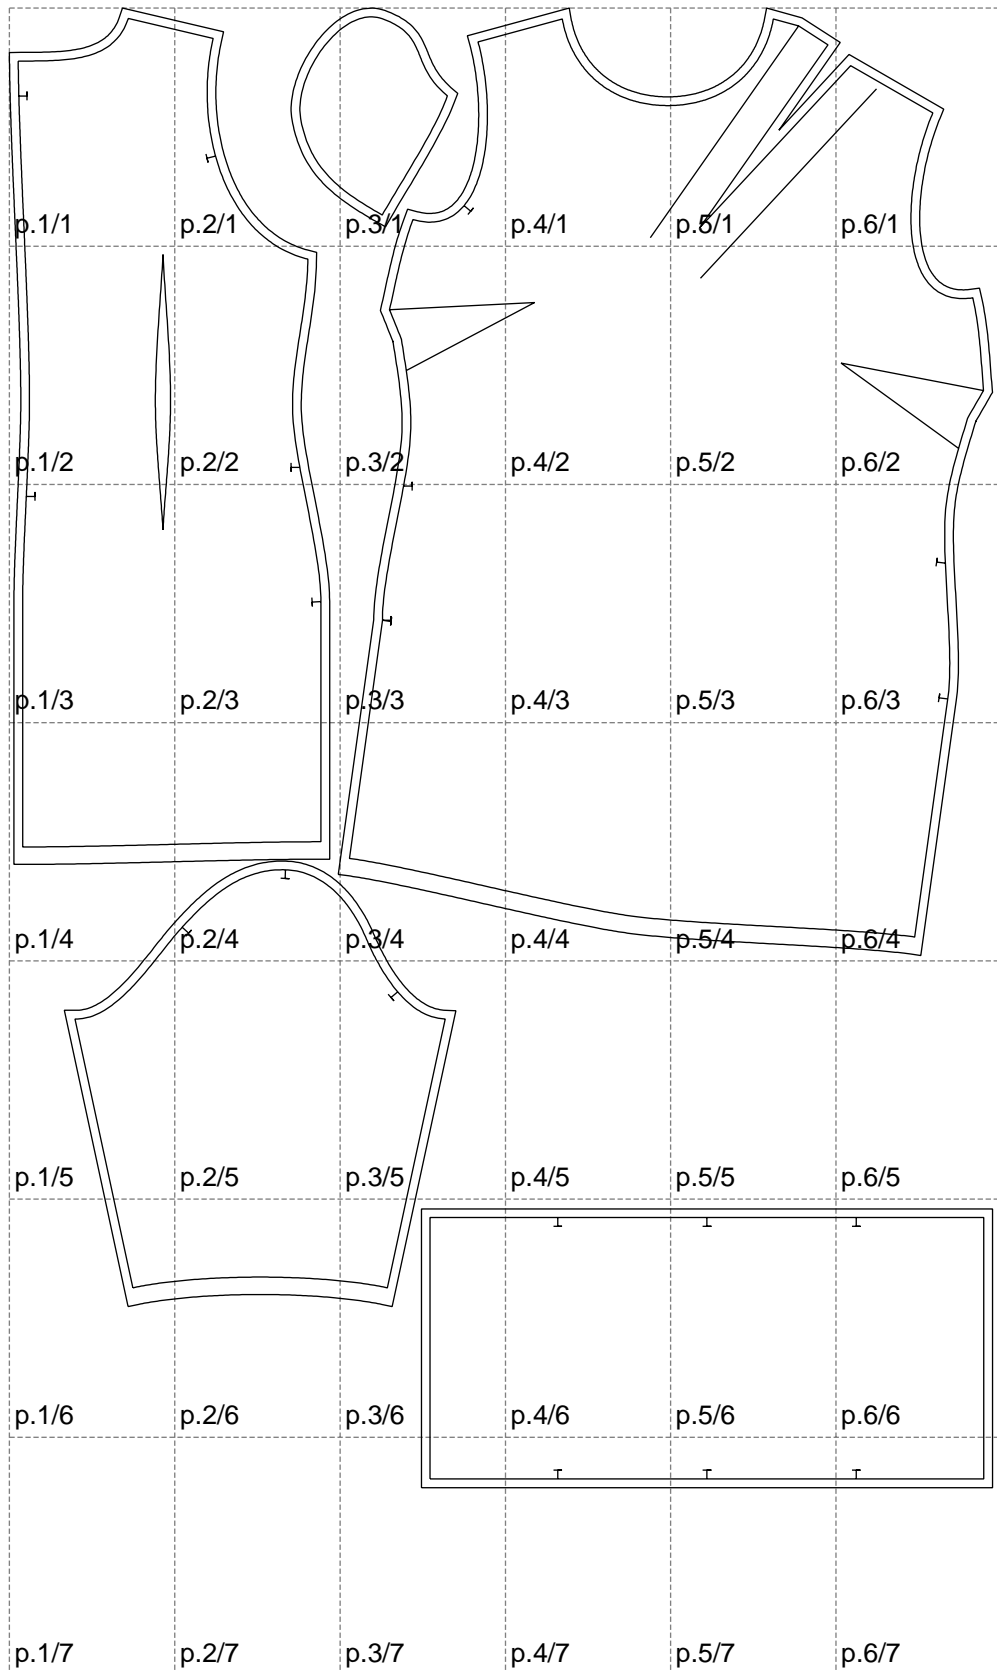

Not for print

Paper size: A4, size:1128.64 x1698.35 mm

# Example

size:1499.00 x1813.11 mm

Maneken =1 ver.0

rz\_1=170

rz\_16=120

rz\_17=104

rz\_18=103.6

rz\_19=128

rz\_20=125.1

---

. . . . .  
. . . . .  
. . . . .