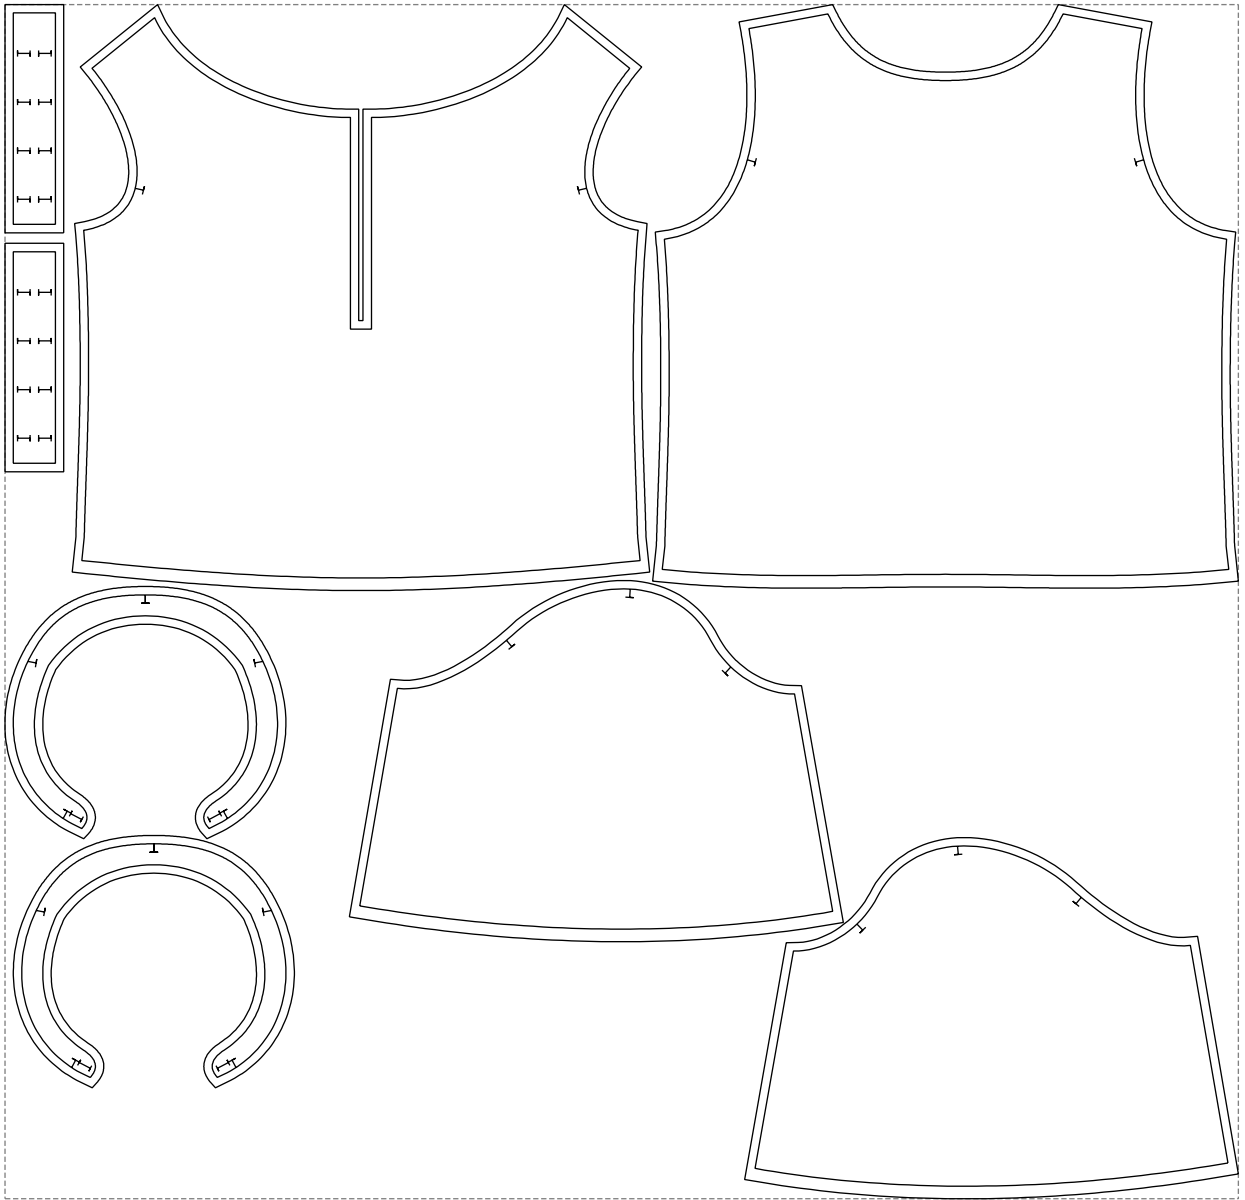

Not for print

Paper size: A4, size:1399.00 x698.18 mm

# Example

size:1468.89 x1422.66 mm

Maneken =1 ver.0

rz\_1=170

rz\_16=116

rz\_17=100

rz\_18=98.8

rz\_19=124

rz\_20=121

---

. . . . .  
. . . . .  
. . . . .