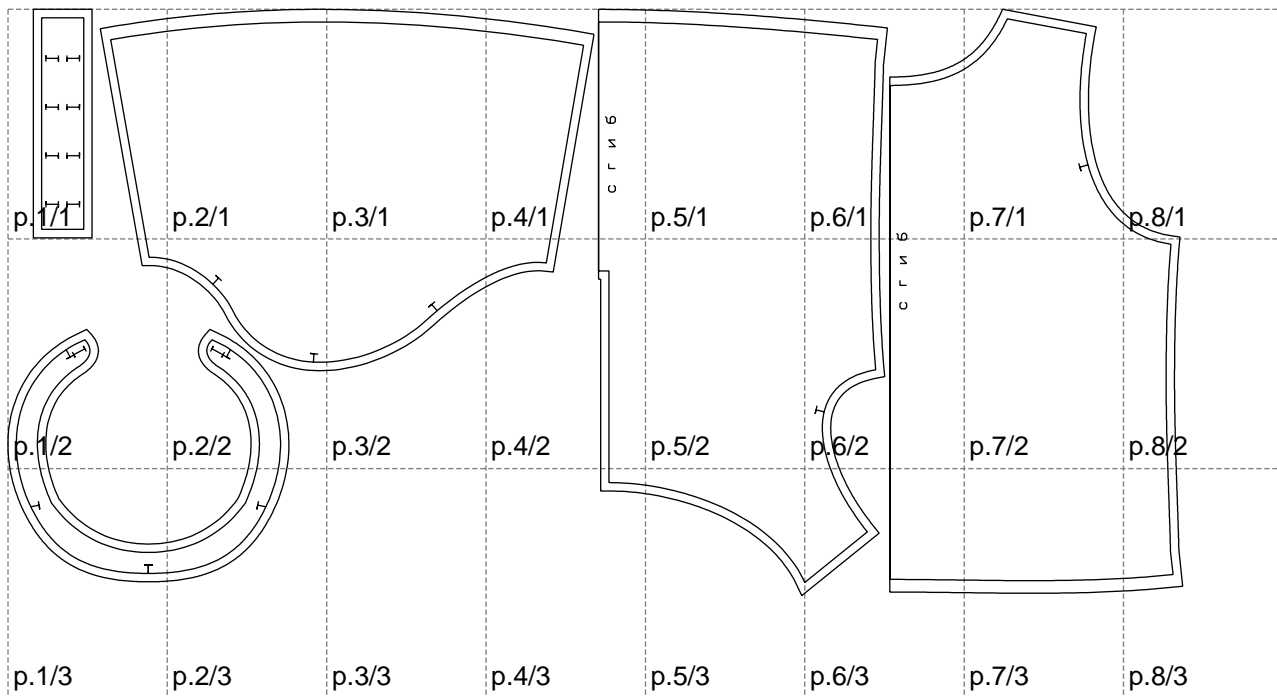

Not for print

Paper size: A4, size:1399.00 x698.18 mm

# Example

size:1468.89 x1422.66 mm

Maneken =1 ver.0

rz\_1=170

rz\_16=116

rz\_17=100

rz\_18=98.8

rz\_19=124

rz\_20=121

---

. . . . .  
. . . . .  
. . . . .