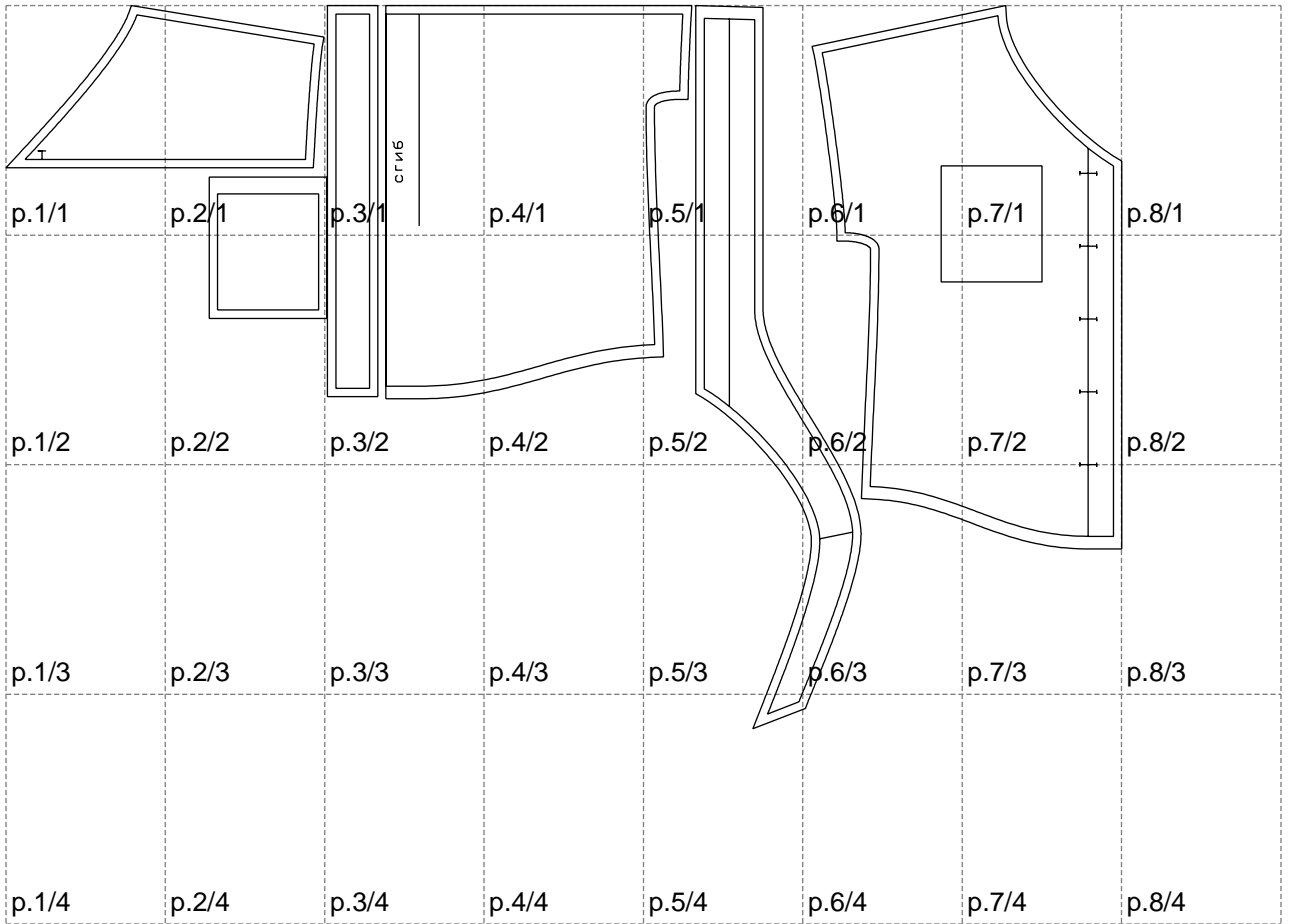

Not for print

Paper size: A4, size:1328.97 x861.17 mm

# Example

size:1478.99 x1298.24 mm

Maneken =1 ver.0

rz\_1=170

rz\_16=92

rz\_17=78.8

rz\_18=71.8

rz\_19=100

rz\_20=98.1

---

. . . . .  
. . . . .  
. . . . .