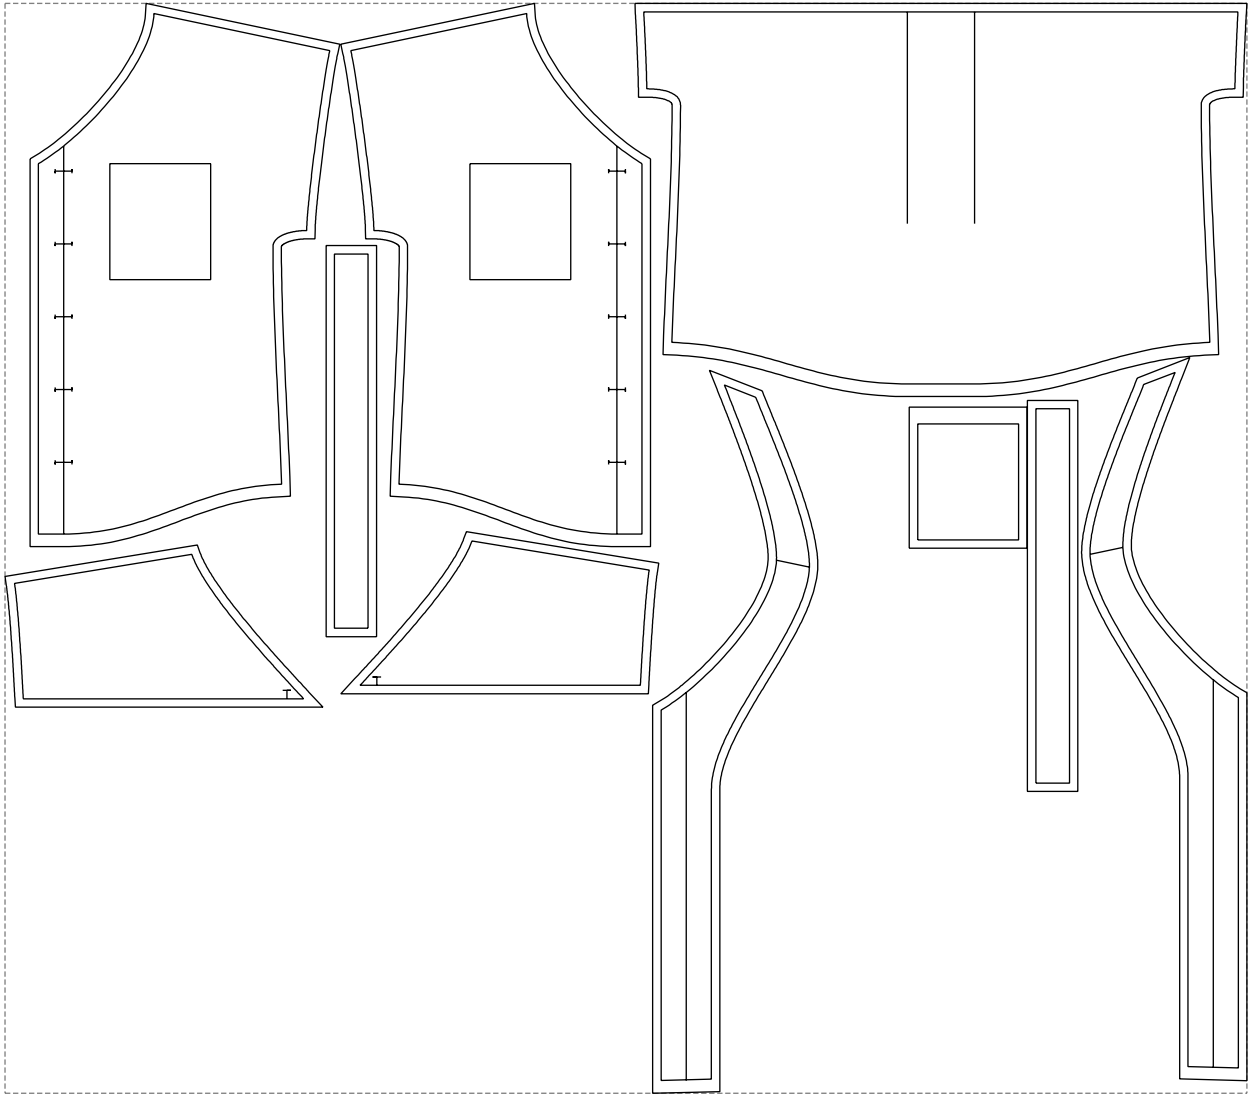

Not for print

Paper size: A4, size:1328.97 x861.17 mm

# Example

size:1478.99 x1298.24 mm

Maneken =1 ver.0

rz\_1=170

rz\_16=92

rz\_17=78.8

rz\_18=71.8

rz\_19=100

rz\_20=98.1

---

. . . . .  
. . . . .  
. . . . .