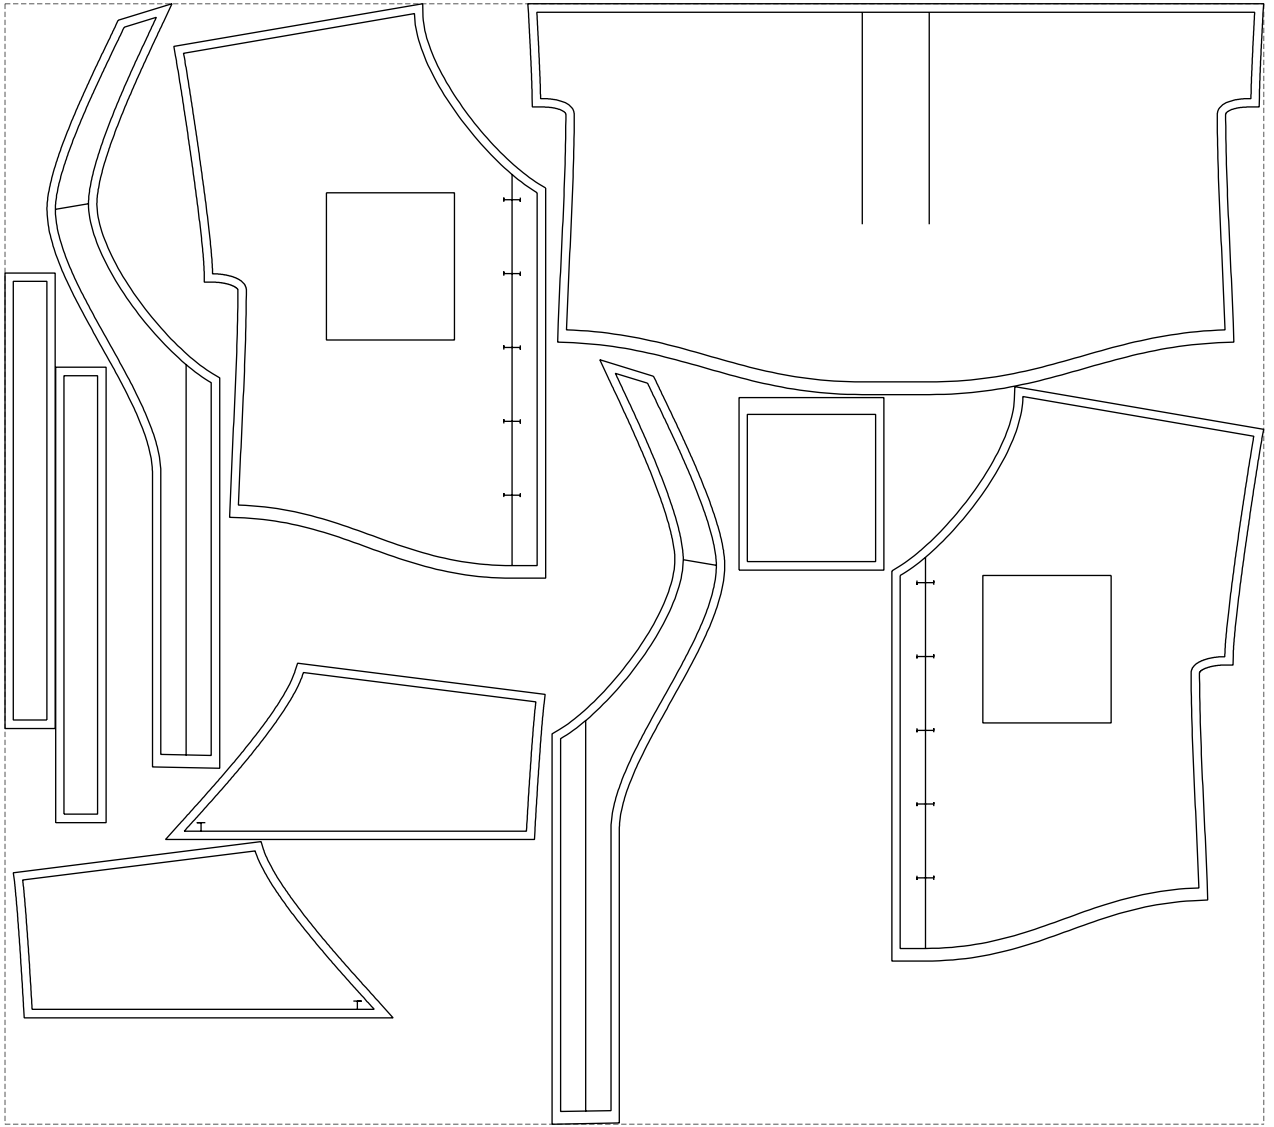

Not for print

Paper size: A4, size:1278.37 x910.61 mm

# Example

size:1499.00 x1334.68 mm

Maneken =1 ver.0

rz\_1=170

rz\_16=120

rz\_17=104

rz\_18=103.6

rz\_19=128

rz\_20=125.1

---

. . . . .  
. . . . .  
. . . . .