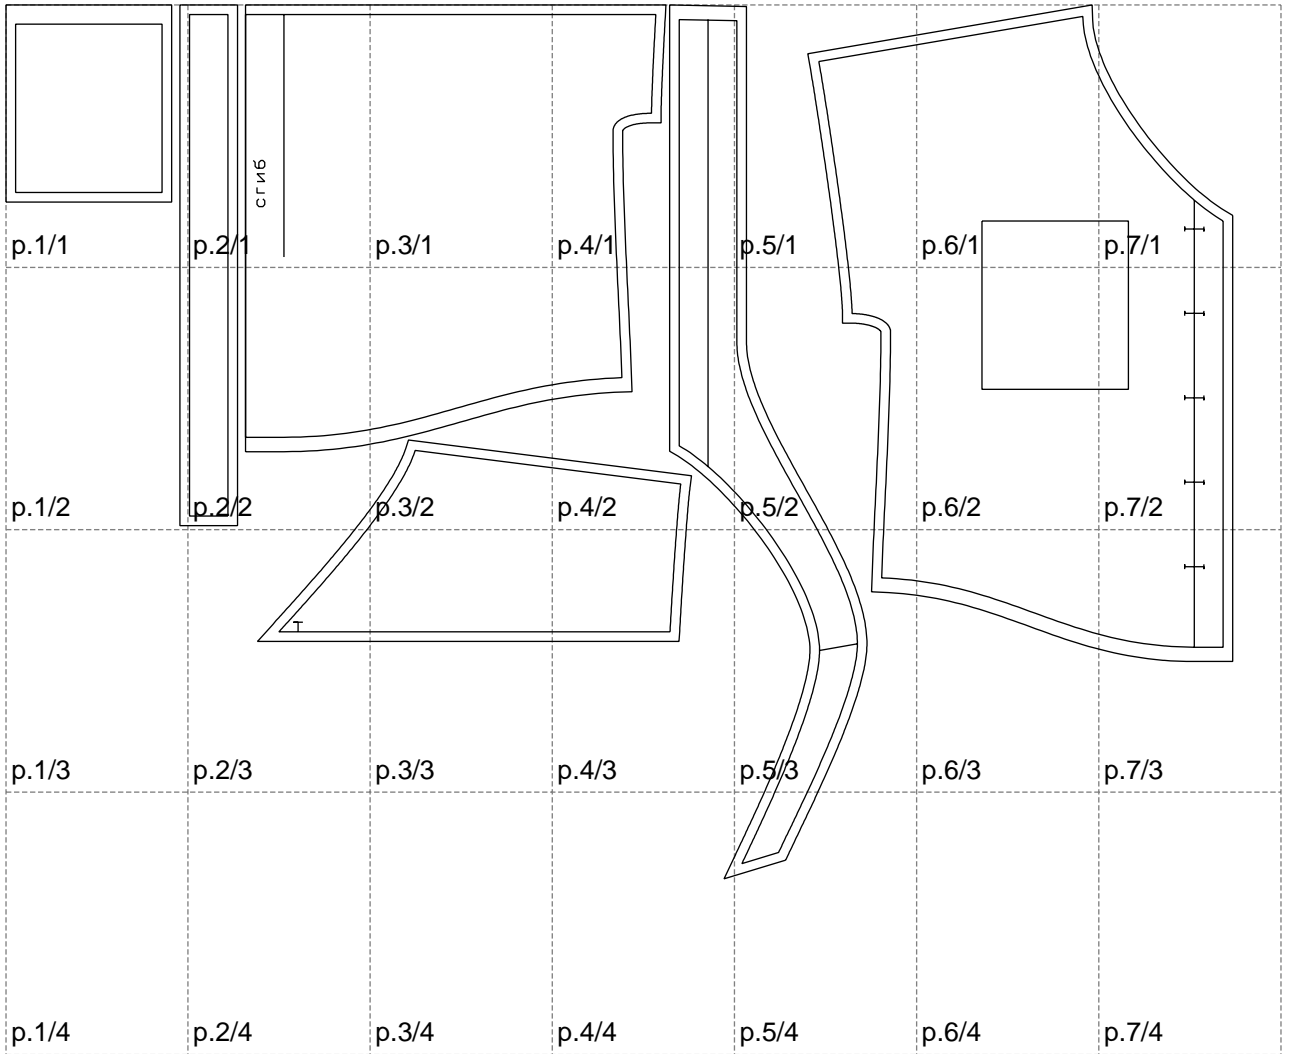

Not for print

Paper size: A4, size:1278.37 x910.61 mm

# Example

size:1499.00 x1334.68 mm

Maneken =1 ver.0

rz\_1=170

rz\_16=120

rz\_17=104

rz\_18=103.6

rz\_19=128

rz\_20=125.1

---

. . . . .  
. . . . .  
. . . . .