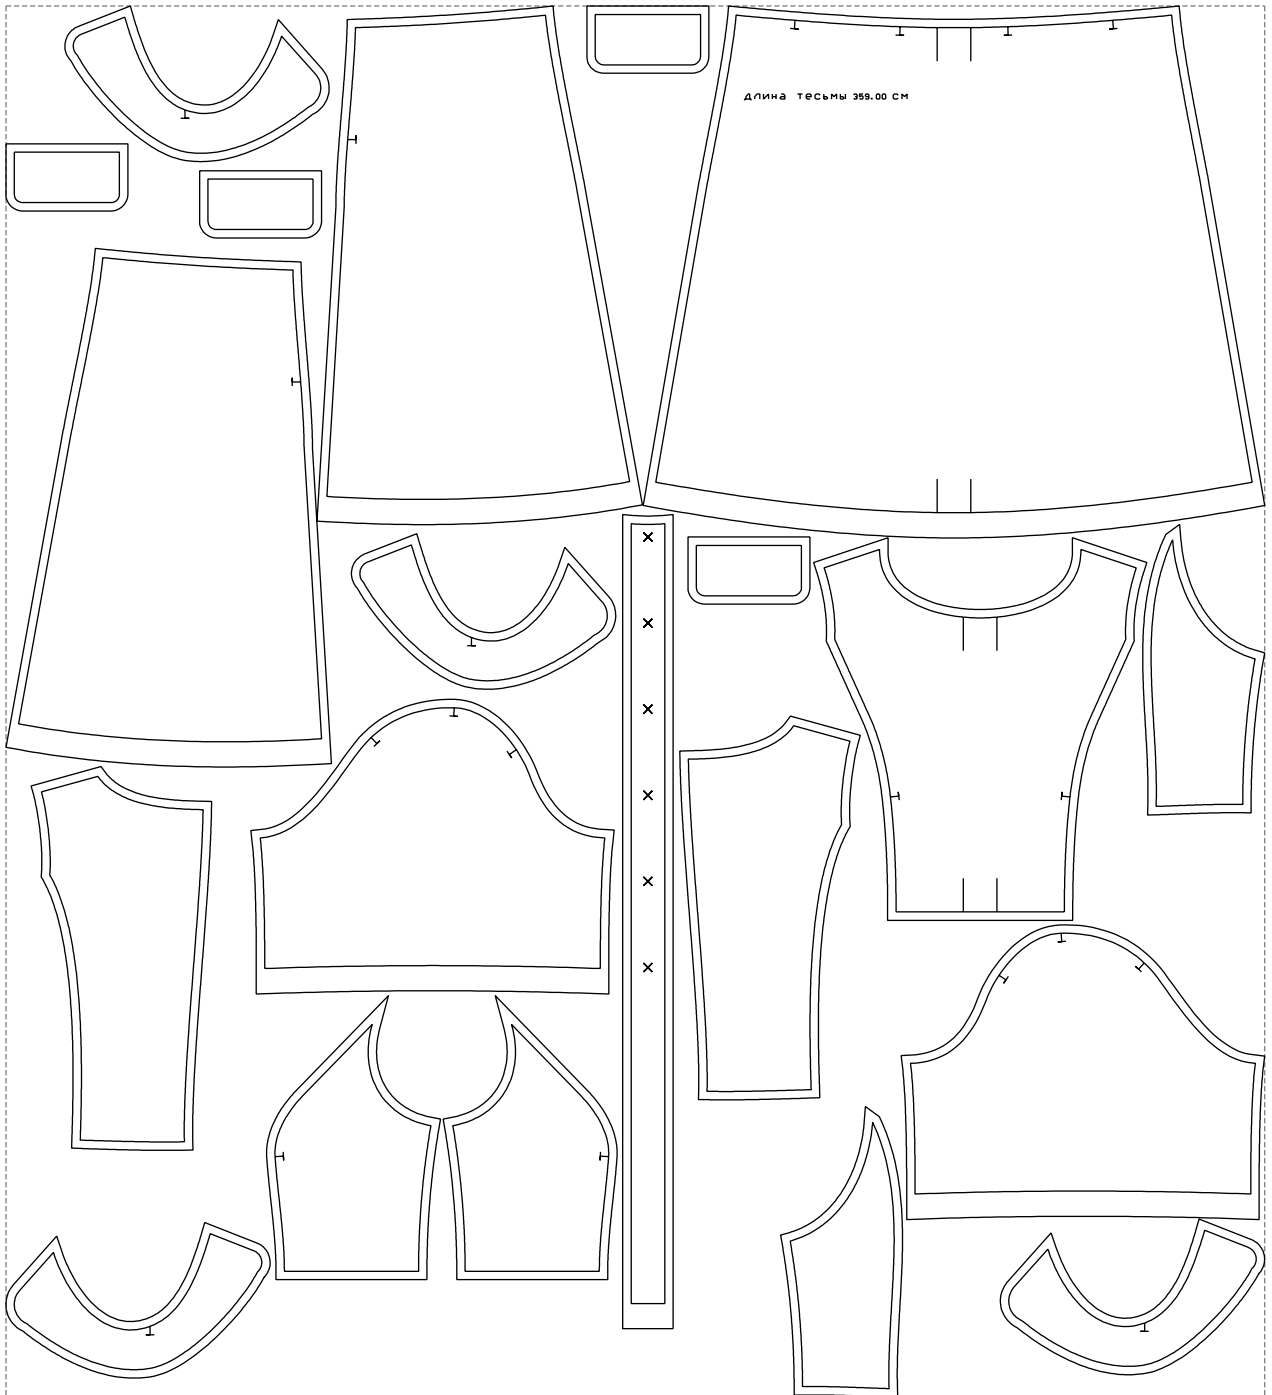

Not for print

Paper size: A4, size:1399.00 x969.89 mm

# Example

size:1499.00 x1657.21 mm

Maneken =1 ver.0

rz\_1=170

rz\_16=104

rz\_17=88.9

rz\_18=84.4

rz\_19=112