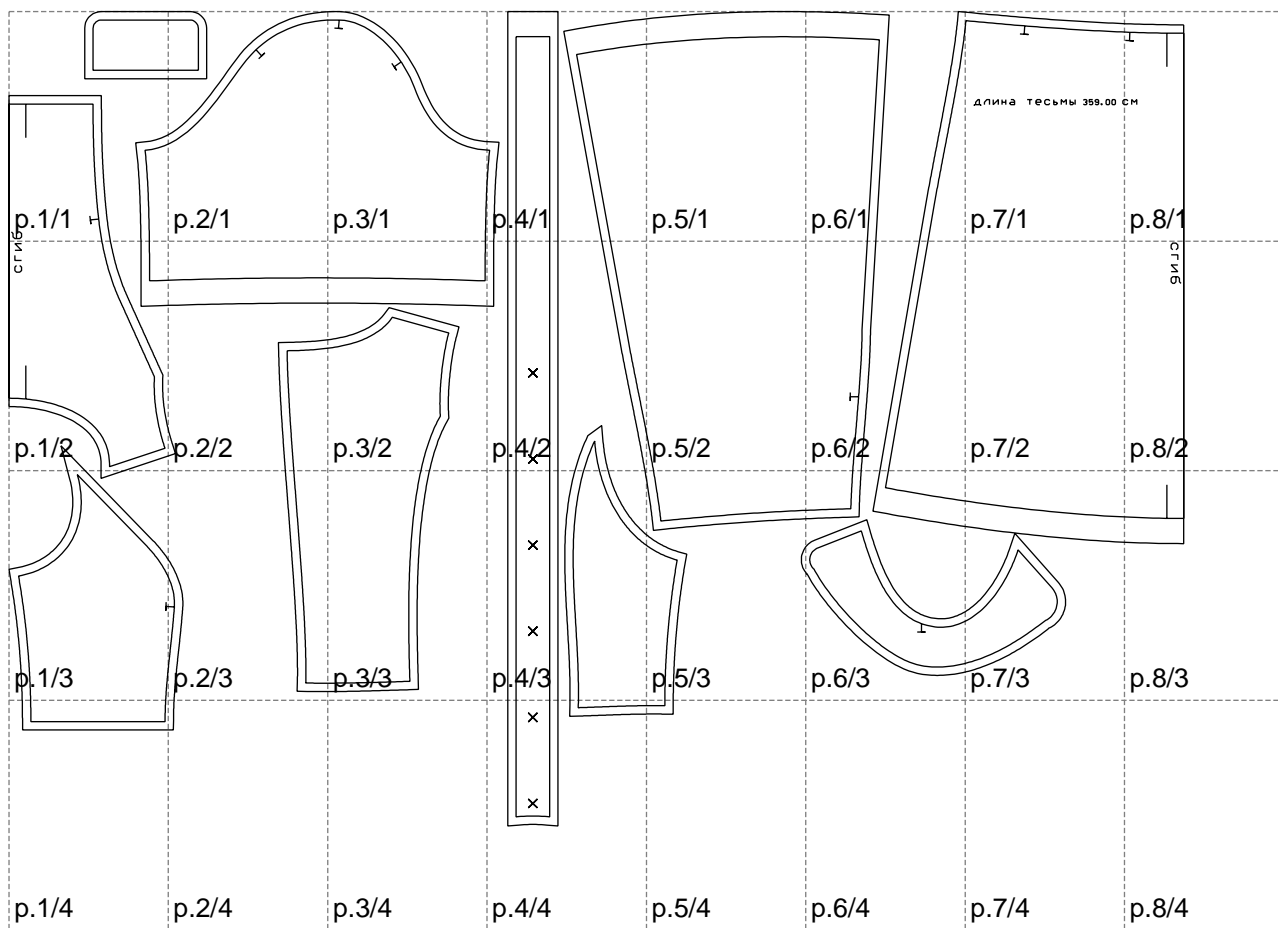

Not for print

Paper size: A4, size:1399.00 x969.89 mm

# Example

size:1499.00 x1657.21 mm

Maneken =1 ver.0

rz\_1=170

rz\_16=104

rz\_17=88.9

rz\_18=84.4

rz\_19=112

rz\_20=109.3

---

. . . . .  
. . . . .  
. . . . .